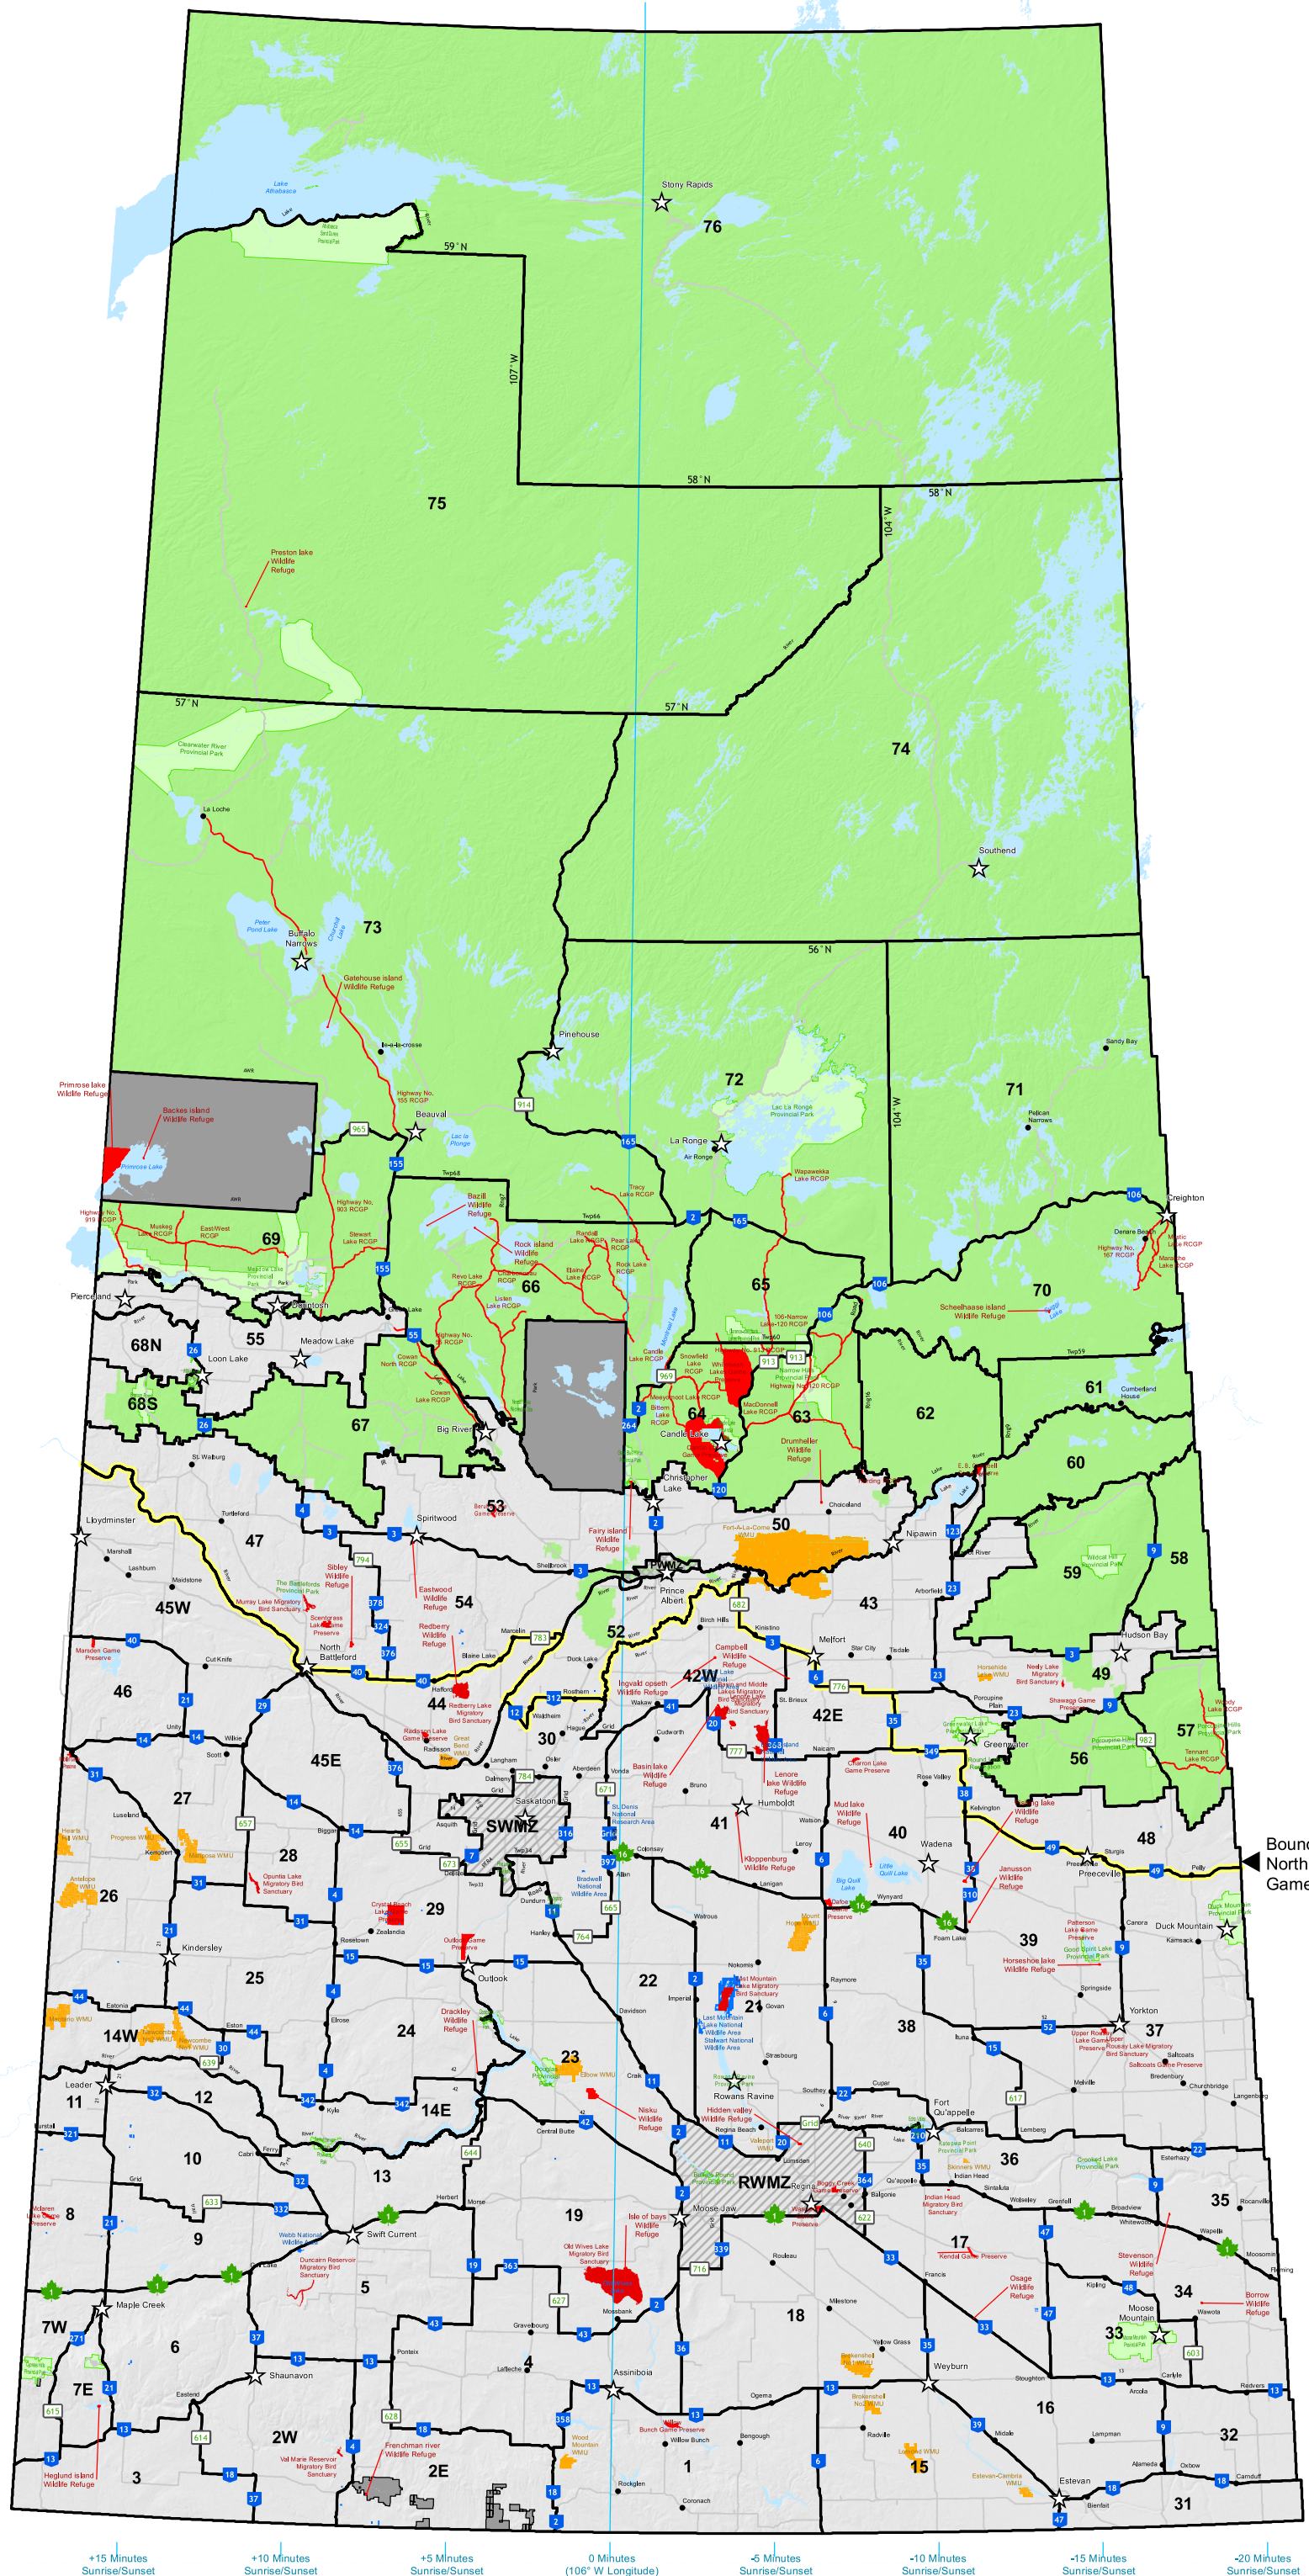

Rural municipal maps are available at rural municipality offices.

Hunters can access both HABISask and SaskInteractive applications for the WMZ boundaries. Go to gis.saskatchewan.ca and environment-sa

Please note:

2025 Sunrise/Sunset Times

Hunting of wildlife is not permitted between one-half hour after sunset and one-half hour before sunrise.

To calculate times for your hunting area using the WMZ map, subtract one minute for every 16 kilometres (10 miles) east of 106 degrees longitude or add one minute for every 16 kilometres west of 106 degrees longitude.

Times were captured at 52.000 north latitude, 106.000 west longitude near Colonsay, SK. To check times in your local area, visit sunrisesunset.com.

Week ending (Sat.)	Sunrise (a.m.)	Sunset (p.m.)	Week ending (Sat.)	Sunrise (a.m.)	Sunset (p.m.)
August 2	5:28	8:41	October 25	7:38	5:45
August 9	5:38	8:28	November 1	7:50	5:33
August 16	5:49	8:15	November 8	8:01	5:21
August 23	5:59	8:01	November 15	8:13	5:12
August 30	6:10	7:46	November 22	8:24	5:04
September 6	6:21	7:31	November 29	8:34	4:58
September 13	6:31	7:15	December 6	8:43	4:55
September 20	6:42	7:00	December 13	8:51	4:54
September 27	6:53	6:44	December 20	8:56	4:56
October 4	7:04	6:29	December 27	8:58	5:00
October 11	7:15	6:14	January 3, 2026	8:58	5:07
October 18	7:26	5:59	January 10, 2026	8:56	5:16

Legend

- ☆ Compliance Area Office
- Town
- WMZ Boundary
- Gamebird District Boundary
- Wildlife Management Unit
- National Wildlife Area
- Game Preserve, Wildlife Refuge, Road Corridor Game Preserve (RCGP) Closed to All Hunting
- National Park, Air Weapons Range Closed to All Hunting
- Prince Albert Zone (PWMZ) Crossbow, Archery only
- Regina-Moose Jaw Zone (RWMZ) Shotgun, Muzzleloader, Crossbow, Archery only
- Saskatoon Zone (SWMZ) Shotgun, Muzzleloader, Crossbow, Archery only
- Waterbody
- Highway
- Provincial Park
- Provincial Forest