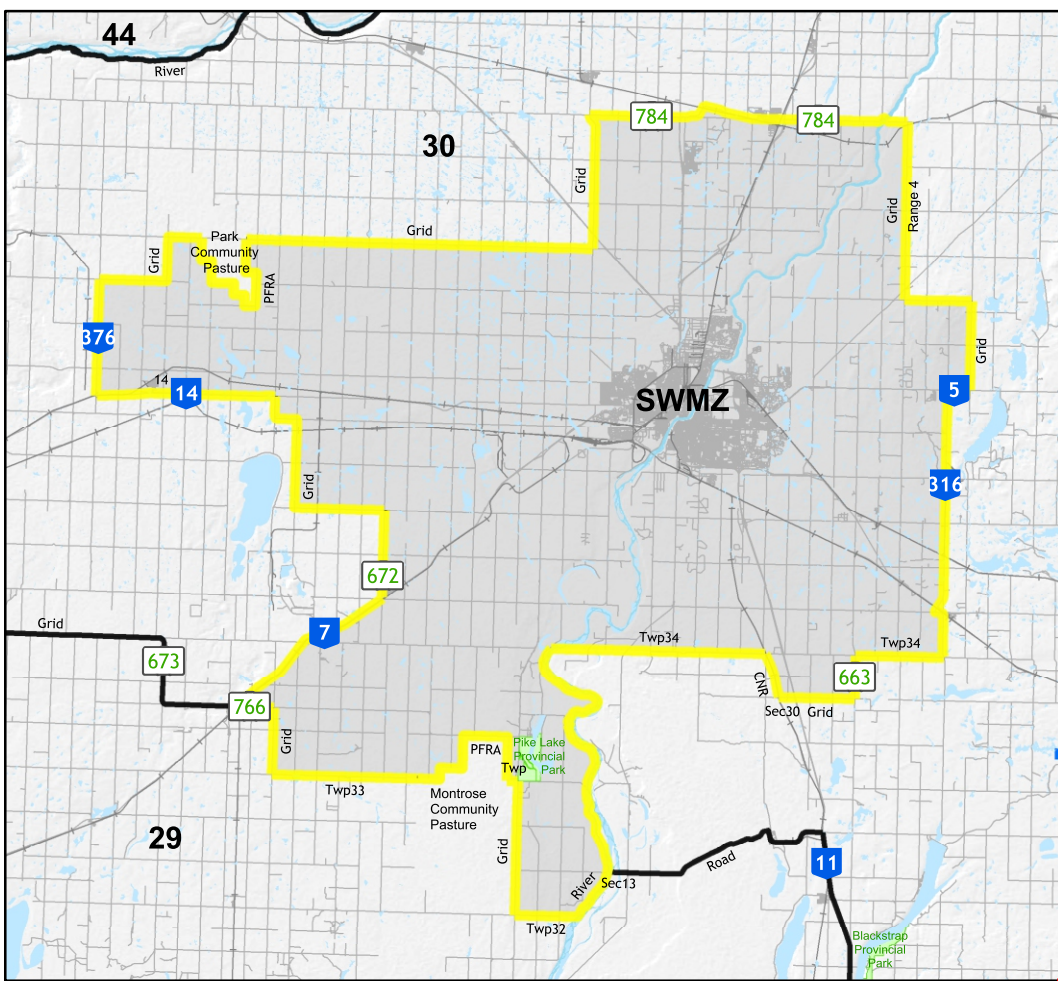

2025 Sunrise/Sunset Times

Hunting of wildlife is not permitted between one-half hour after sunset and one-half hour before sunrise.

To calculate times for your hunting area using the WMZ map, subtract one minute for every 16 kilometres (10 miles) east of 106 degrees longitude or add one minute for every 16 kilometres west of 106 degrees longitude.

Times were captured at 52.000 north latitude, 106.000 west longitude near Colonsay, SK. To check times in your local area, visit sunrisesunset.com.

Week ending (Sat.)	Sunrise (a.m.)	Sunset (p.m.)	Week ending (Sat.)	Sunrise (a.m.)	Sunset (p.m.)
August 2	5:28	8:41	October 25	7:38	5:45
August 9	5:38	8:28	November 1	7:50	5:33
August 16	5:49	8:15	November 8	8:01	5:21
August 23	5:59	8:01	November 15	8:13	5:12
August 30	6:10	7:46	November 22	8:24	5:04
September 6	6:21	7:31	November 29	8:34	4:58
September 13	6:31	7:15	December 6	8:43	4:55
September 20	6:42	7:00	December 13	8:51	4:54
September 27	6:53	6:44	December 20	8:56	4:56
October 4	7:04	6:29	December 27	8:58	5:00
October 11	7:15	6:14	January 3, 2026	8:58	5:07
October 18	7:26	5:59	January 10, 2026	8:56	5:16

Legend

- ☆ Compliance Area Office
- Town
- WMZ Boundary
- Gamebird District Boundary
- Wildlife Management Unit
- National Wildlife Area
- Game Preserve, Wildlife Refuge, Road Corridor Game Preserve (RCGP) Closed to All Hunting
- National Park, Air Weapons Range Closed to All Hunting
- Prince Albert Zone (PWMZ) Crossbow, Archery only
- Regina-Moose Jaw Zone (RWMZ) Shotgun, Muzzleloader, Crossbow, Archery only
- Saskatoon Zone (SWMZ) Shotgun, Muzzleloader, Crossbow, Archery only
- Waterbody
- Highway
- Provincial Park
- Provincial Forest

Saskatchewan Wildlife Management Zones

Prince Albert WMZ

Saskatoon WMZ

Regina/Moose Jaw WMZ