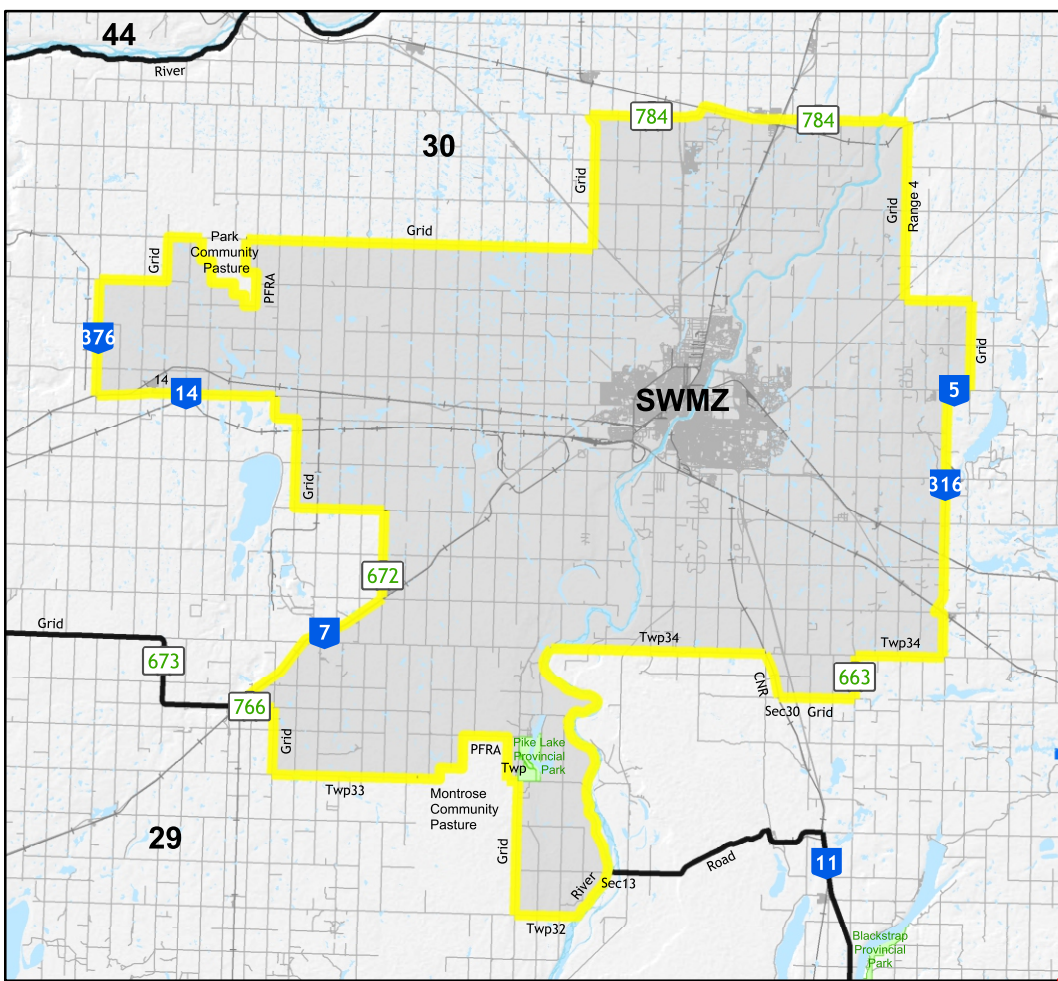

2024 Sunrise/Sunset Times

Hunting of wildlife is not permitted between one-half hour after sunset and one-half hour before sunrise.

To calculate times for your hunting area using the WMZ map, subtract one minute for every 16 kilometres (10 miles) east of 106 degrees longitude or add one minute for every 16 kilometres west of 106 degrees longitude.

Times were captured at 52.000 north latitude, 106.000 west longitude near Colonsay, SK. To check times in your local area, visit sunrisesunset.com.

Week ending (Sat.)	Sunrise (a.m.)	Sunset (p.m.)	Week ending (Sat.)	Sunrise (a.m.)	Sunset (p.m.)
August 3	5:29	8:51	October 26	7:48	5:48
August 10	5:40	8:38	November 2	8:01	5:34
August 17	5:52	8:25	November 9	8:13	5:22
August 24	6:03	8:10	November 16	8:26	5:12
September 31	6:14	7:54	November 23	8:38	5:03
September 7	6:26	7:38	November 30	8:48	4:57
September 14	6:37	7:22	December 7	8:58	4:53
September 21	6:49	7:06	December 14	9:05	4:52
September 28	7:00	6:49	December 21	9:10	4:54
October 5	7:12	6:33	December 28	9:12	4:59
October 12	7:24	6:17	January 4, 2025	9:12	5:06
October 19	7:36	6:02	January 11, 2025	9:08	5:15

Legend

- ☆ Compliance Area Office
- Town
- WMZ Boundary
- Gamebird District Boundary
- Wildlife Management Unit
- National Wildlife Area
- Game Preserve, Wildlife Refuge, Road Corridor Game Preserve (RCGP) Closed to All Hunting
- National Park, Air Weapons Range Closed to All Hunting
- Prince Albert Zone (PWMZ) Crossbow, Archery only
- Regina-Moose Jaw Zone (RWMZ) Shotgun, Muzzleloader, Crossbow, Archery only
- Saskatoon Zone (SWMZ) Shotgun, Muzzleloader, Crossbow, Archery only
- Waterbody
- Highway
- Provincial Park
- Provincial Forest

Saskatchewan Wildlife Management Zones

Prince Albert WMZ

Saskatoon WMZ

Regina/Moose Jaw WMZ