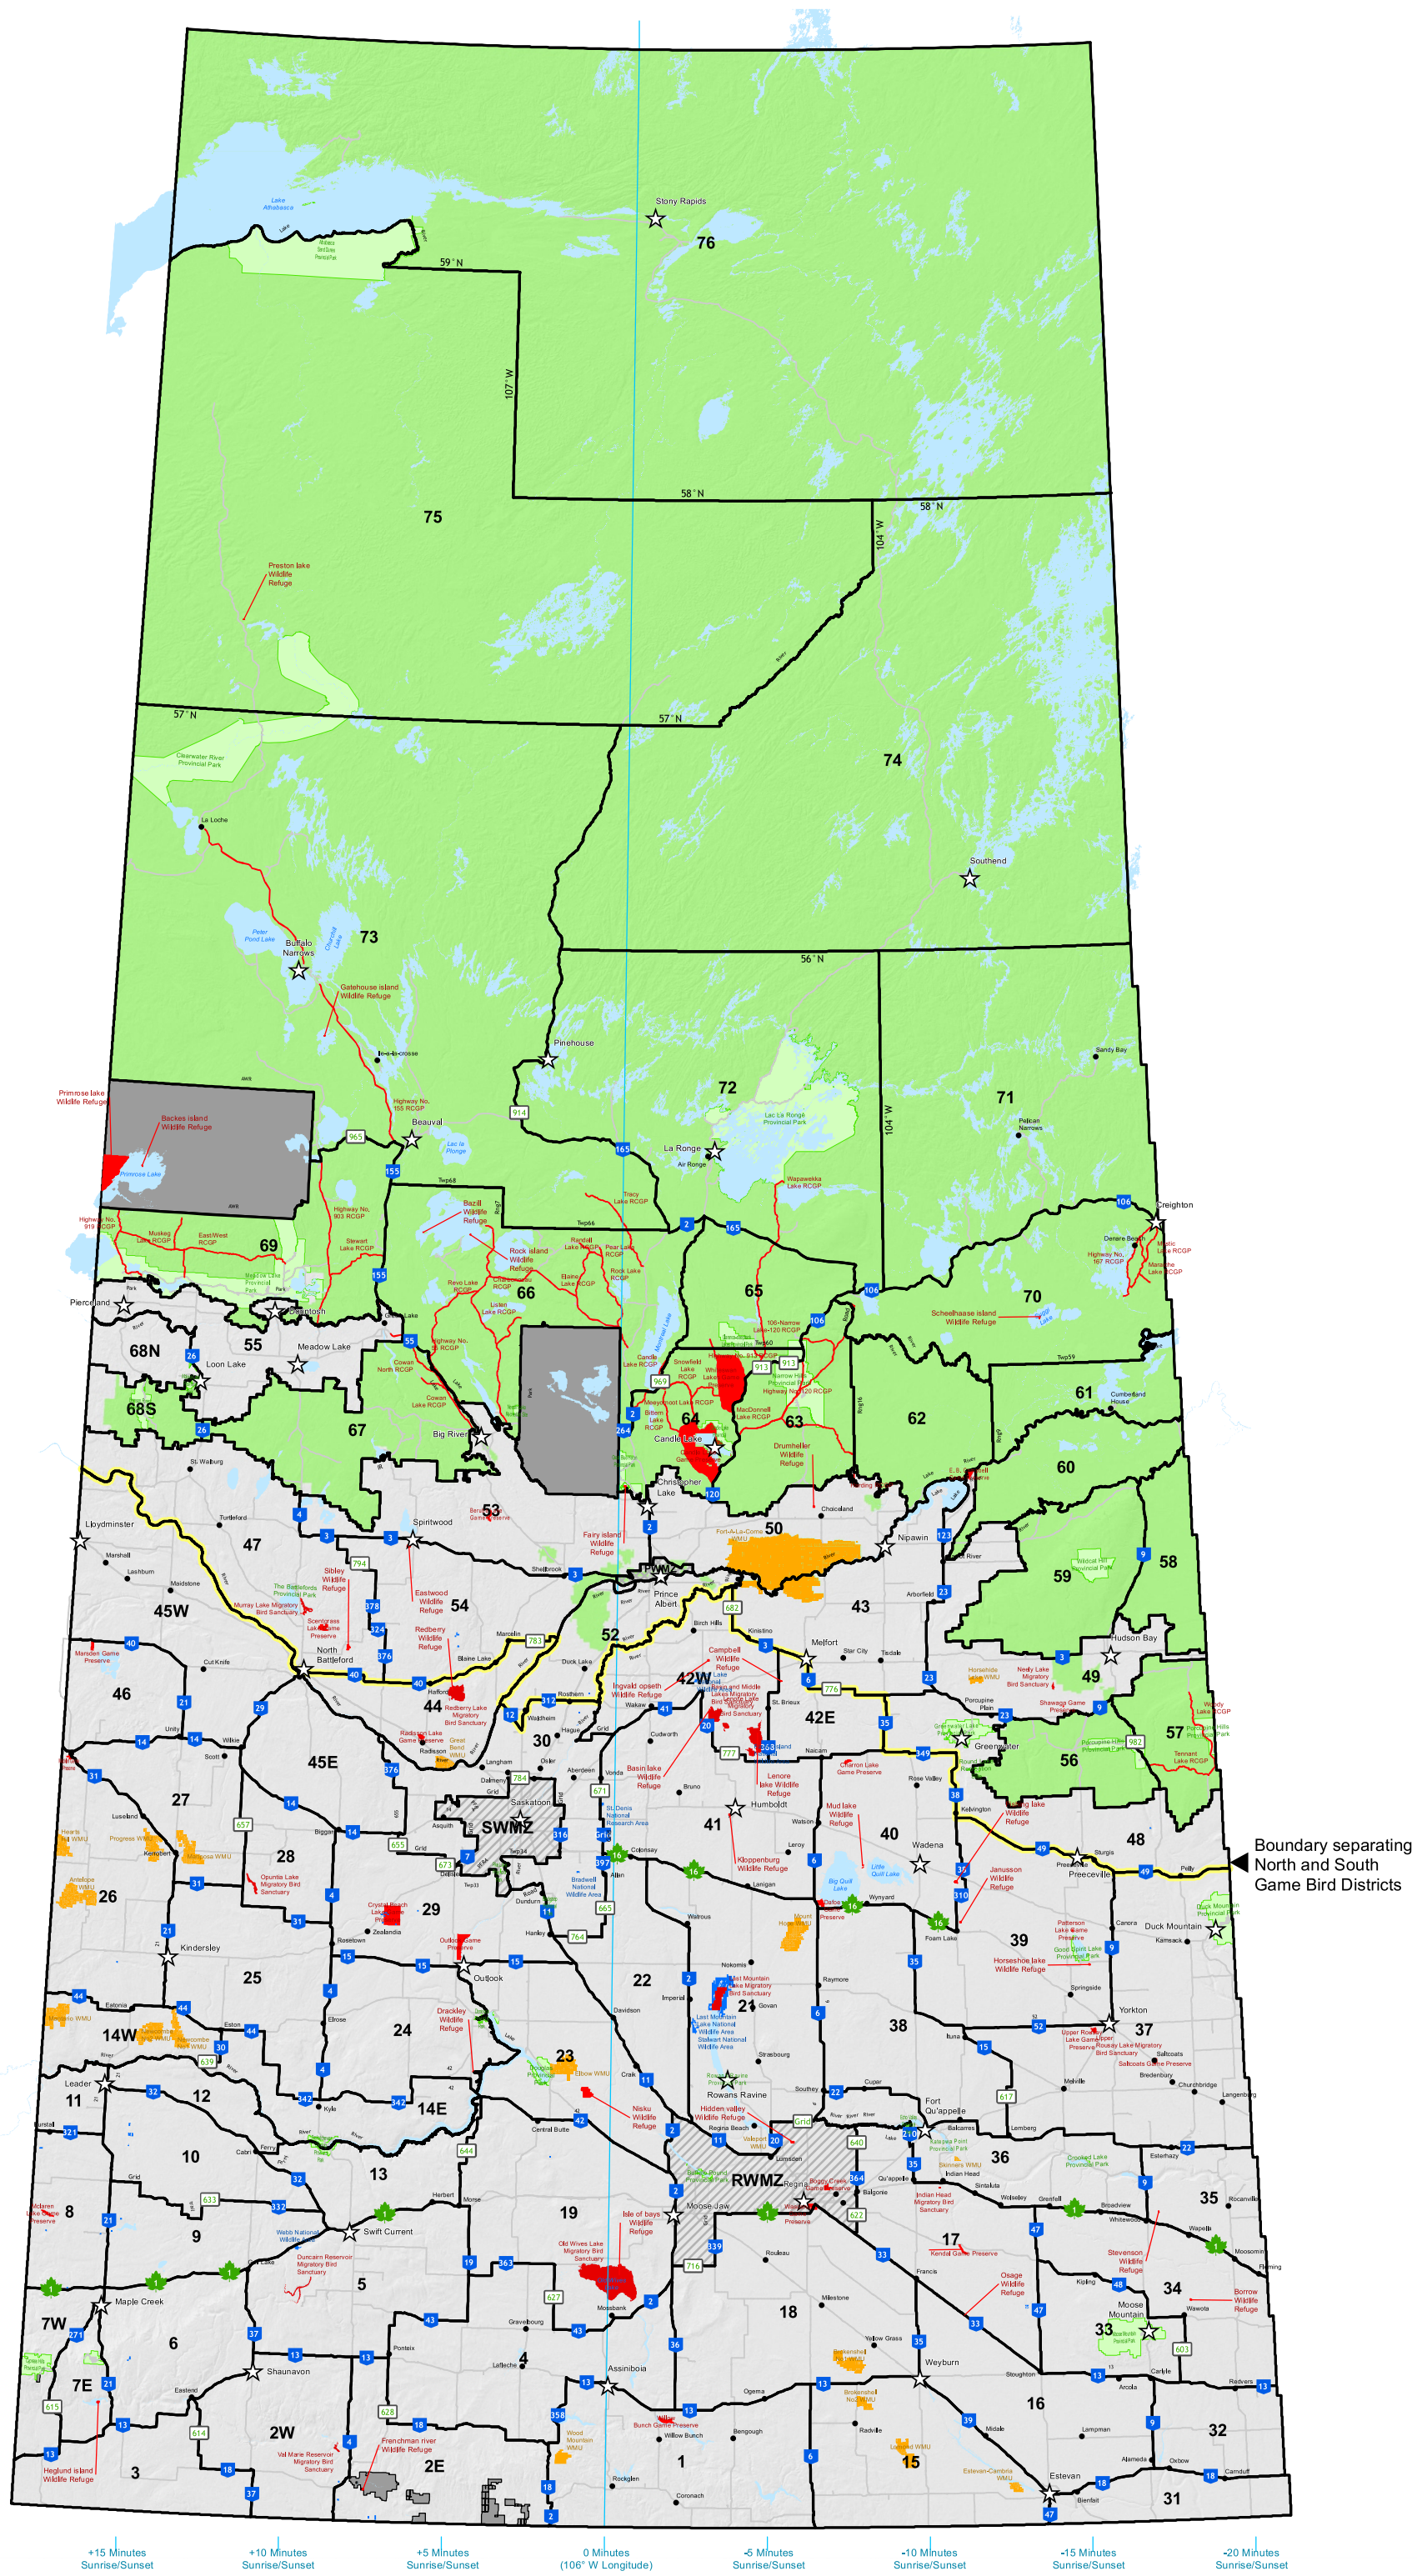

Rural municipal maps are available at rural municipality offices.

Hunters can access both HABISask and SaskInteractive applications for the WMZ boundaries. Go to gis.saskatchewan.ca and environment-sa

Please note:

2024 Sunrise/Sunset Times

Hunting of wildlife is not permitted between one-half hour after sunset and one-half hour before sunrise.

To calculate times for your hunting area using the WMZ map, subtract one minute for every 16 kilometres (10 miles) east of 106 degrees longitude or add one minute for every 16 kilometres west of 106 degrees longitude.

Times were captured at 52.000 north latitude, 106.000 west longitude near Colonsay, SK. To check times in your local area, visit sunrisesunset.com.

Week ending (Sat.)	Sunrise (a.m.)	Sunset (p.m.)	Week ending (Sat.)	Sunrise (a.m.)	Sunset (p.m.)
August 3	5:29	8:51	October 26	7:48	5:48
August 10	5:40	8:38	November 2	8:01	5:34
August 17	5:52	8:25	November 9	8:13	5:22
August 24	6:03	8:10	November 16	8:26	5:12
September 31	6:14	7:54	November 23	8:38	5:03
September 7	6:26	7:38	November 30	8:48	4:57
September 14	6:37	7:22	December 7	8:58	4:53
September 21	6:49	7:06	December 14	9:05	4:52
September 28	7:00	6:49	December 21	9:10	4:54
October 5	7:12	6:33	December 28	9:12	4:59
October 12	7:24	6:17	January 4, 2025	9:12	5:06
October 19	7:36	6:02	January 11, 2025	9:08	5:15

Legend

- ☆ Compliance Area Office
- Town
- WMZ Boundary
- Gamebird District Boundary
- Wildlife Management Unit
- National Wildlife Area
- Game Preserve, Wildlife Refuge, Road Corridor Game Preserve (RCGP) Closed to All Hunting
- National Park, Air Weapons Range Closed to All Hunting
- Prince Albert Zone (PWMZ) Crossbow, Archery only
- Regina-Moose Jaw Zone (RWMZ) Shotgun, Muzzleloader, Crossbow, Archery only
- Saskatoon Zone (SWMZ) Shotgun, Muzzleloader, Crossbow, Archery only
- Waterbody
- Highway
- Provincial Park
- Provincial Forest