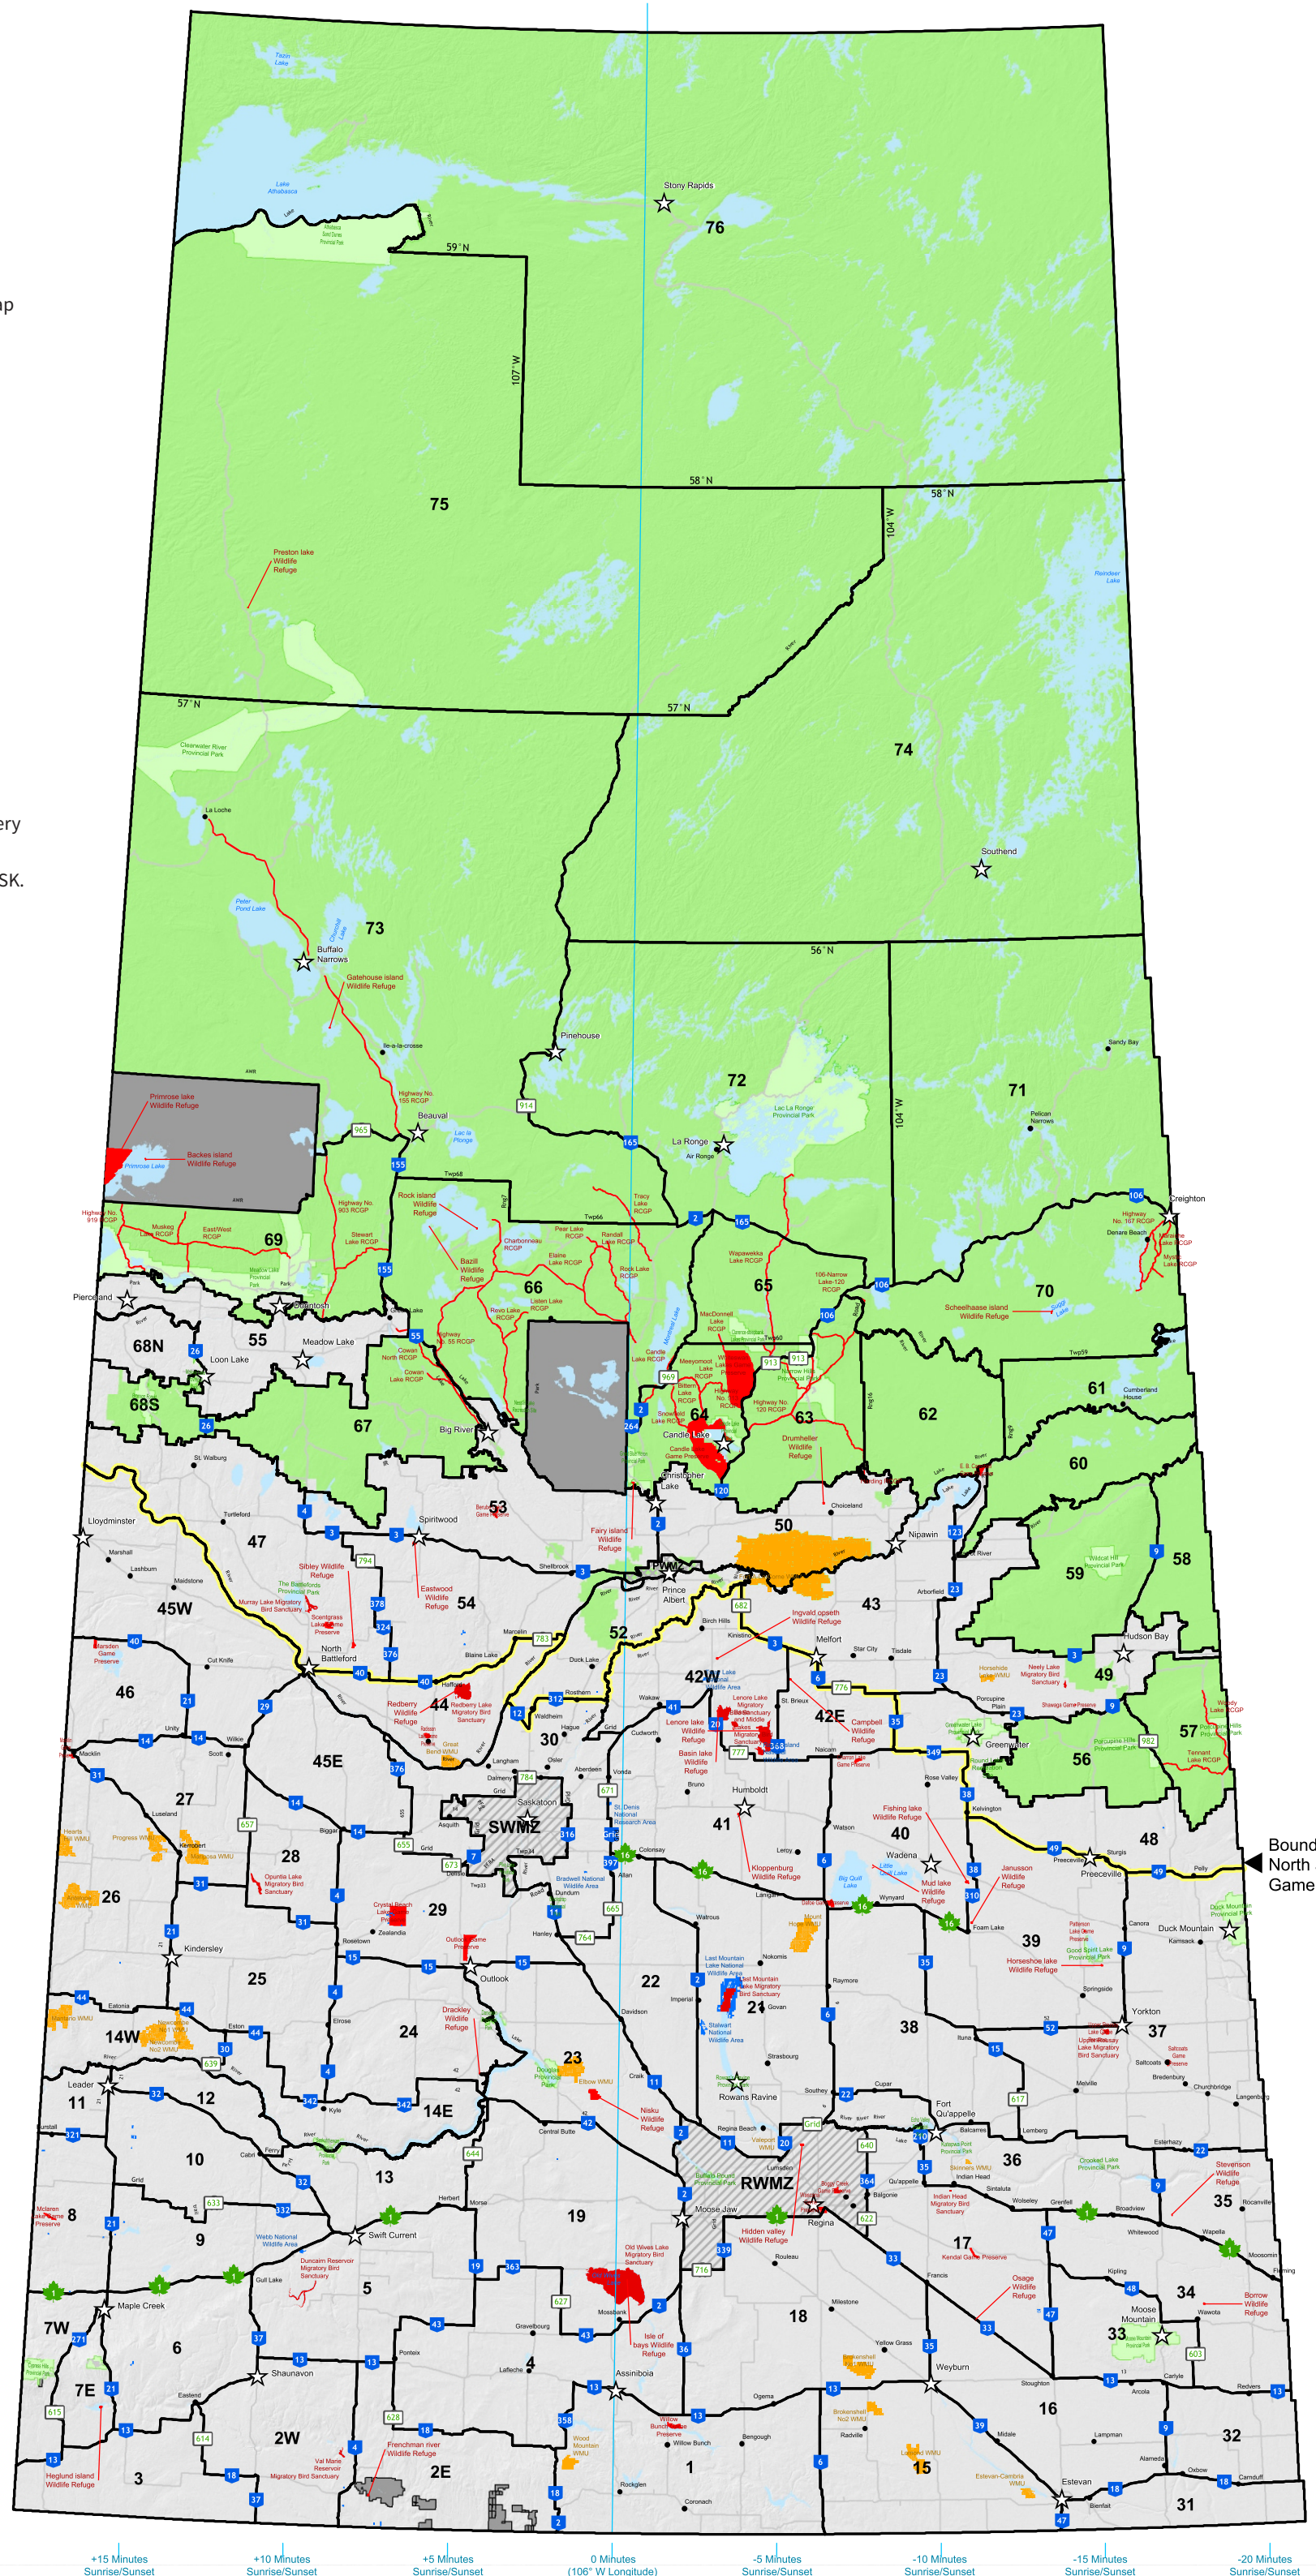

Times were captured at 52.000 north latitude, 106.000 west longitude near Colonsay, SK. To check times in your local area, visit sunrisesunset.com.

Week ending (Sat.)	Sunrise (a.m.)	Sunset (p.m.)	Week ending (Sat.)	Sunrise (a.m.)	Sunset (p.m.)
August 8	5:37	8:42	October 31	7:57	5:38
August 15	5:48	8:29	November 7	8:10	5:26
August 22	6:00	8:14	November 14	8:22	5:15
August 29	6:11	7:59	November 21	8:34	5:05
September 5	6:22	7:43	November 28	8:45	4:59
September 12	6:34	7:27	December 5	8:55	4:54
September 19	6:45	7:10	December 12	9:03	4:52
September 26	6:57	6:54	December 19	9:09	4:53
October 3	7:08	6:38	December 26	9:12	4:57
October 10	7:20	6:22	January 2, 2021	9:12	5:04
October 17	7:32	6:06	January 9, 2021	9:09	5:13
October 24	7:45	5:42	January 16, 2021	9:04	5:23

Legend

- ☆ Compliance Area Office
- Town
- WMZ Boundary
- Gamebird District Boundary
- Wildlife Management Unit
- National Wildlife Area
- Game Preserve, Wildlife Refuge, Road Corridor Game Preserve (RCGP)
  Closed to All Hunting
- National Park, Air Weapons Range
  Closed to All Hunting
- Prince Albert Zone (PWMZ)
  Crossbow, Archery only
- Regina-Moose Jaw Zone (RWMZ)
  Shotgun, Muzzleloader, Crossbow, Archery only
- Saskatoon Zone (SWMZ)
  Shotgun, Muzzleloader, Crossbow, Archery only
- Waterbody
- Highway
- Provincial Park
- Provincial Forest