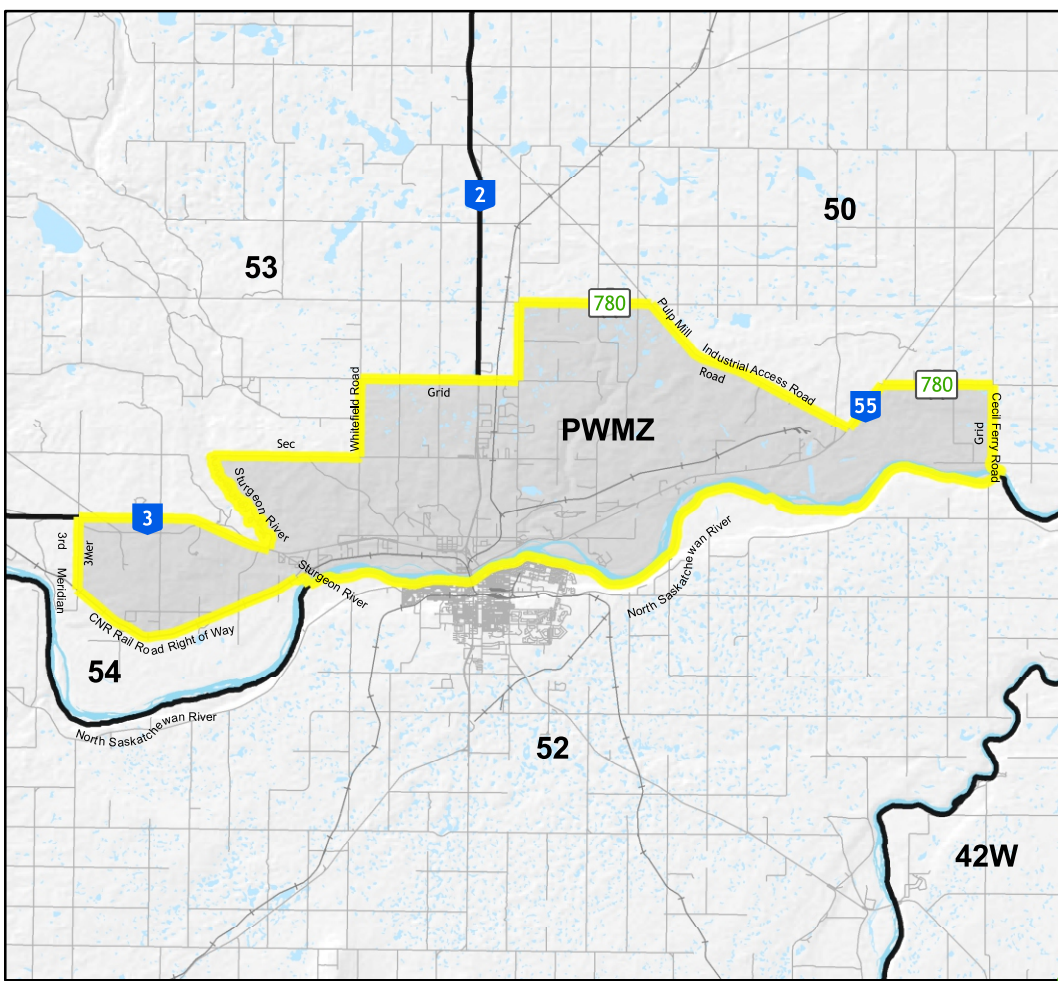

Saskatchewan Wildlife Management Zones

Prince Albert WMZ