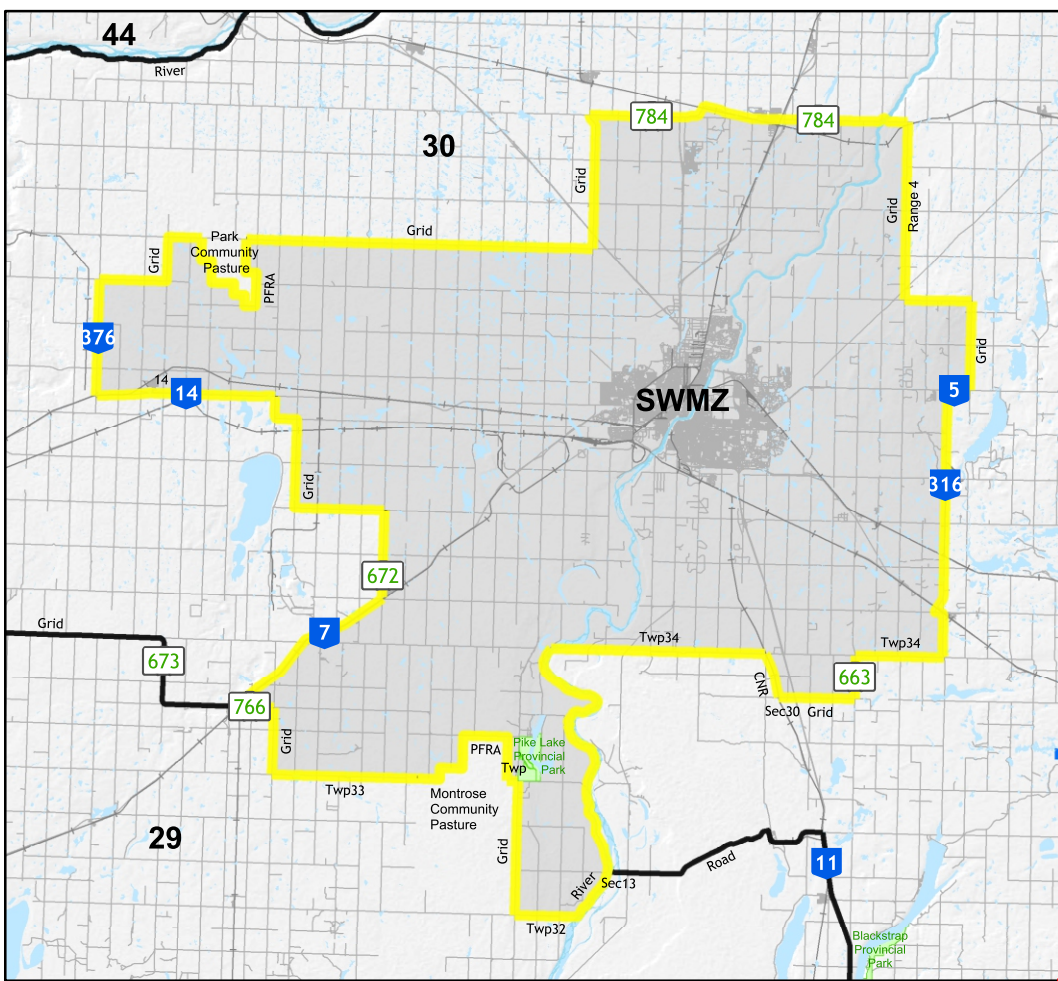

2020 Sunrise/Sunset Times

Hunting of wildlife is not permitted between one-half hour after sunset and one-half hour before sunrise.

To calculate times for your hunting area using the WMZ map, subtract one minute for every 16 kilometres (10 miles) east of 106 degrees longitude or add one minute for every 16 kilometres west of 106 degrees longitude.

Times were captured at 52.000 north latitude, 106.000 west longitude near Colonsay, SK. To check times in your local area, visit sunrisesunset.com.

Week ending (Sat.)	Sunrise (a.m.)	Sunset (p.m.)	Week ending (Sat.)	Sunrise (a.m.)	Sunset (p.m.)
August 8	5:37	8:42	October 31	7:57	5:38
August 15	5:48	8:29	November 7	8:10	5:26
August 22	6:00	8:14	November 14	8:22	5:15
August 29	6:11	7:59	November 21	8:34	5:05
September 5	6:22	7:43	November 28	8:45	4:59
September 12	6:34	7:27	December 5	8:55	4:54
September 19	6:45	7:10	December 12	9:03	4:52
September 26	6:57	6:54	December 19	9:09	4:53
October 3	7:08	6:38	December 26	9:12	4:57
October 10	7:20	6:22	January 2, 2021	9:12	5:04
October 17	7:32	6:06	January 9, 2021	9:09	5:13
October 24	7:45	5:42	January 16, 2021	9:04	5:23

Legend

- ☆ Compliance Area Office
- Town
- WMZ Boundary
- Gamebird District Boundary
- Wildlife Management Unit
- National Wildlife Area
- Game Preserve, Wildlife Refuge, Road Corridor Game Preserve (RCGP)
Closed to All Hunting
- National Park, Air Weapons Range
Closed to All Hunting
- Prince Albert Zone (PWMZ)
Crossbow, Archery only
- Regina-Moose Jaw Zone (RWMZ)
Shotgun, Muzzleloader, Crossbow, Archery only
- Saskatoon Zone (SWMZ)
Shotgun, Muzzleloader, Crossbow, Archery only
- Waterbody
- Highway
- Provincial Park
- Provincial Forest

Saskatchewan Wildlife Management Zones

Prince Albert WMZ

Saskatoon WMZ

Regina/Moose Jaw WMZ