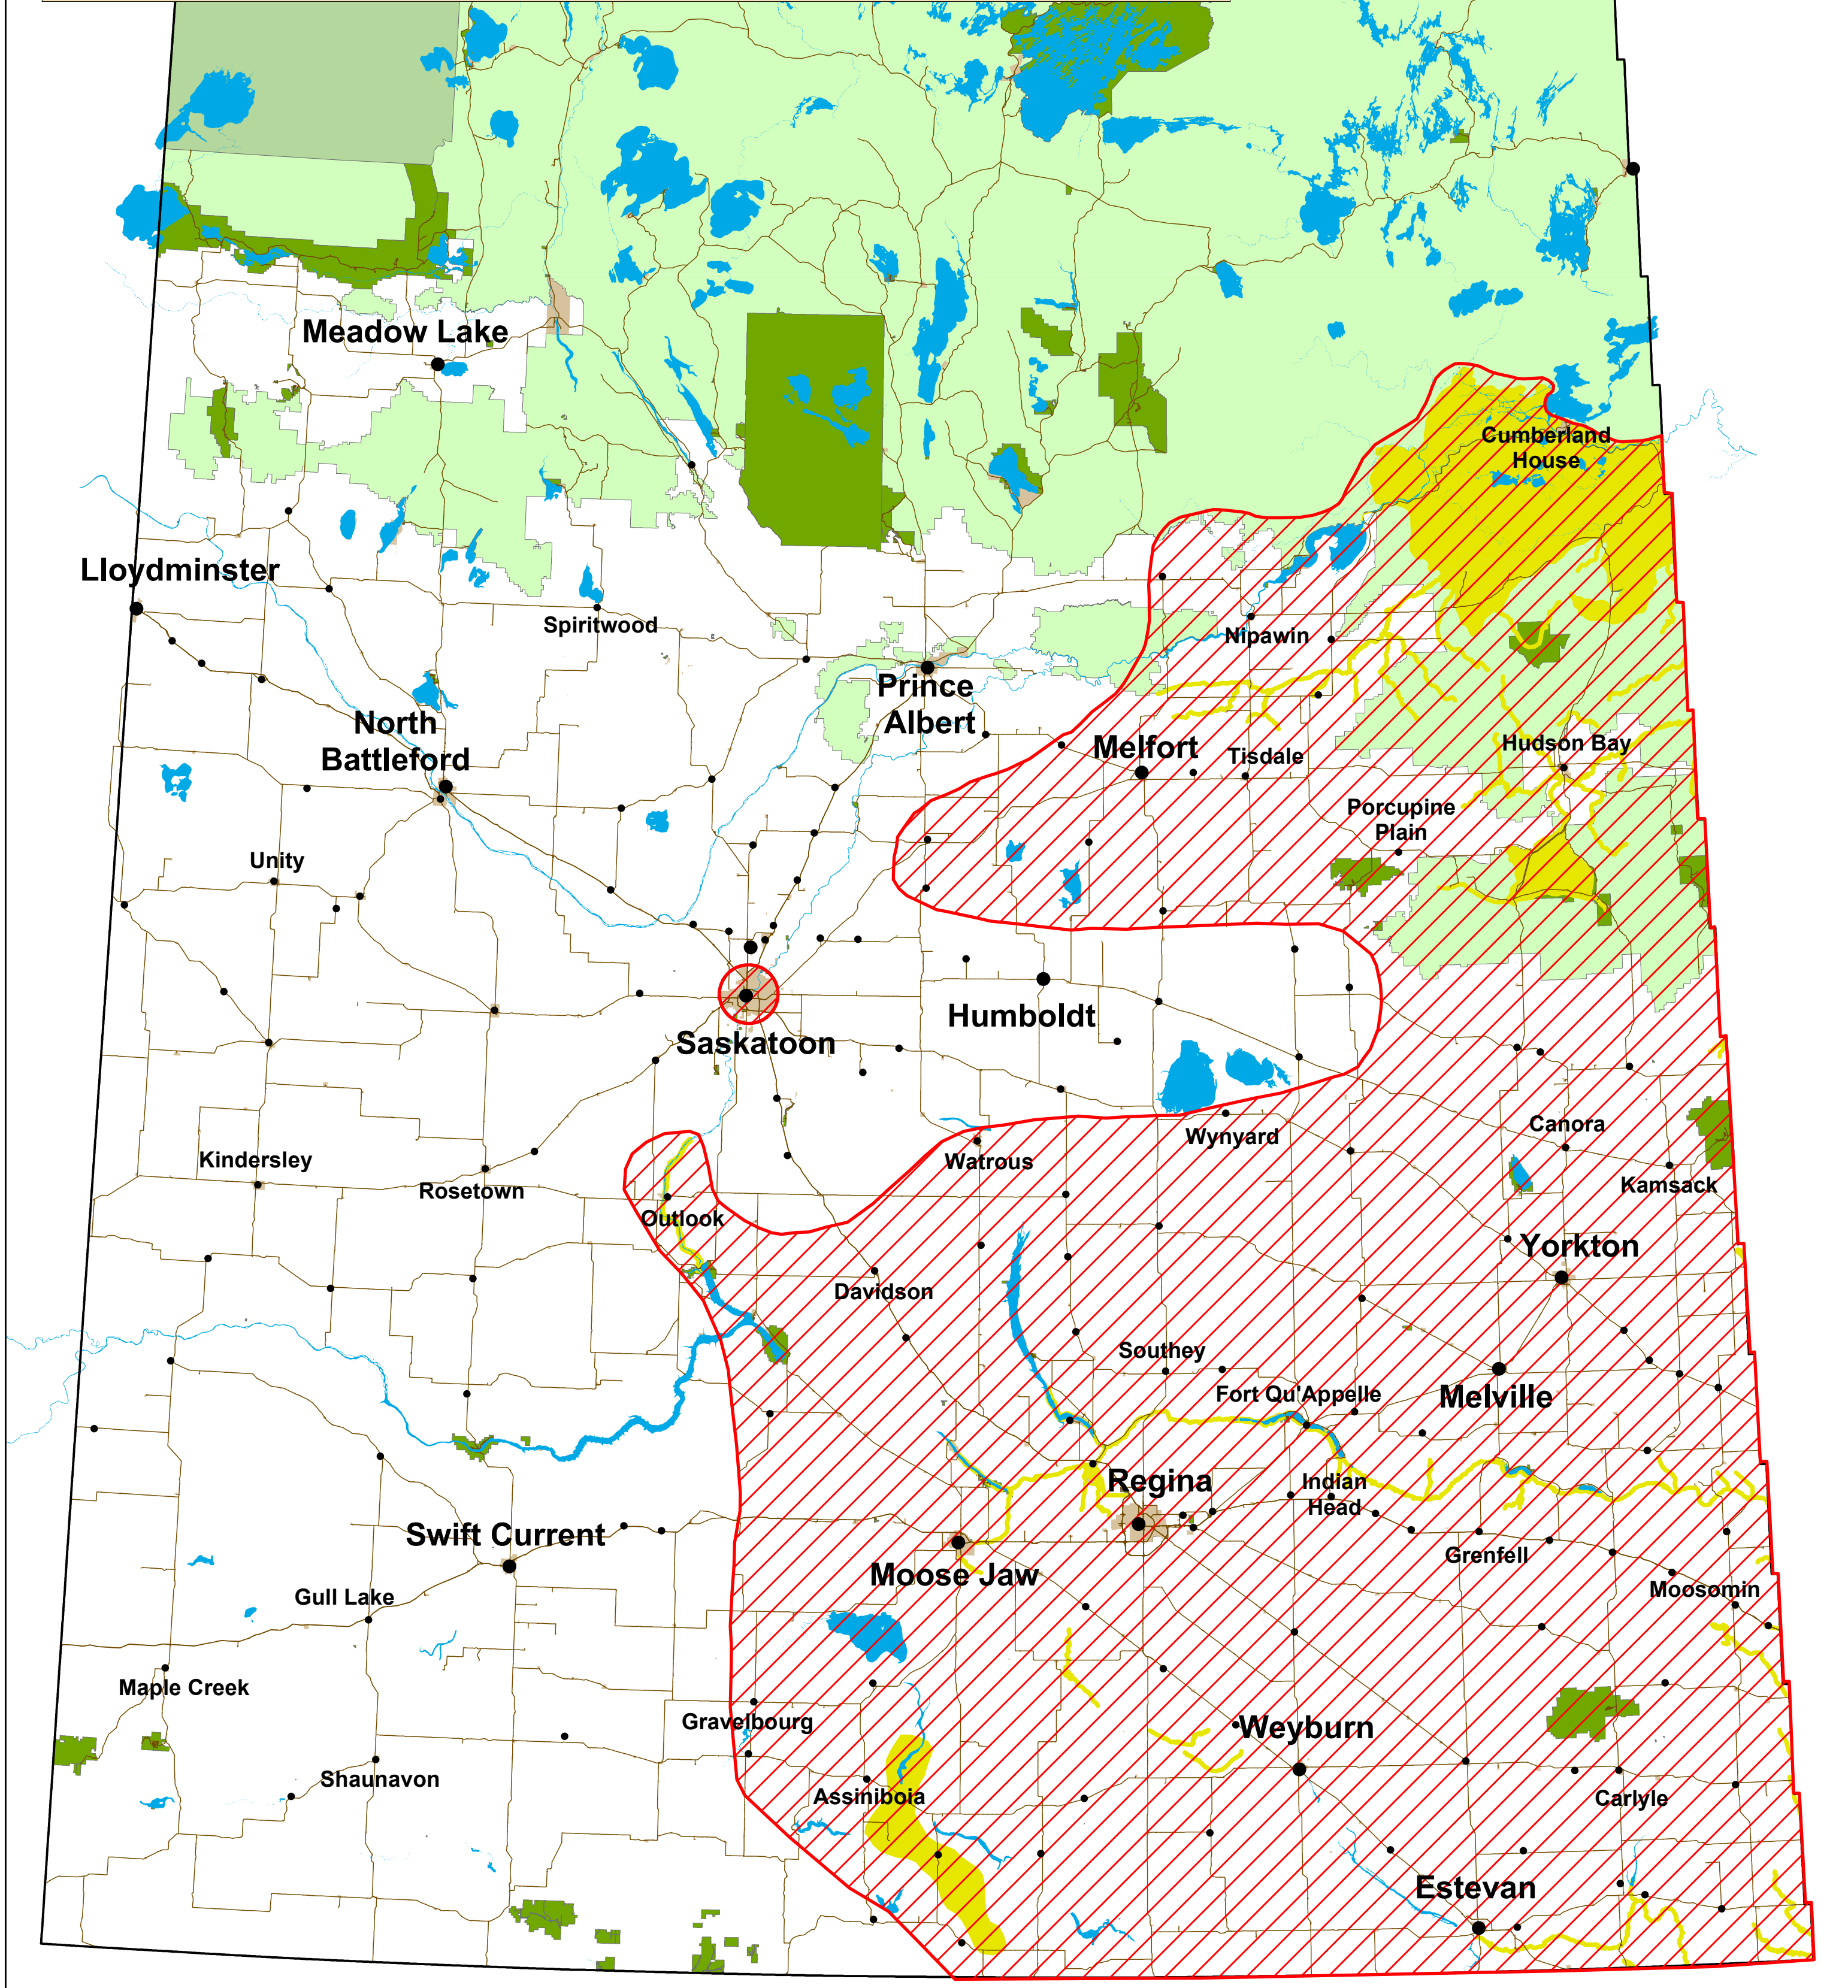

2025 Known Extent of Dutch Elm Disease in Saskatchewan

-  KNOWN DED DISTRIBUTION 2025
-  RANGE OF NATIVE ELMS IN SASK
-  PARK
-  PROVINCIAL FOREST

Source: Saskatchewan Ministry of Environment, November 2025
 Note: This data is intended to show general areas of DED in rural SK and does not claim to be 100% accurate.