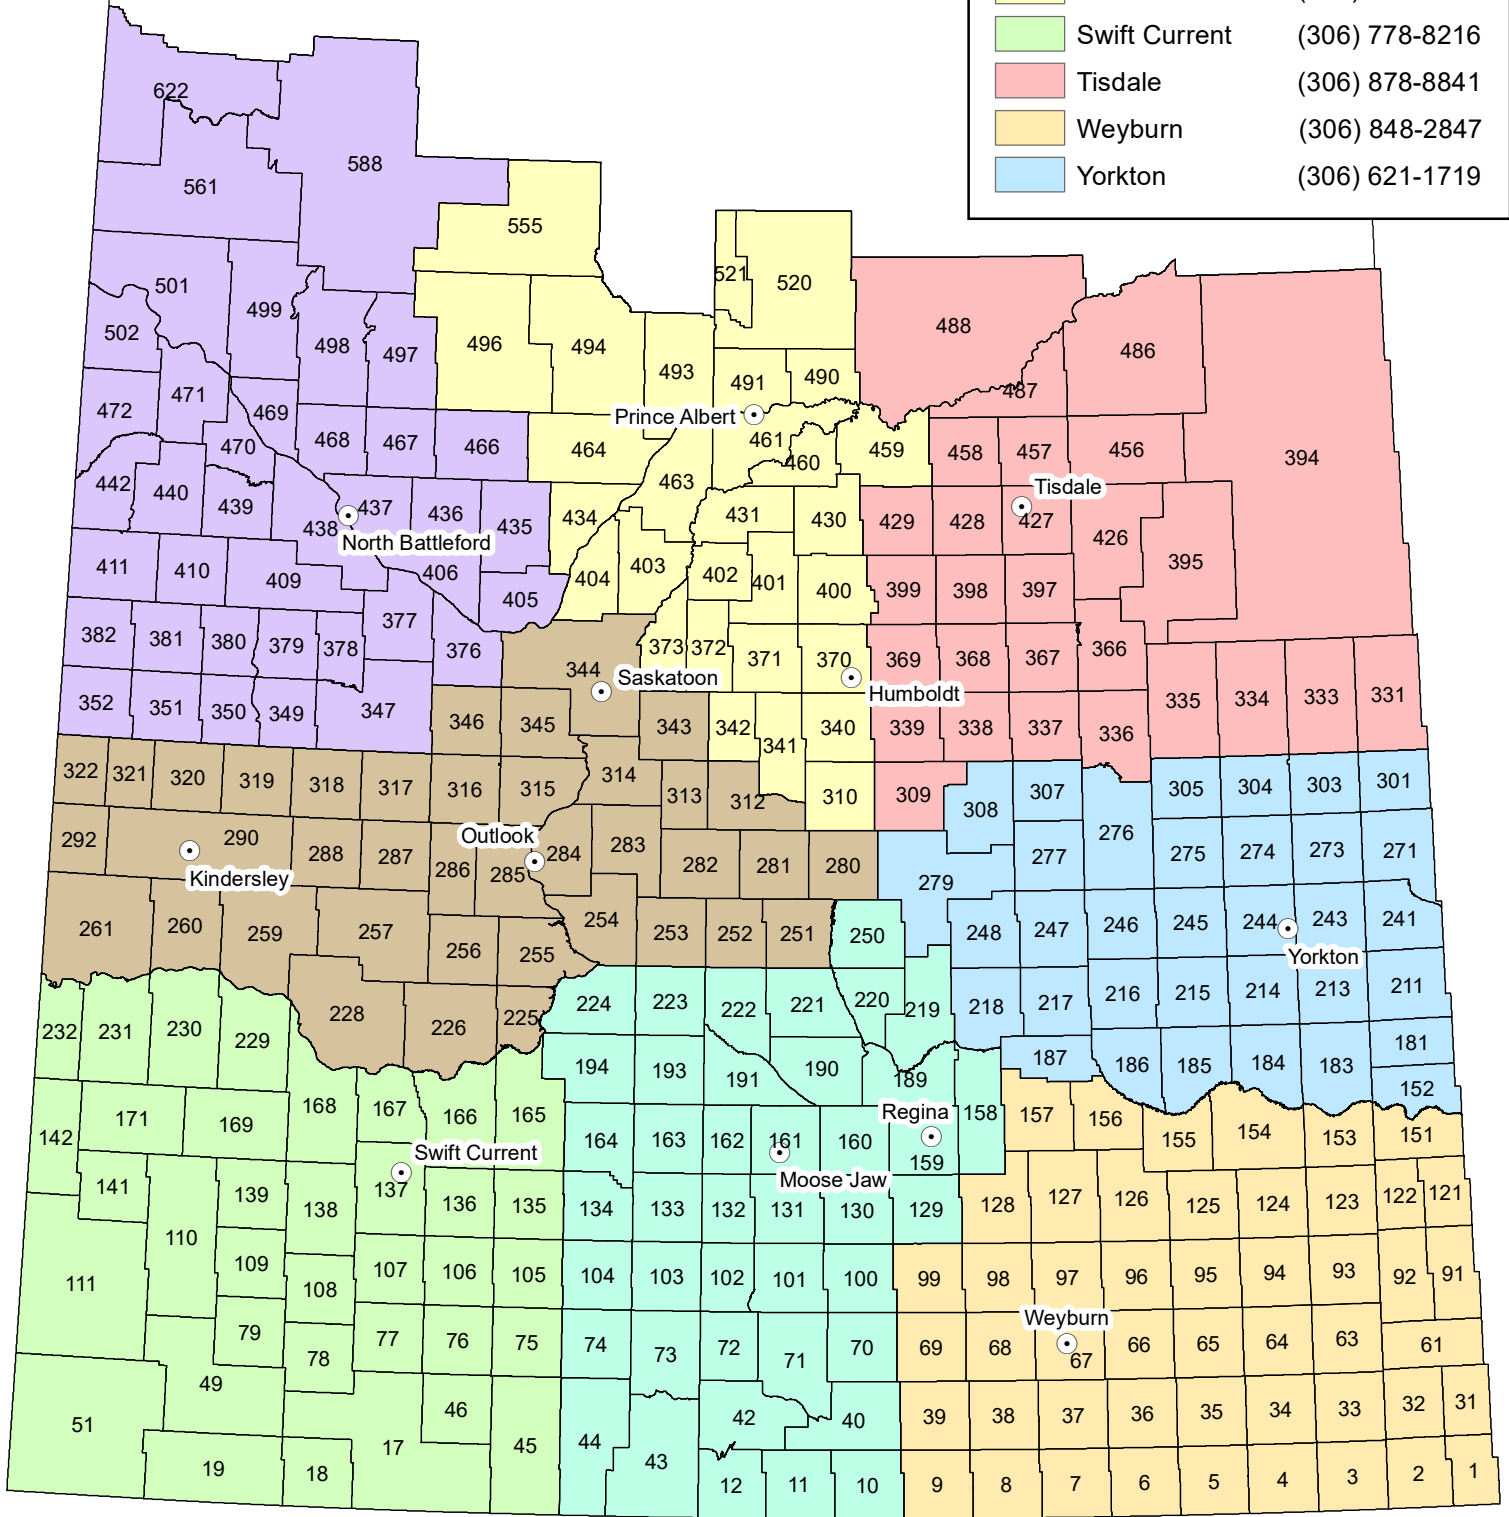

Agriculture Programs Specialist (APS)

APS Area Boundary

	Moose Jaw	(306) 694-8999
	North Battleford	(306) 446-7479
	Outlook	(306) 860-7418
	Prince Albert	(306) 961-6403
	Swift Current	(306) 778-8216
	Tisdale	(306) 878-8841
	Weyburn	(306) 848-2847
	Yorkton	(306) 621-1719

Data Source:
APS Data - Regional Services Branch