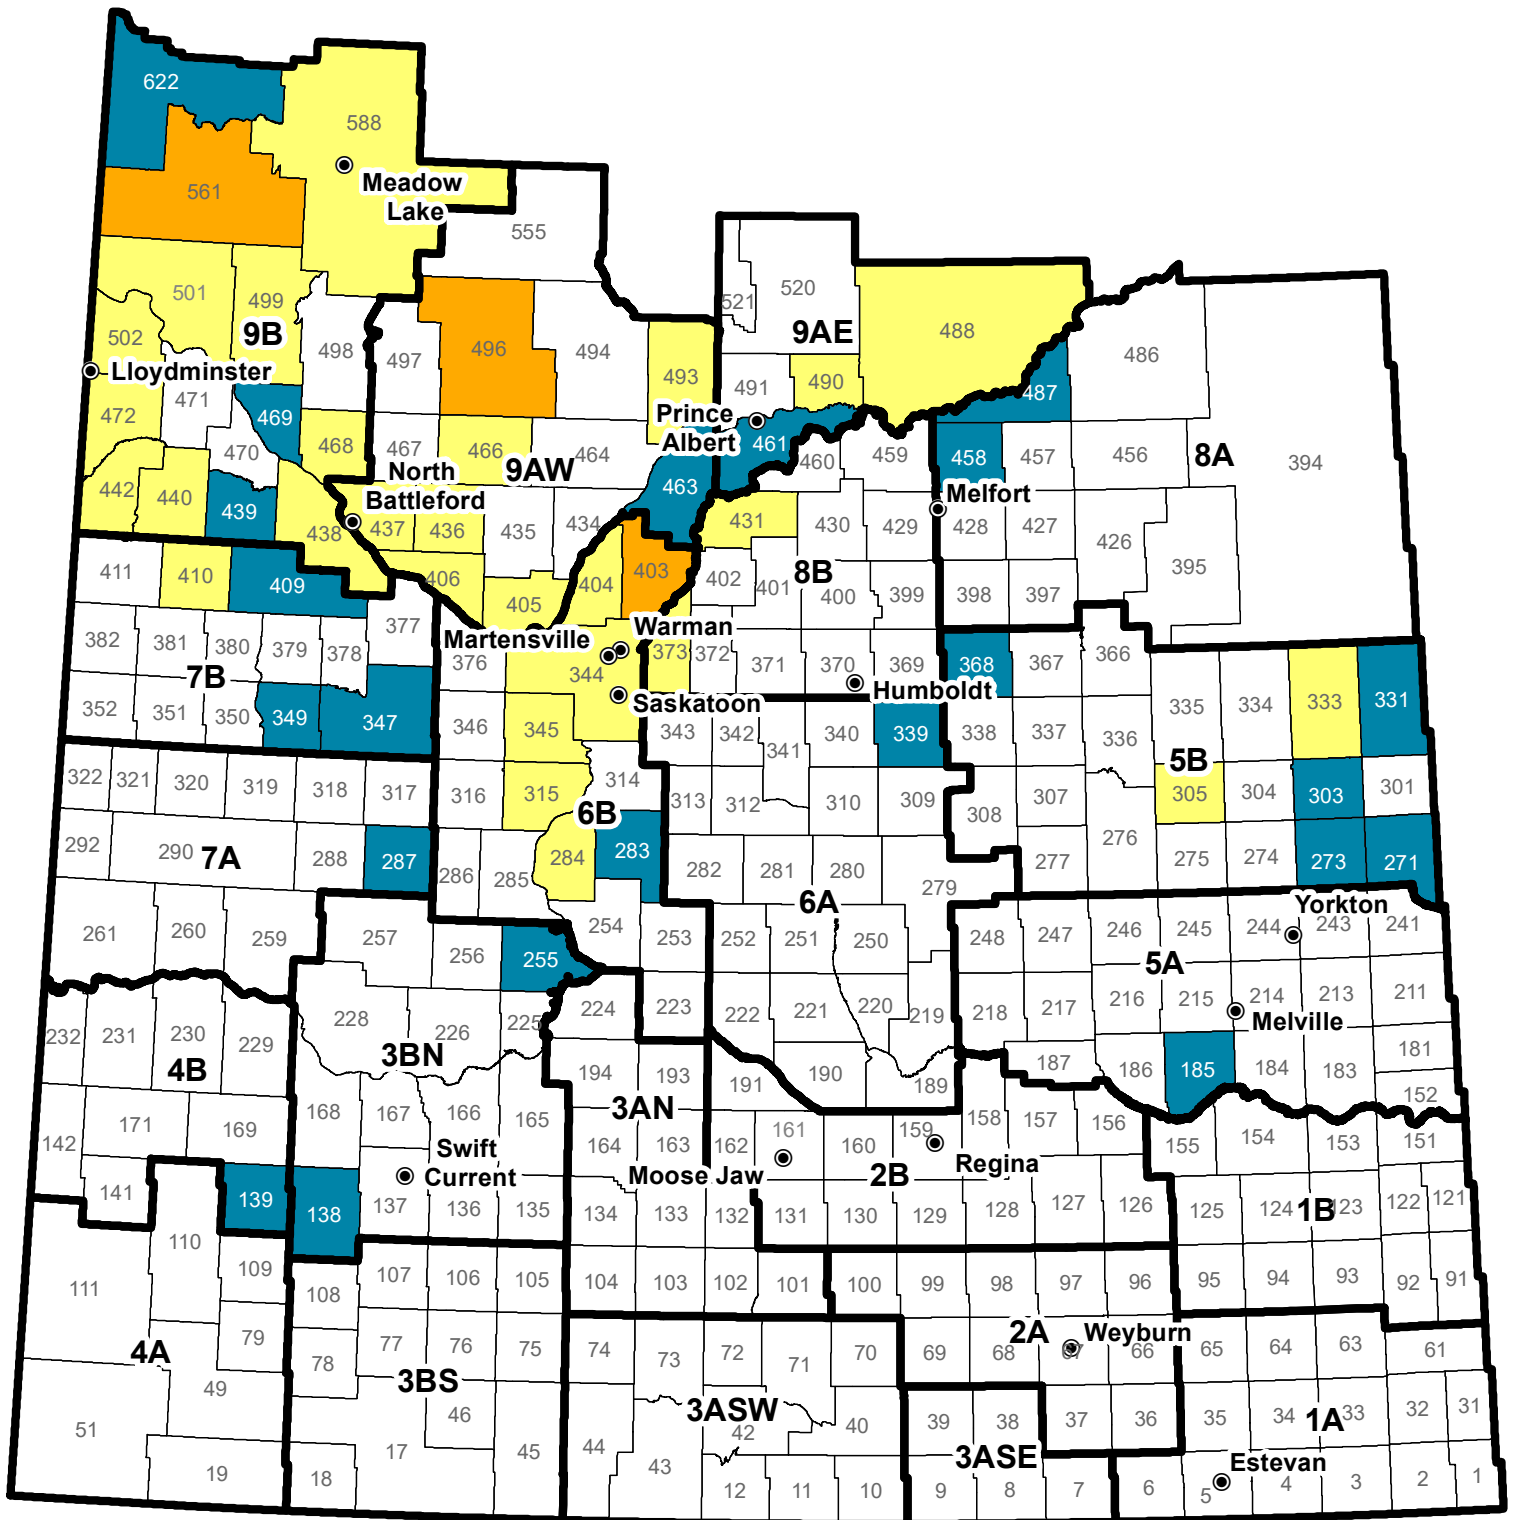

# Clubroot Distribution in Saskatchewan (cumulative testing 2008 to 2024)

Data Source:  
Clubroot Survey - Crops and Irrigation Branch

Geomatics Services, Ministry of Agriculture January 15, 2025