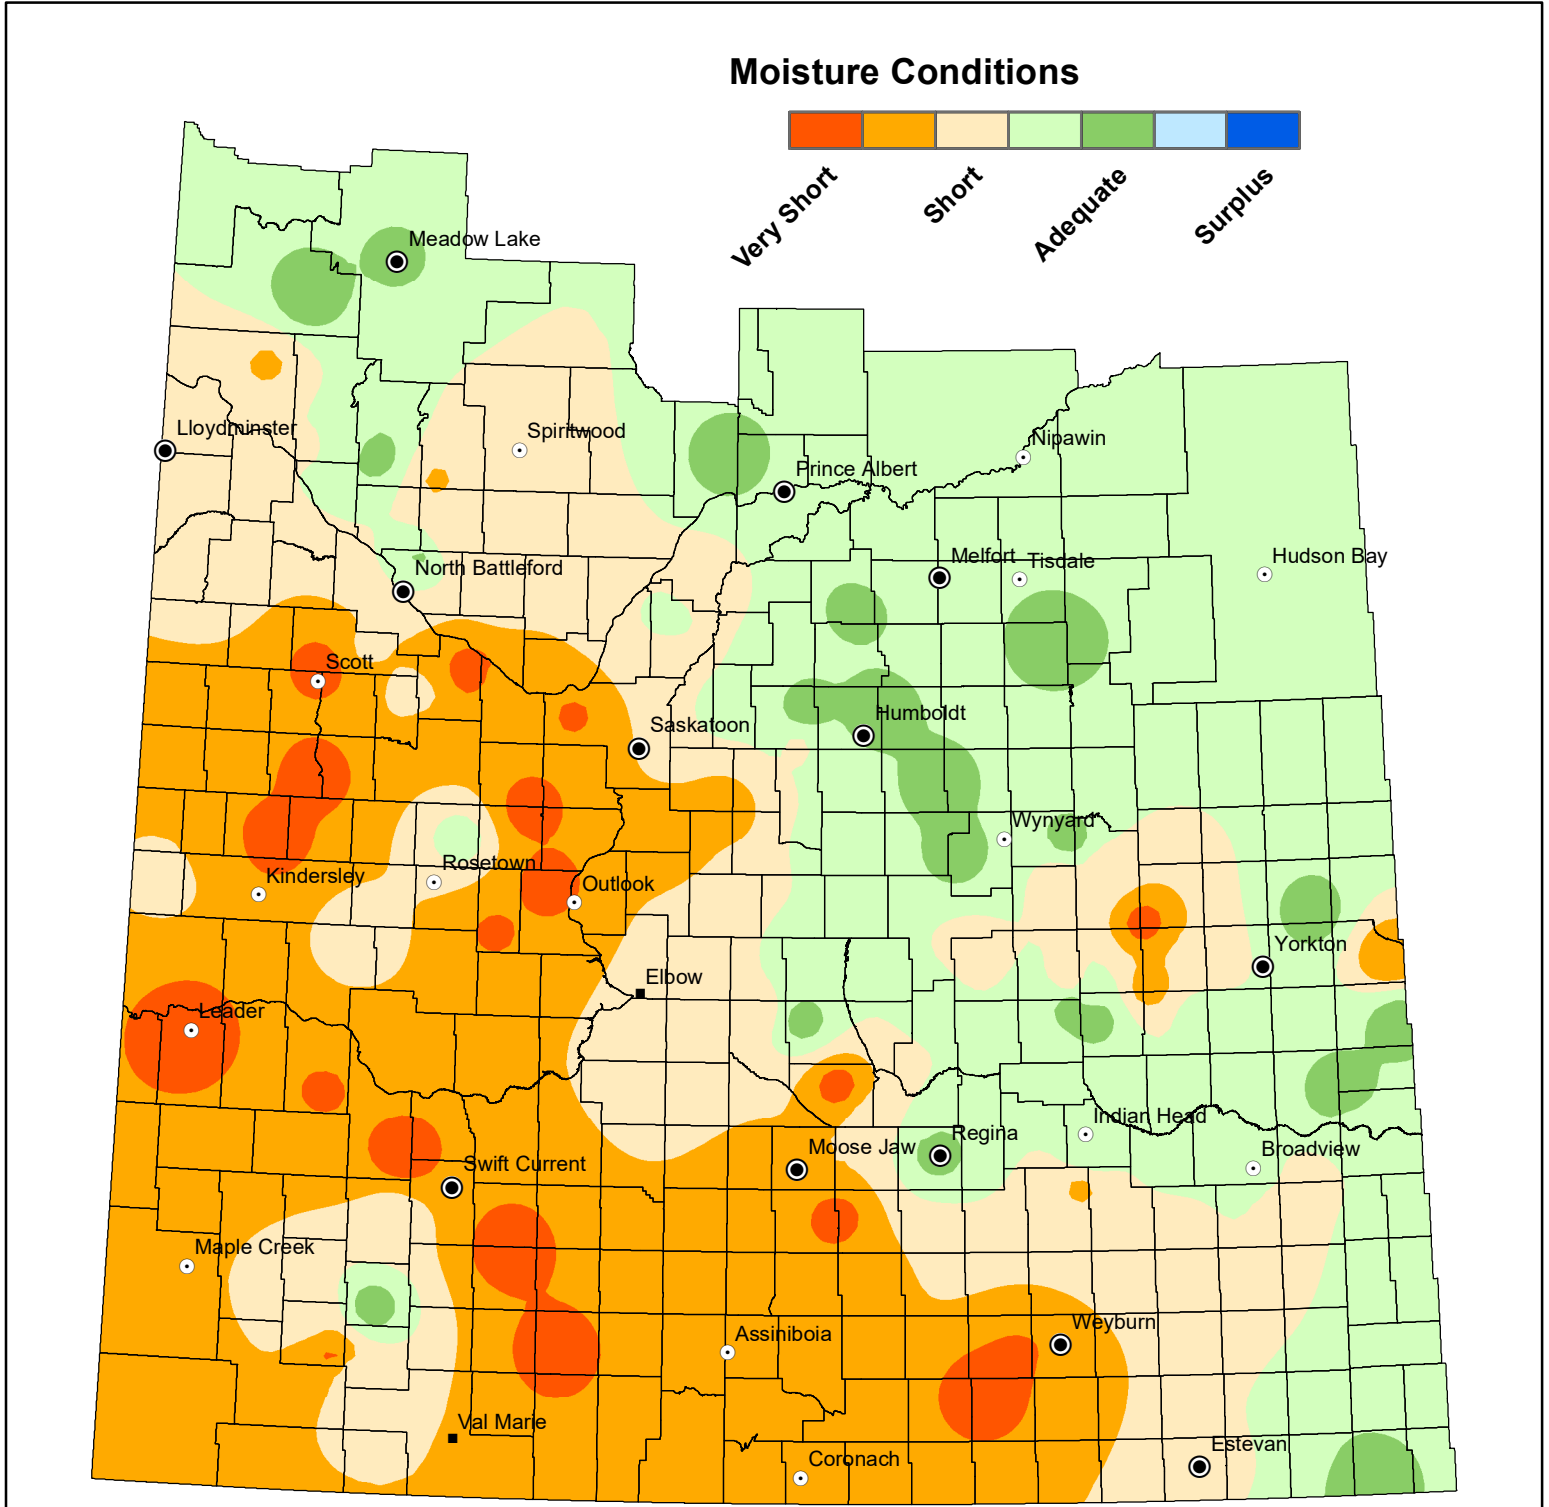

# Hay and Pasture Topsoil Moisture Conditions

## September 11, 2023

NOTE: Since techniques used to smooth the transition between zones can affect the values in localized areas, this map should be used for regional analysis only.