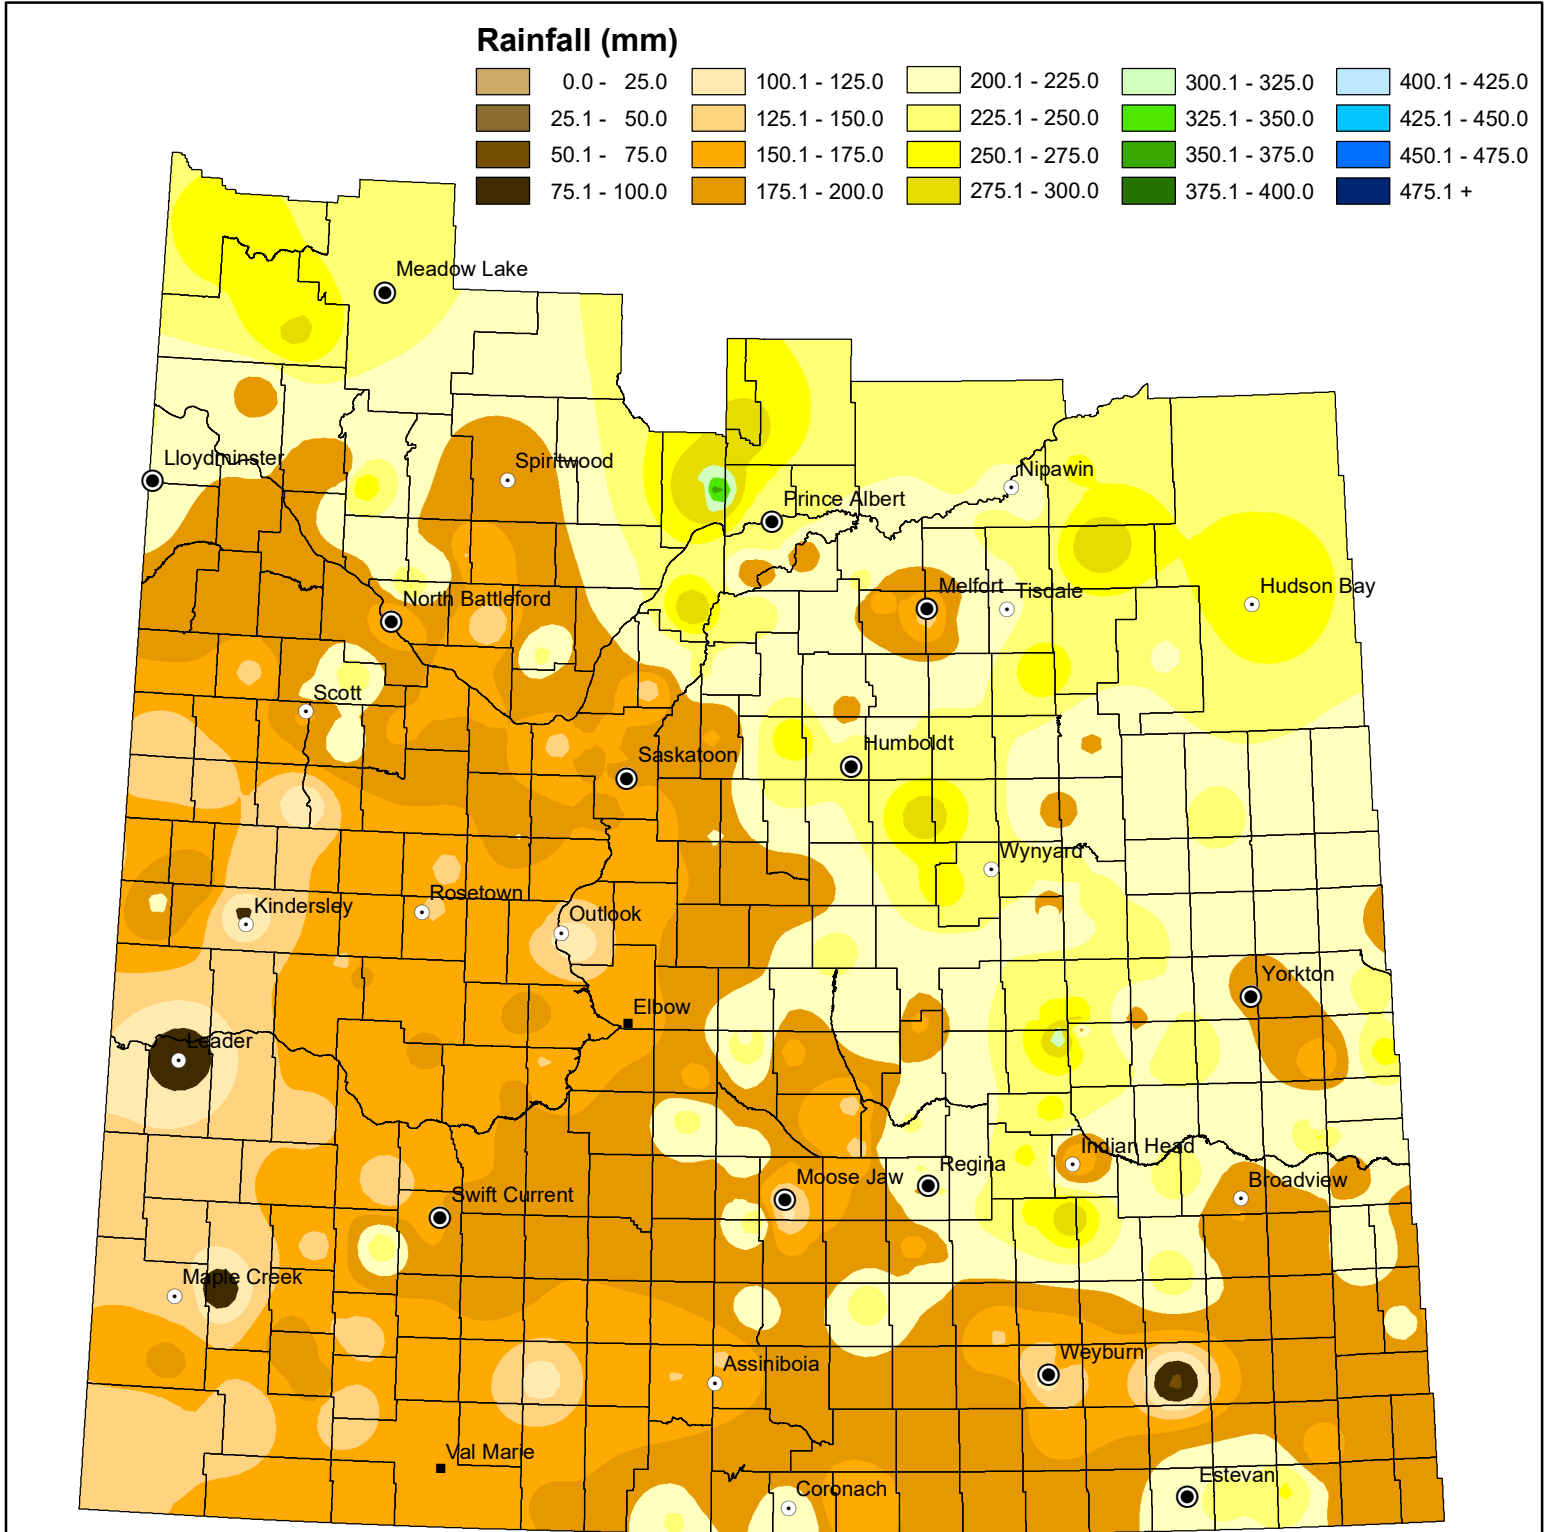

Cumulative Rainfall

from April 1 to September 11, 2023

NOTE: Since techniques used to smooth the transition between zones can affect the values in localized areas, this map should be used for regional analysis only.

Projection: UTM Zone 13 Datum: NAD83

Data Source:

Rainfall - Ministry of Agriculture, Crop Report Database
 The following is compiled and quality controlled by Agriculture and Agri-Food Canada: Saskatchewan Ministry of Environment (Wildfire Management Branch) and Environment Canada.
 IDW interpolation (power 2.5, fixed radius 300 km)
 Geomatics Services, Ministry of Agriculture September 13, 2023