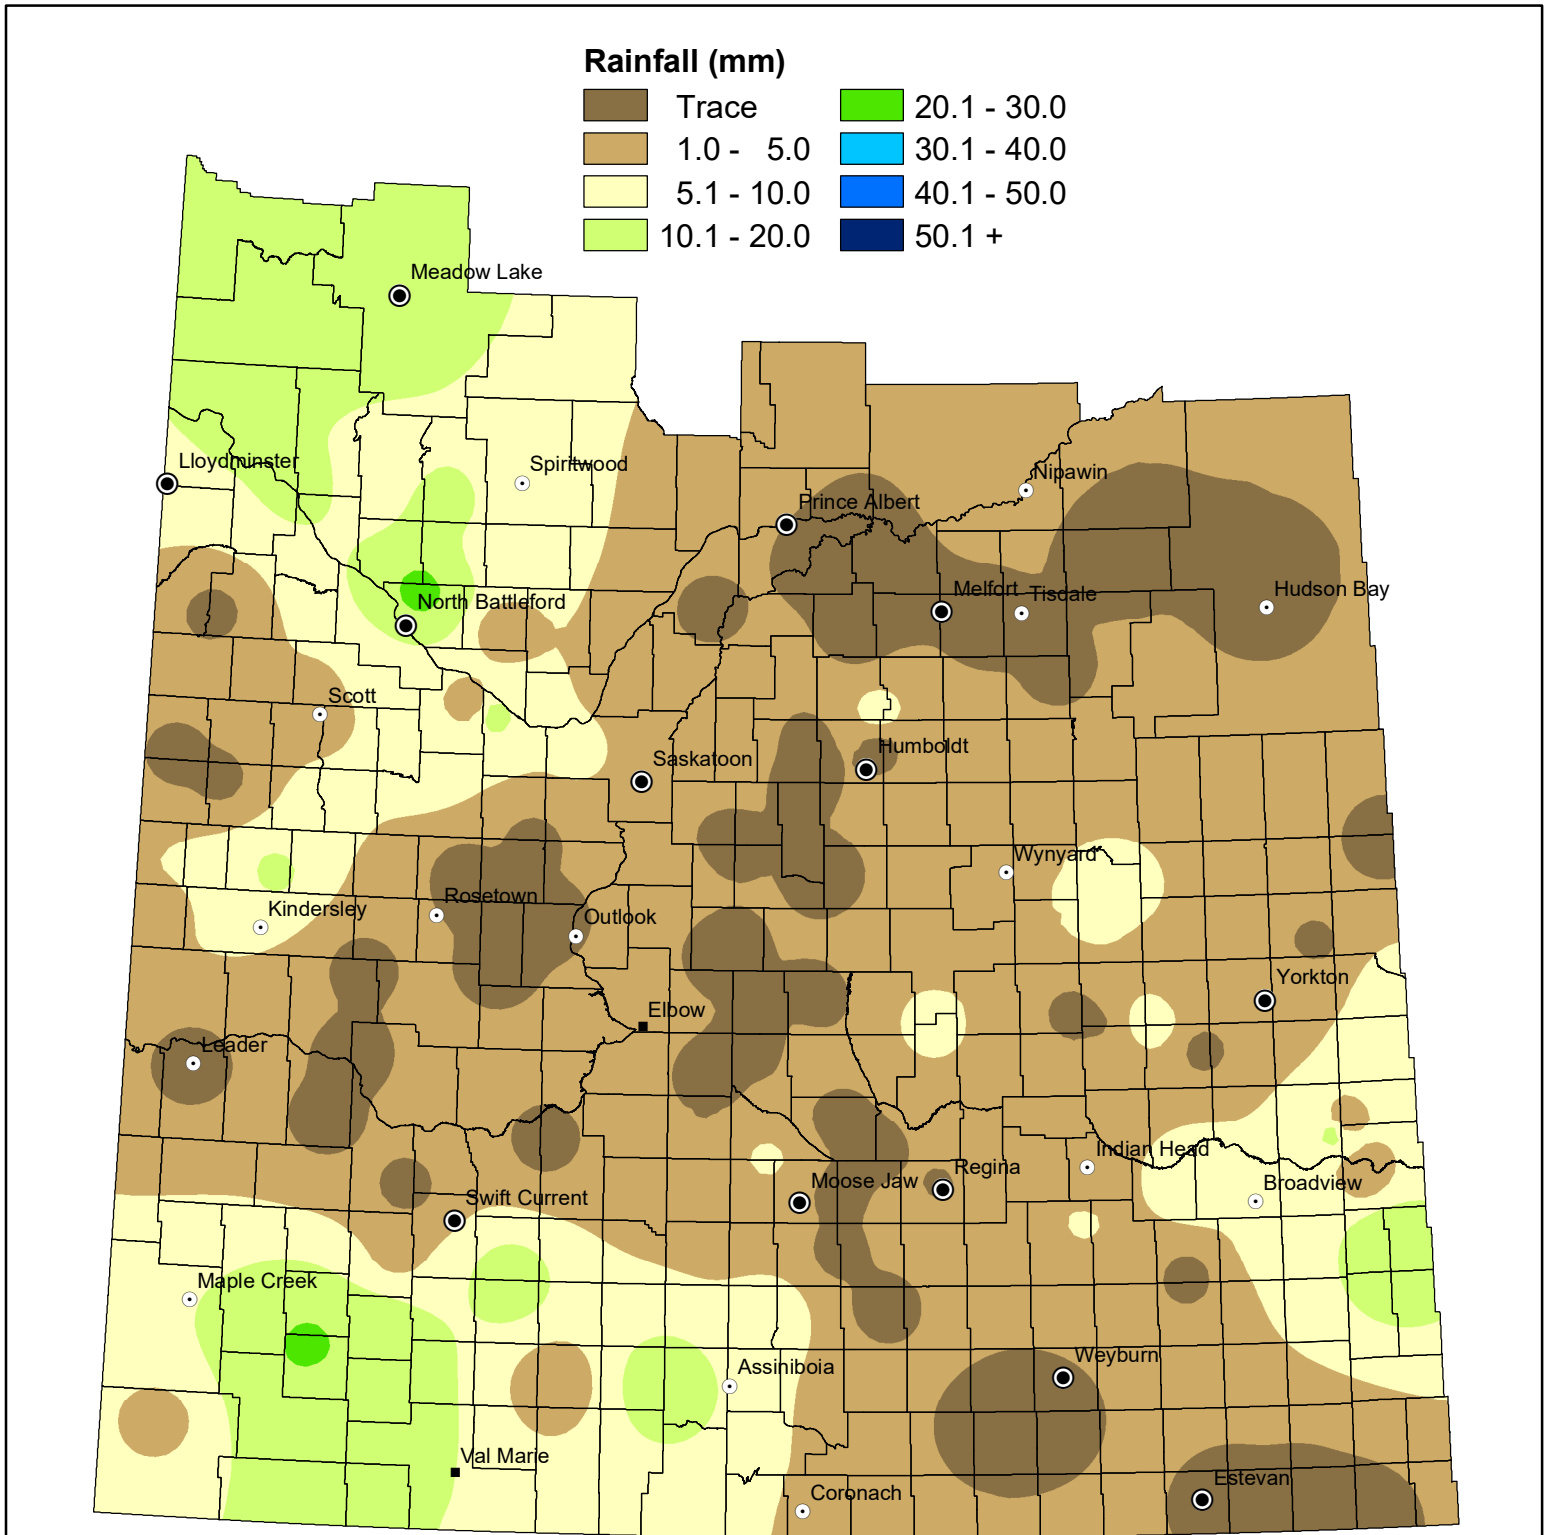

# Weekly Rainfall

from September 5 to September 11, 2023

NOTE: Since techniques used to smooth the transition between zones can affect the values in localized areas, this map should be used for regional analysis only.

Data Source:  
Rainfall - Ministry of Agriculture, Crop Report Database  
IDW interpolation (power 2.5, fixed radius 300 km)

Geomatics Services, Ministry of Agriculture

September 13, 2023