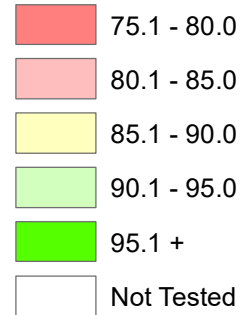

Seed germination of lentil seed samples

Average seed germination percentage

*Crop District Labels: Crop District (all samples tested)

Data Source:

Map generated from interim data submitted by Prairie Diagnostic Seed Labs, Discovery Seed Labs, and 20/20 Seed Labs which represents samples analyzed from the beginning of the 2023 harvest season until December 28, 2023.