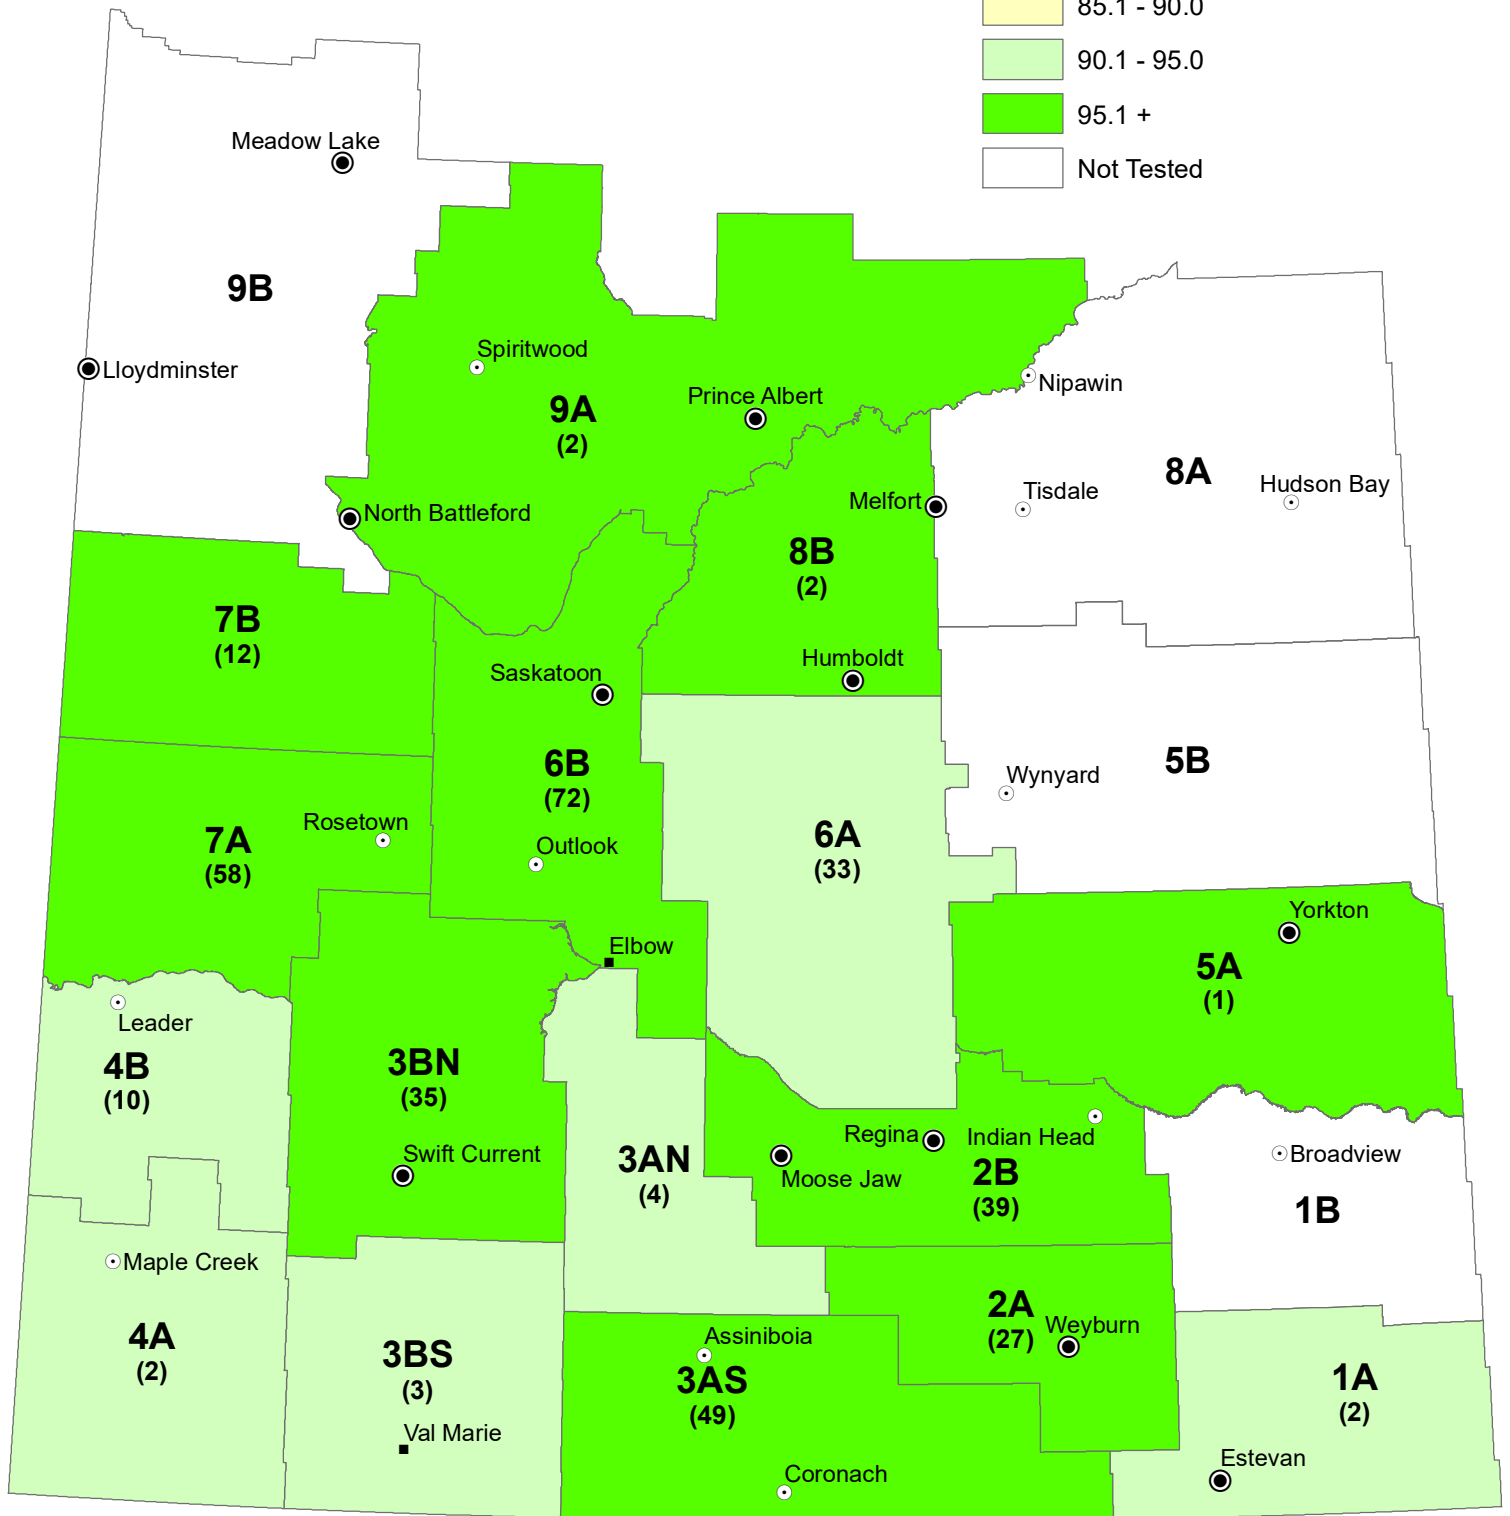

Seed germination of lentil seed samples

Average seed germination percentage

*Crop District Labels: Crop District (all samples tested)

Data Source:

Map generated from interim data submitted by Prairie Diagnostic Seed Labs, Discovery Seed Labs, and 20/20 Seed Labs which represents samples analyzed from the beginning of the 2023 harvest season until December 28, 2023.