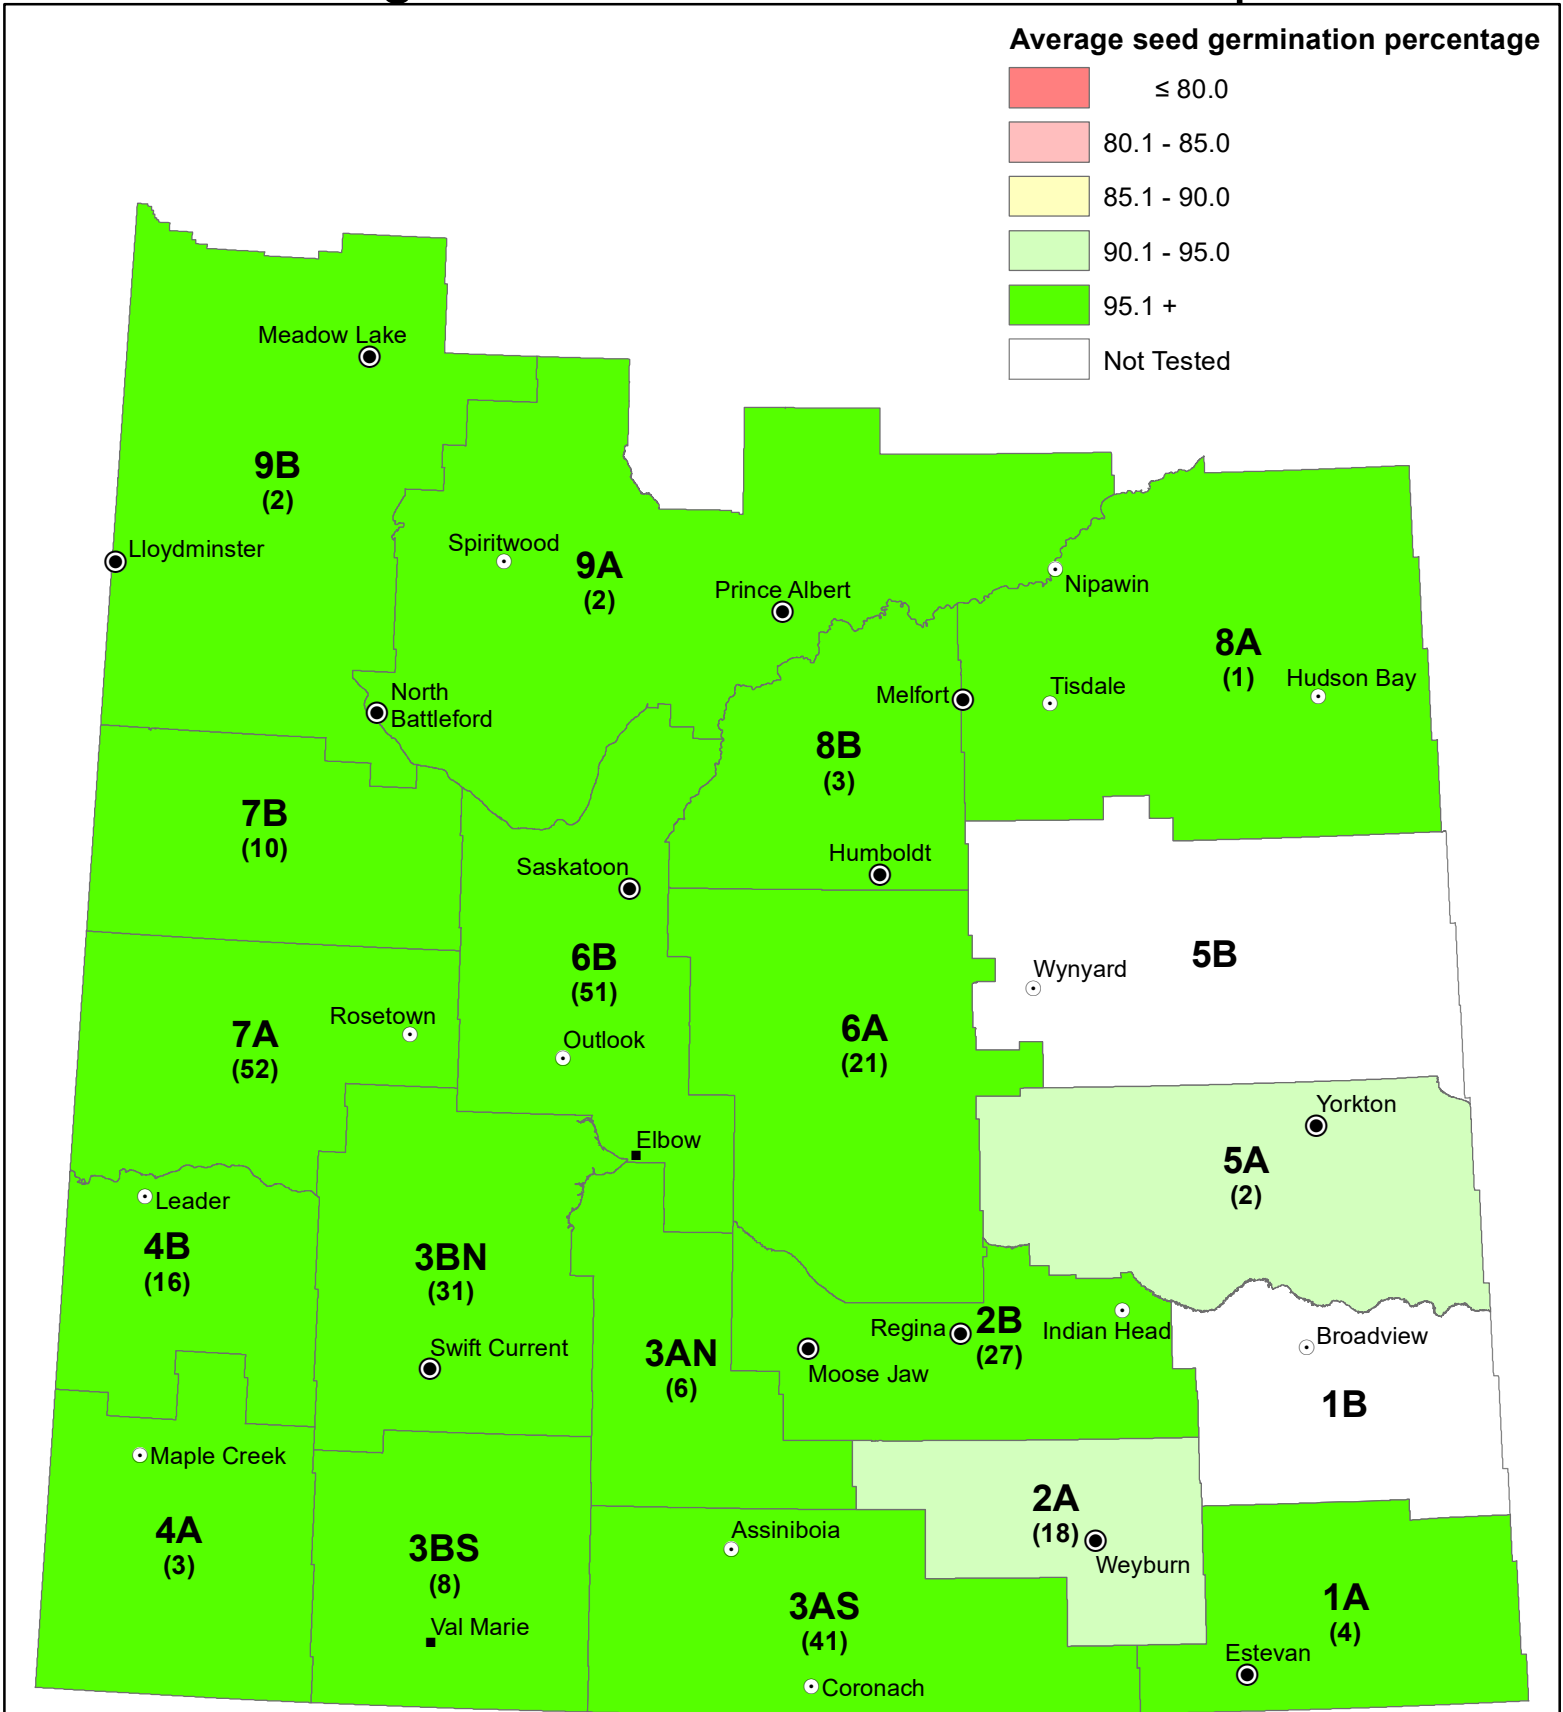

# Seed germination of lentil seed samples

\*Crop District Labels: Crop District (all samples tested)

**Data Source:**

Map generated from interim data submitted by Prairie Diagnostic Seed Labs, Discovery Seed Labs, and 20/20 Seed Labs which represents samples analyzed from the beginning of the 2022 harvest season until December 28, 2022.