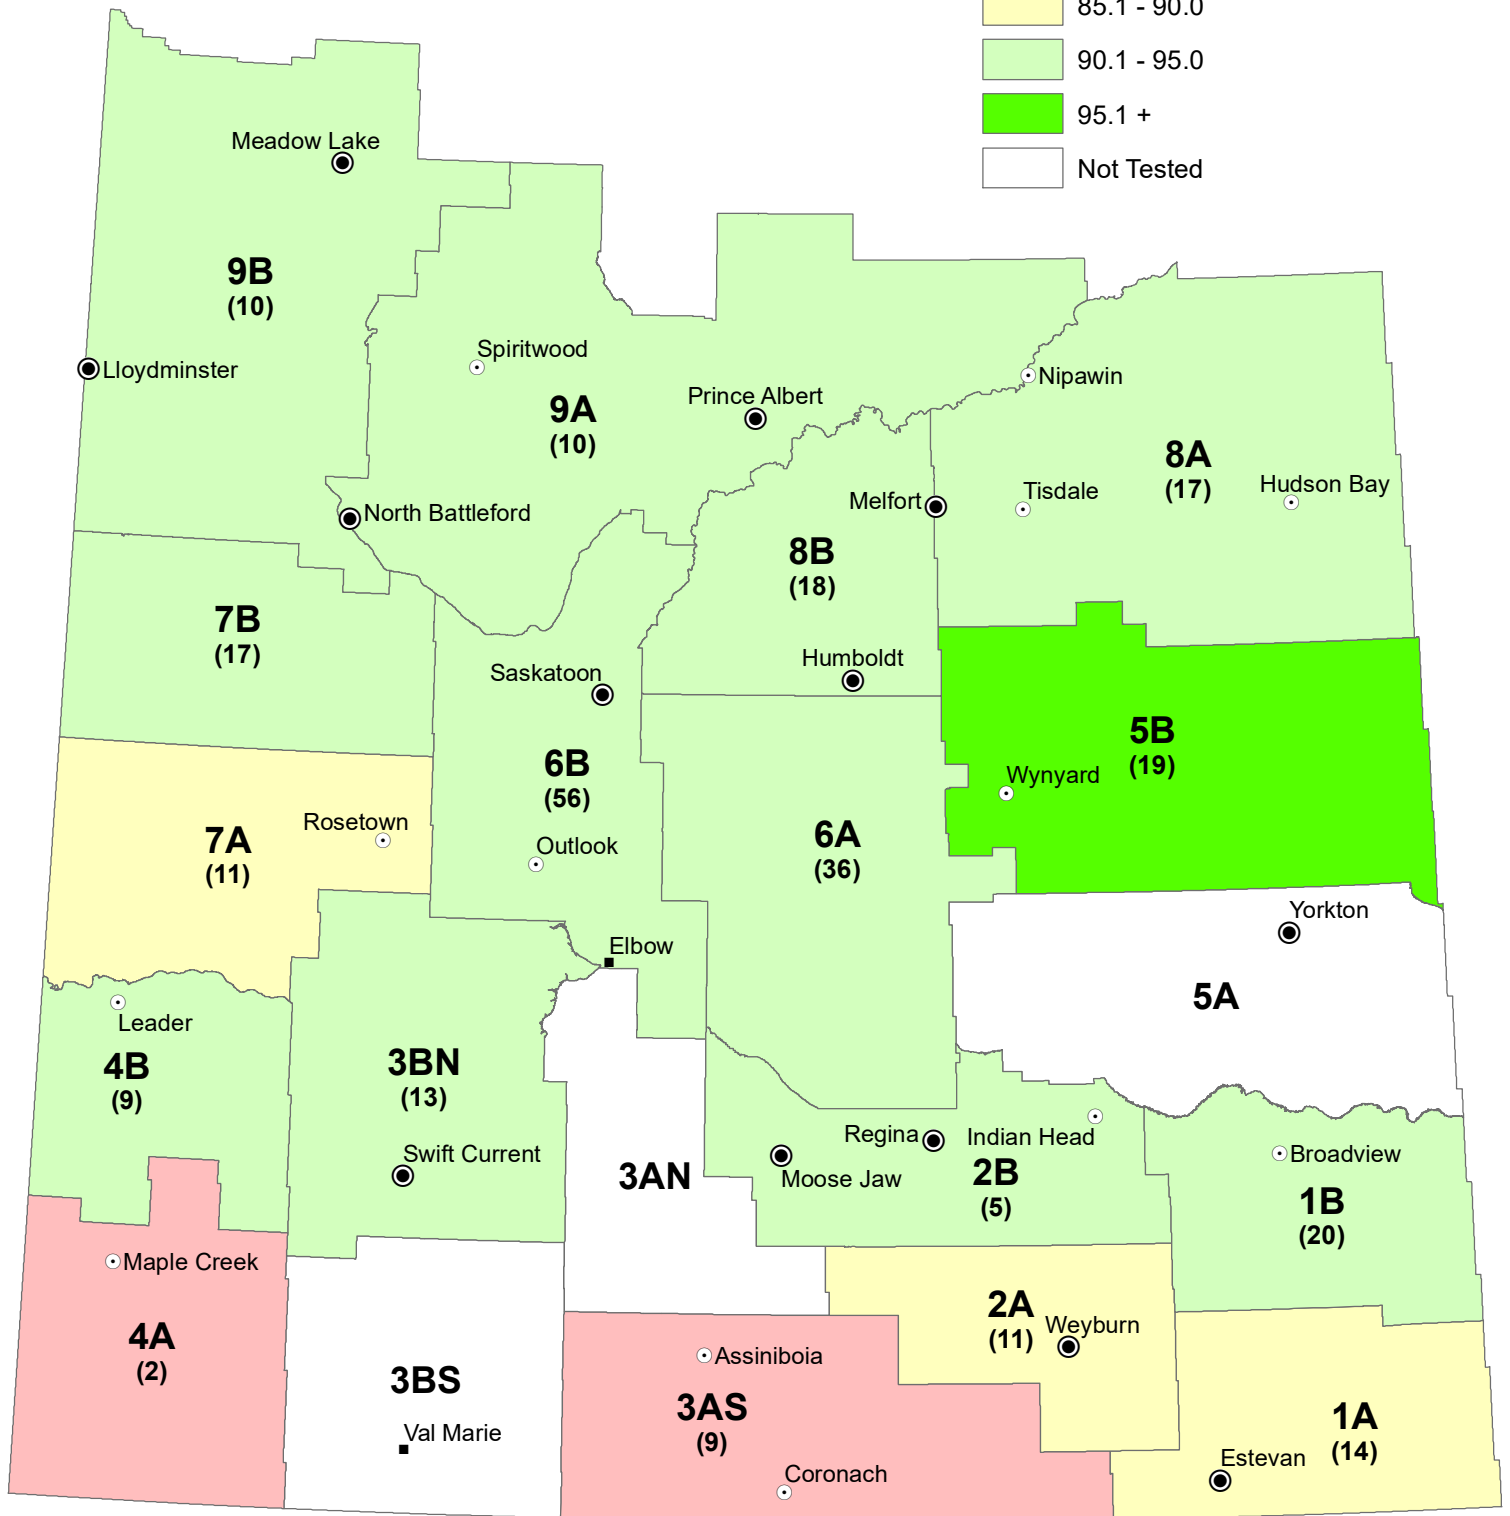

Seed germination of pea seed samples

Average seed germination percentage

*Crop District Labels: Crop District (all samples tested)

Data Source:

Map generated from interim data submitted by Prairie Diagnostic Seed Labs, Discovery Seed Labs, and 20/20 Seed Labs which represents samples analyzed from the beginning of the 2023 harvest season until December 28, 2023.