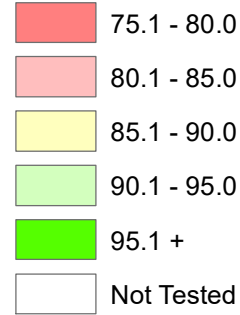

Seed germination of pea seed samples

Average seed germination percentage

*Crop District Labels: Crop District (all samples tested)

Data Source:

Map generated from interim data submitted by Prairie Diagnostic Seed Labs, Discovery Seed Labs, and 20/20 Seed Labs which represents samples analyzed from the beginning of the 2023 harvest season until December 28, 2023.