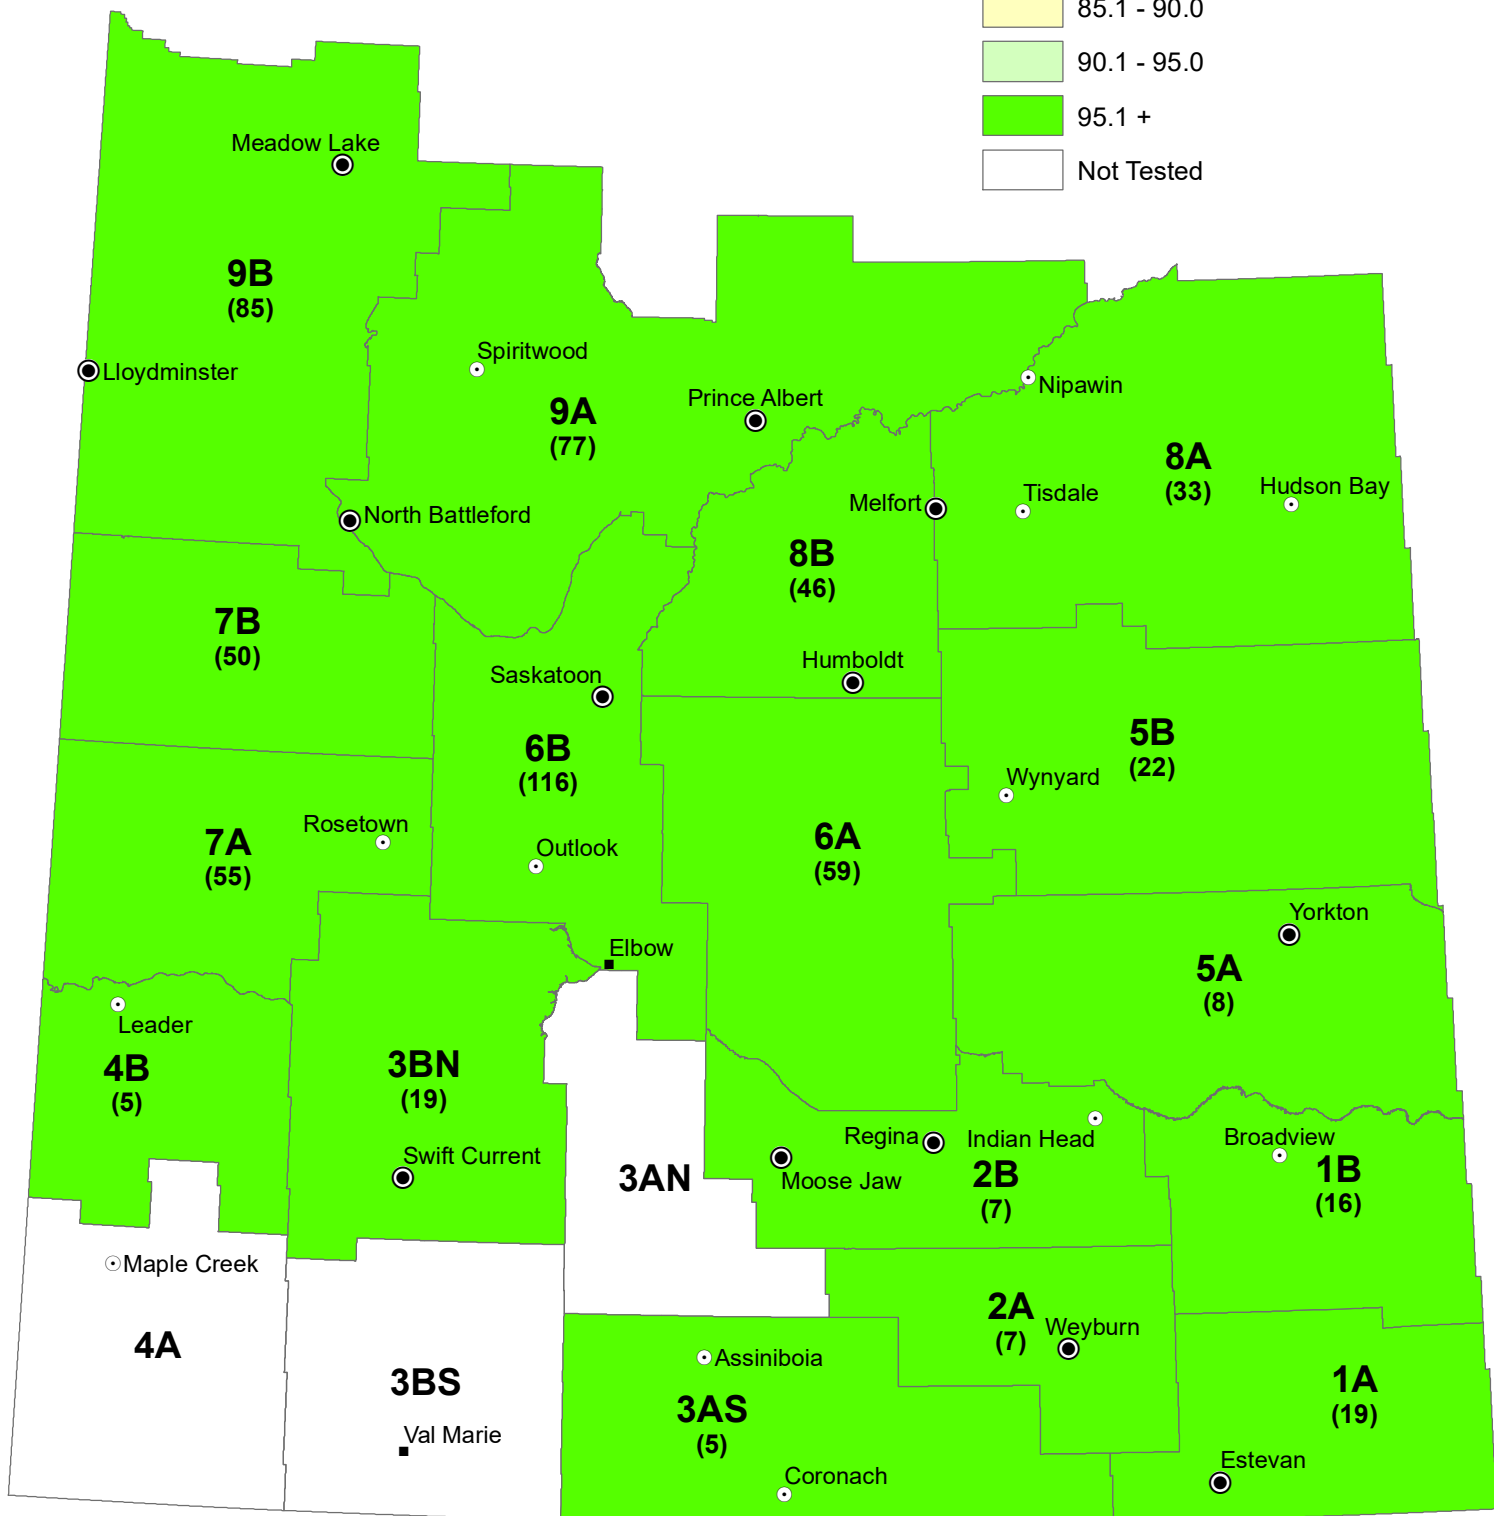

Seed germination of wheat seed samples

Average seed germination percentage

*Crop District Labels: Crop District (all samples tested)

Data Source:
Map generated from interim data submitted by Prairie Diagnostic Seed Labs, Discovery Seed Labs, and 20/20 Seed Labs which represents samples analyzed from the beginning of the 2023 harvest season until December 28, 2023.

Geomatics Services, Ministry of Agriculture February 22, 2024