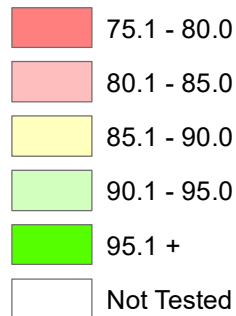

Seed germination of wheat seed samples

Average seed germination percentage

*Crop District Labels: Crop District (all samples tested)

Data Source:
Map generated from interim data submitted by Prairie Diagnostic Seed Labs, Discovery Seed Labs, and 20/20 Seed Labs which represents samples analyzed from the beginning of the 2023 harvest season until December 28, 2023.