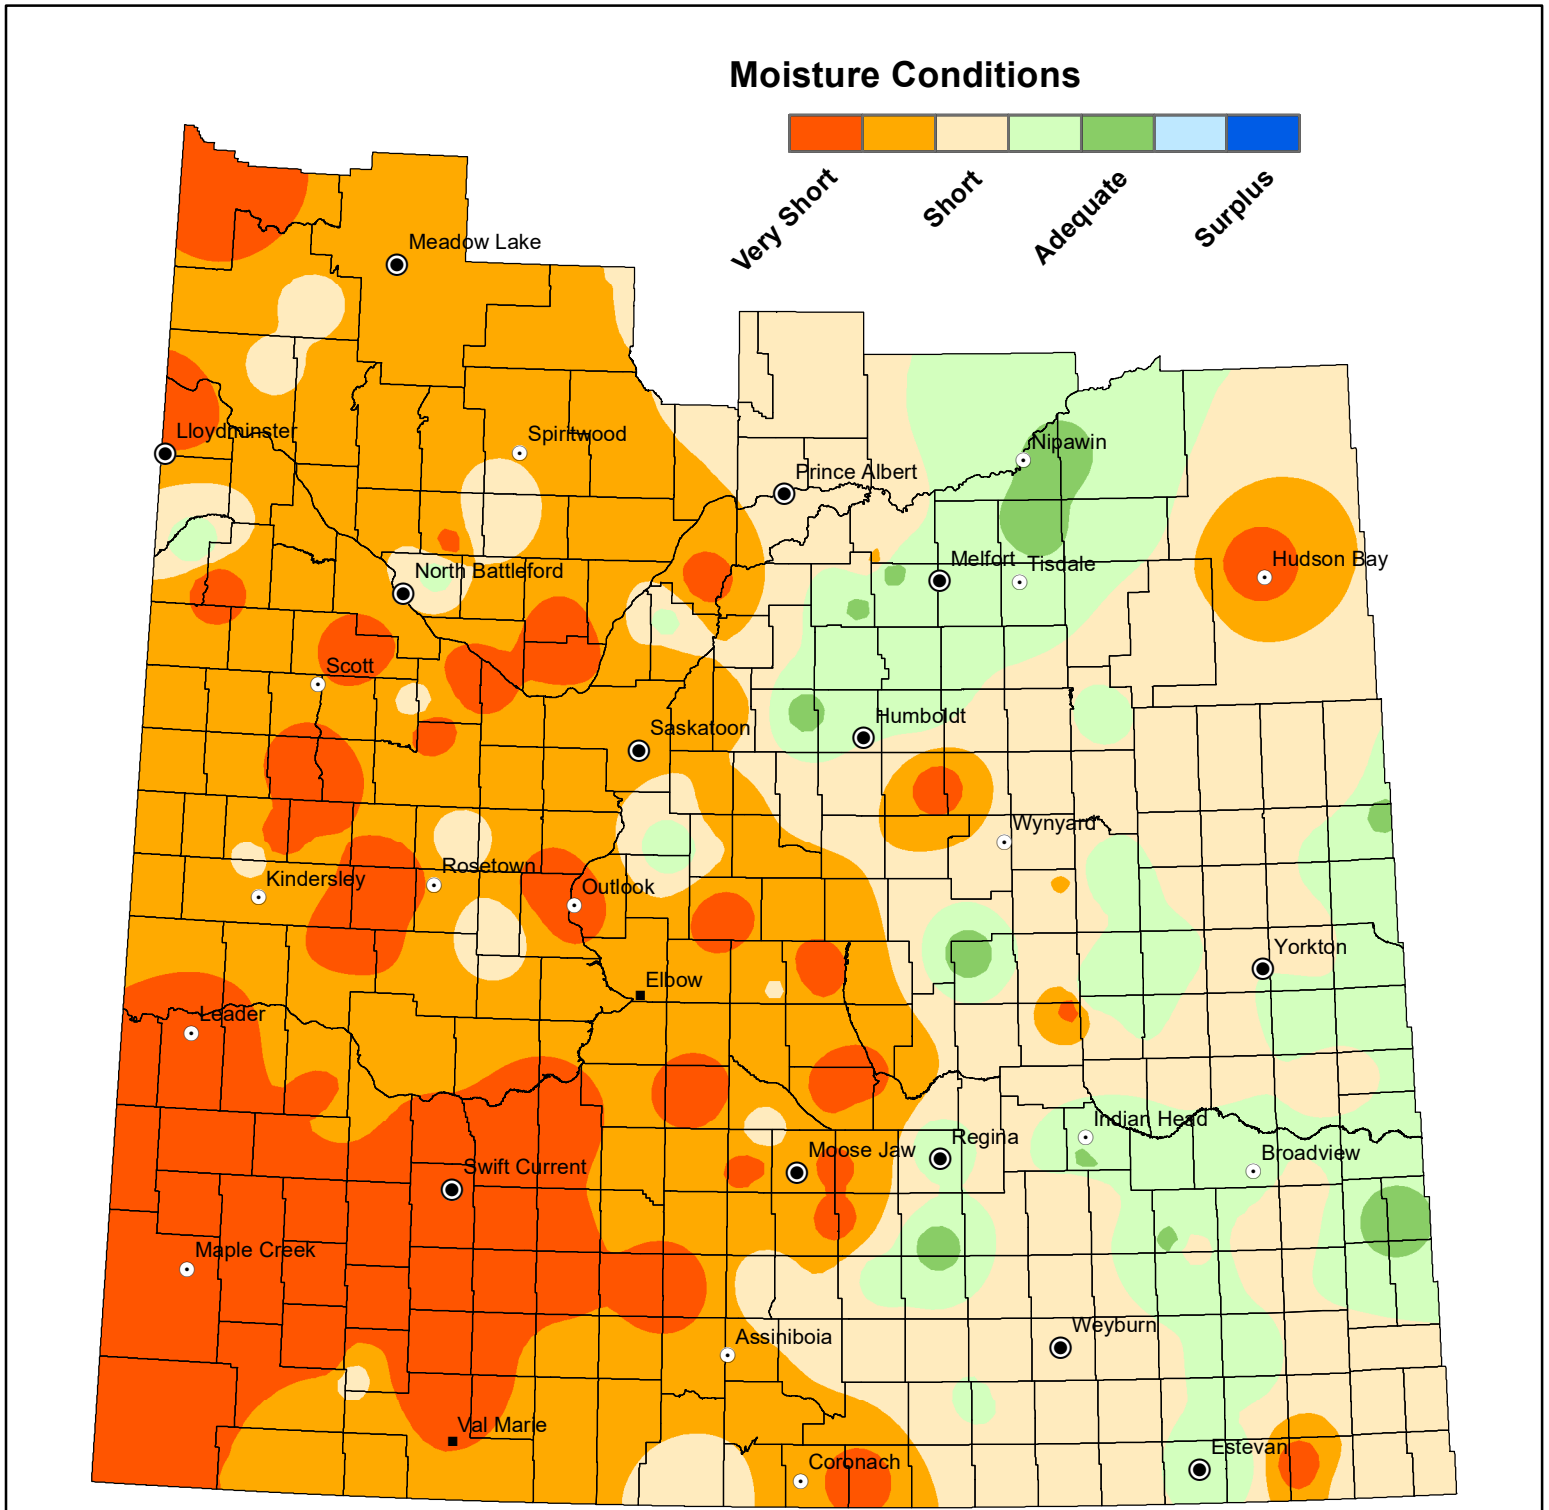

Hay and Pasture Topsoil Moisture Conditions

October 17, 2022

NOTE: Since techniques used to smooth the transition between zones can affect the values in localized areas, this map should be used for regional analysis only.

Data Source:
Moisture - Ministry of Agriculture, Crop Report Database
IDW interpolation (power 2.5, fixed radius 300 km)

Geomatics Services, Ministry of Agriculture October 19, 2022