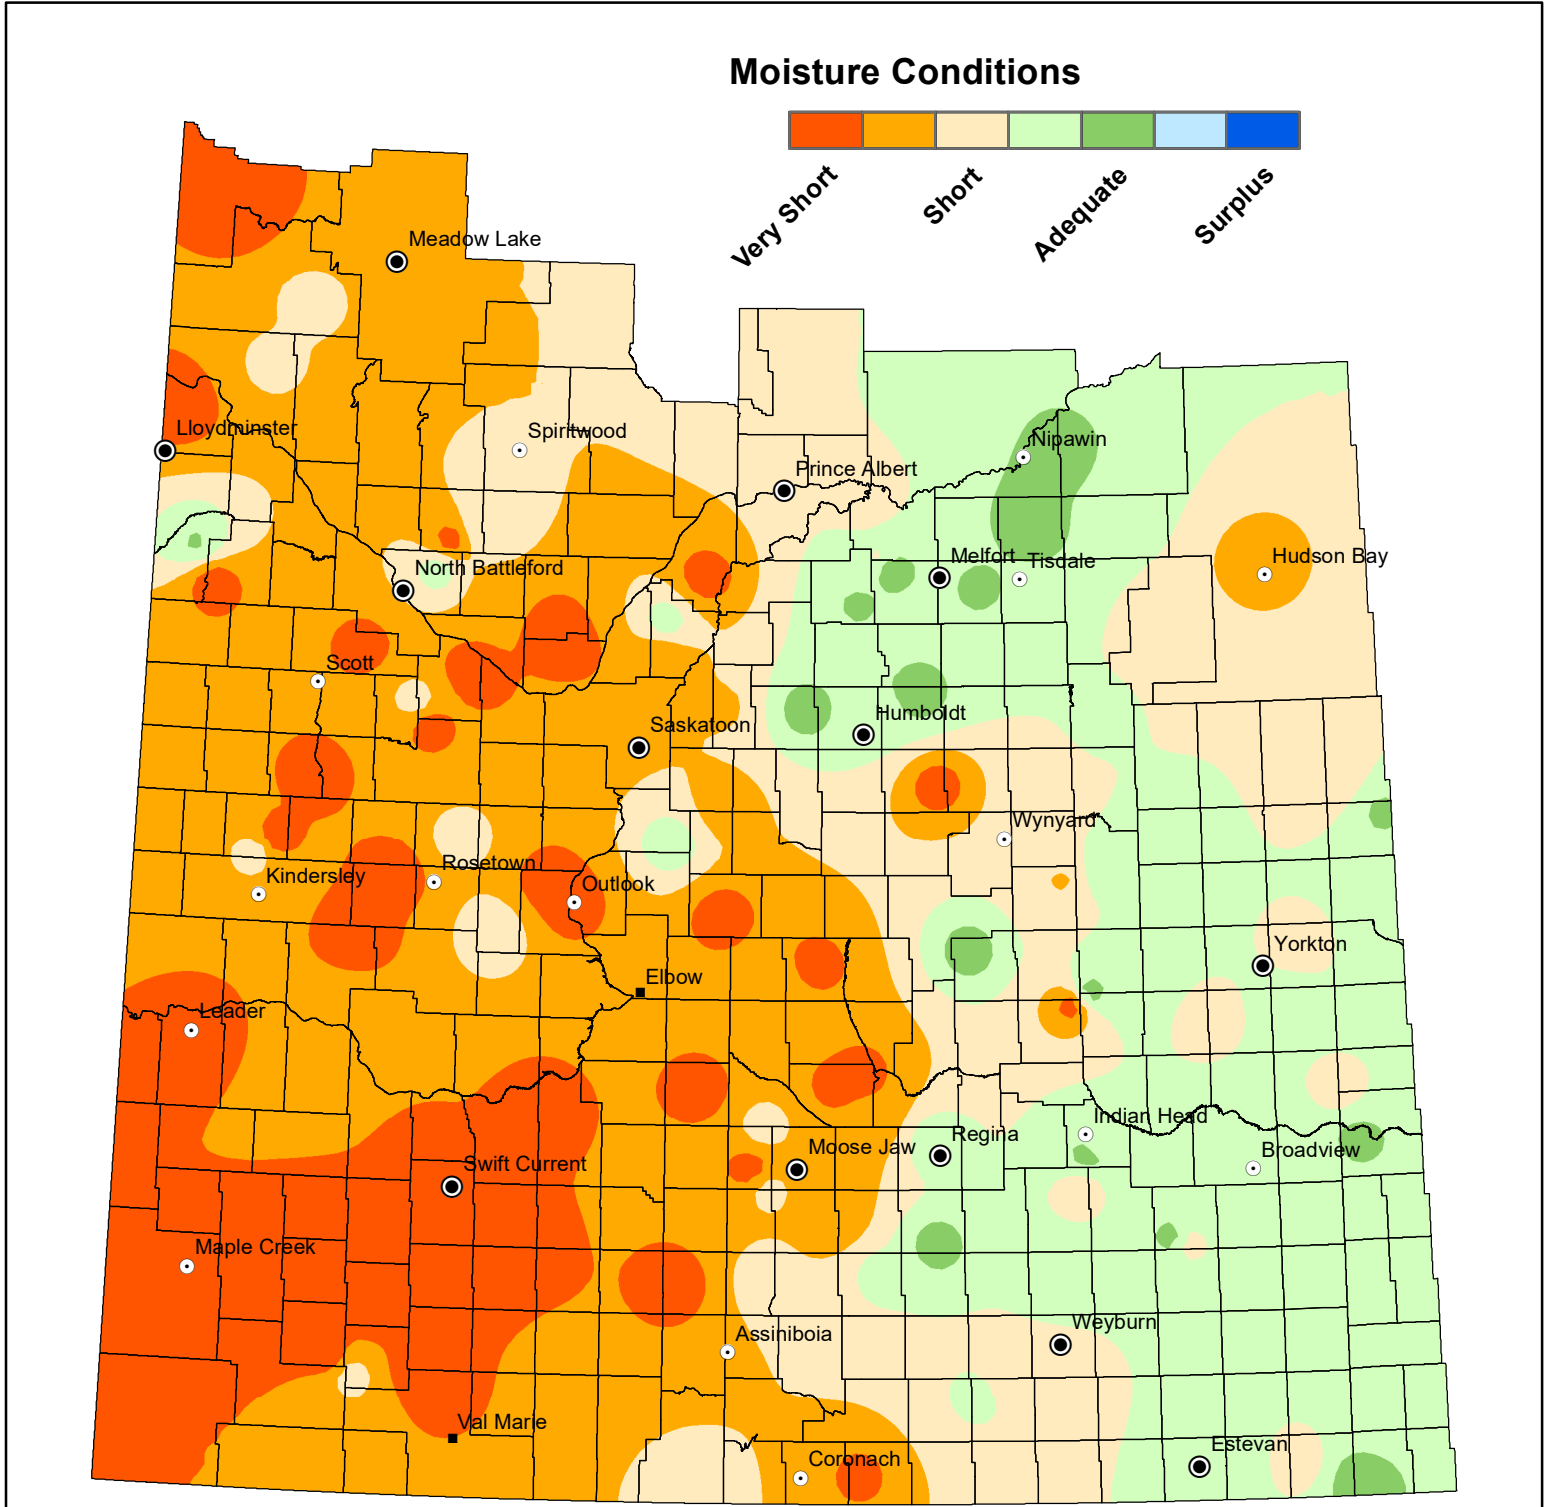

Cropland Topsoil Moisture Conditions

October 17, 2022

NOTE: Since techniques used to smooth the transition between zones can affect the values in localized areas, this map should be used for regional analysis only.

Projection: UTM Zone 13 Datum: NAD83

Data Source:
Moisture - Ministry of Agriculture, Crop Report Database
IDW interpolation (power 2.5, fixed radius 300 km)

Geomatics Services, Ministry of Agriculture October 19, 2022