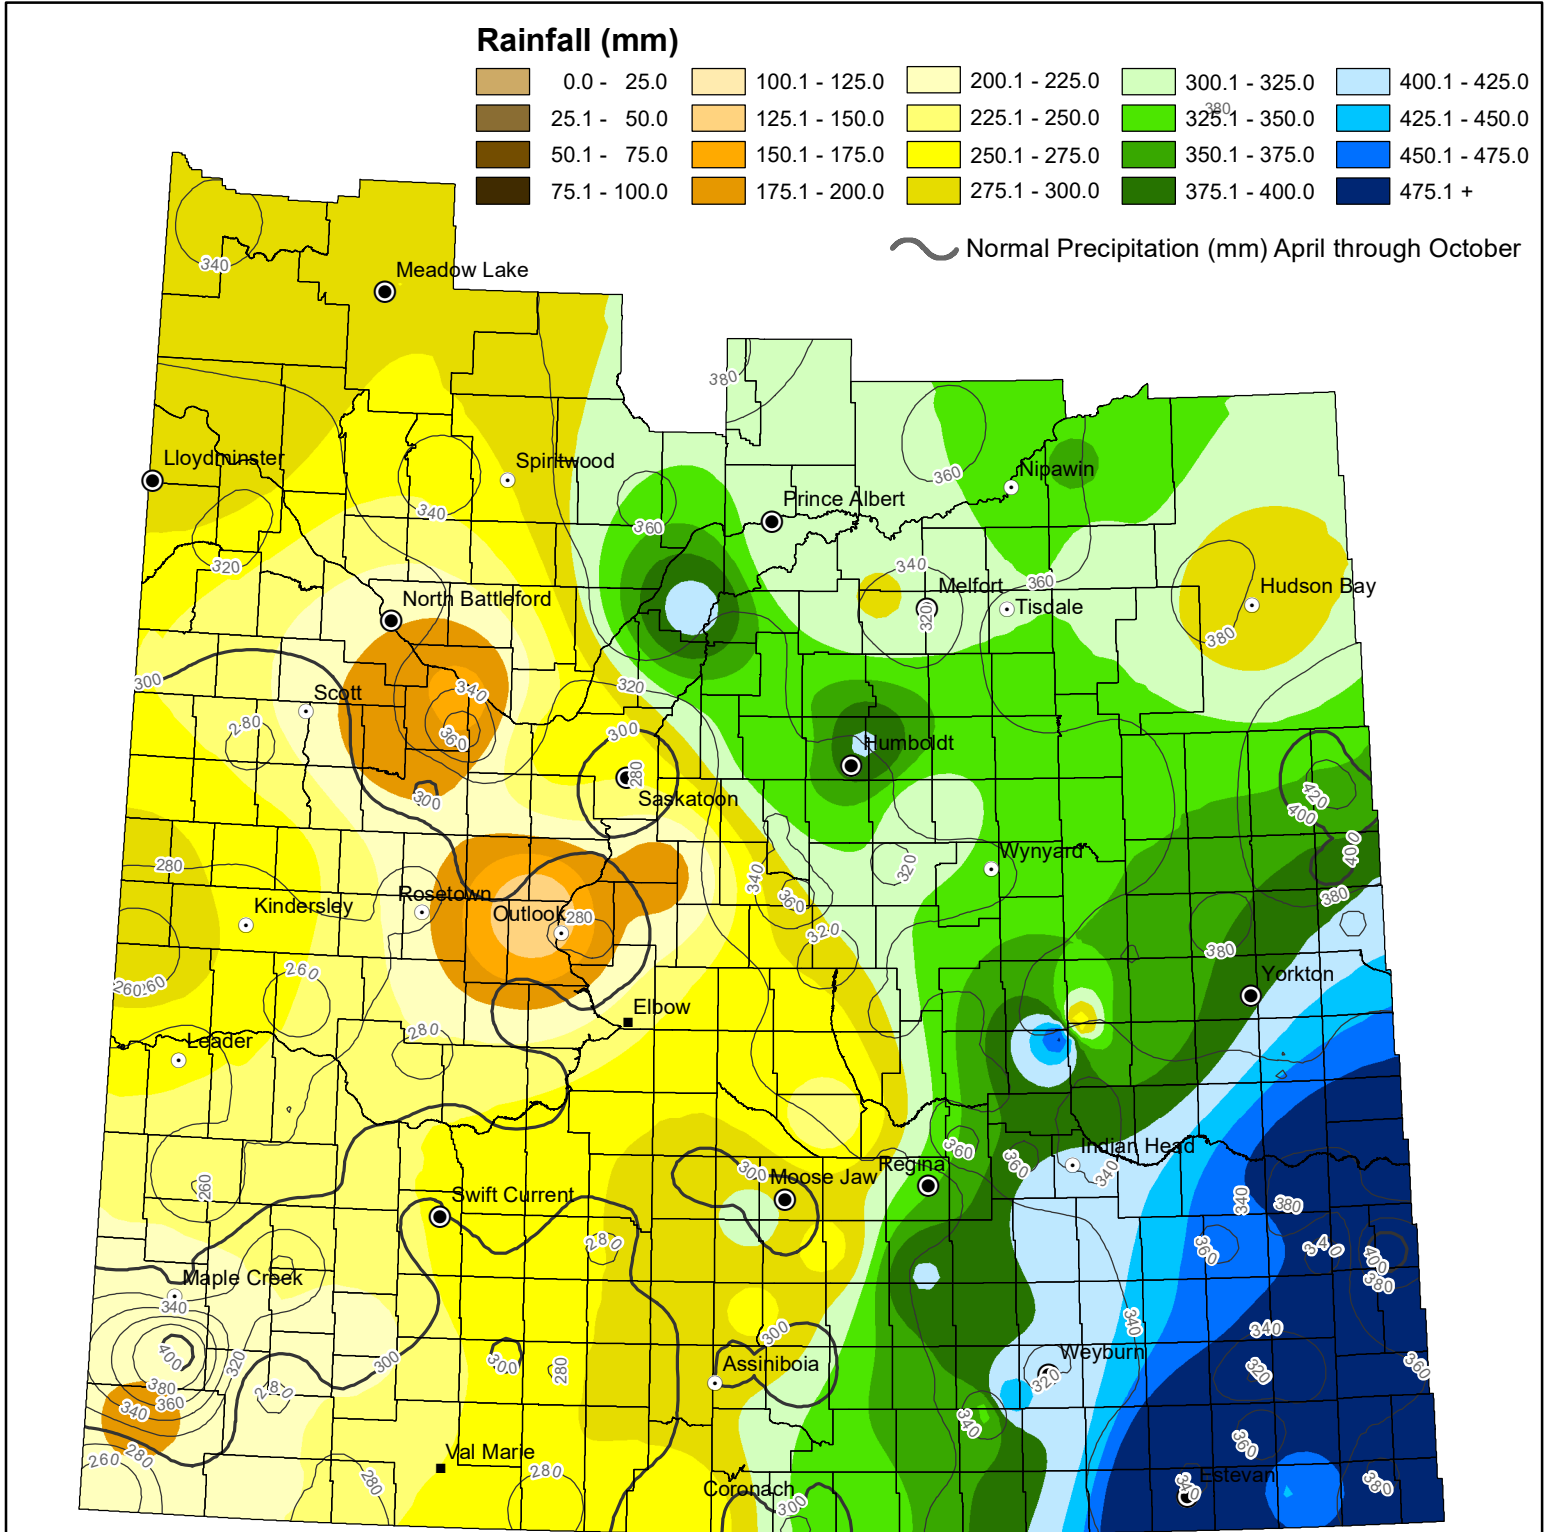

Cumulative Rainfall

from April 1 to October 17, 2022

NOTE: Since techniques used to smooth the transition between zones can affect the values in localized areas, this map should be used for regional analysis only.

Projection: UTM Zone 13 Datum: NAD83

Data Source:
Rainfall - Ministry of Agriculture, Crop Report Database
IDW interpolation (power 2.5, fixed radius 300 km)

Geomatics Services, Ministry of Agriculture

October 19, 2022