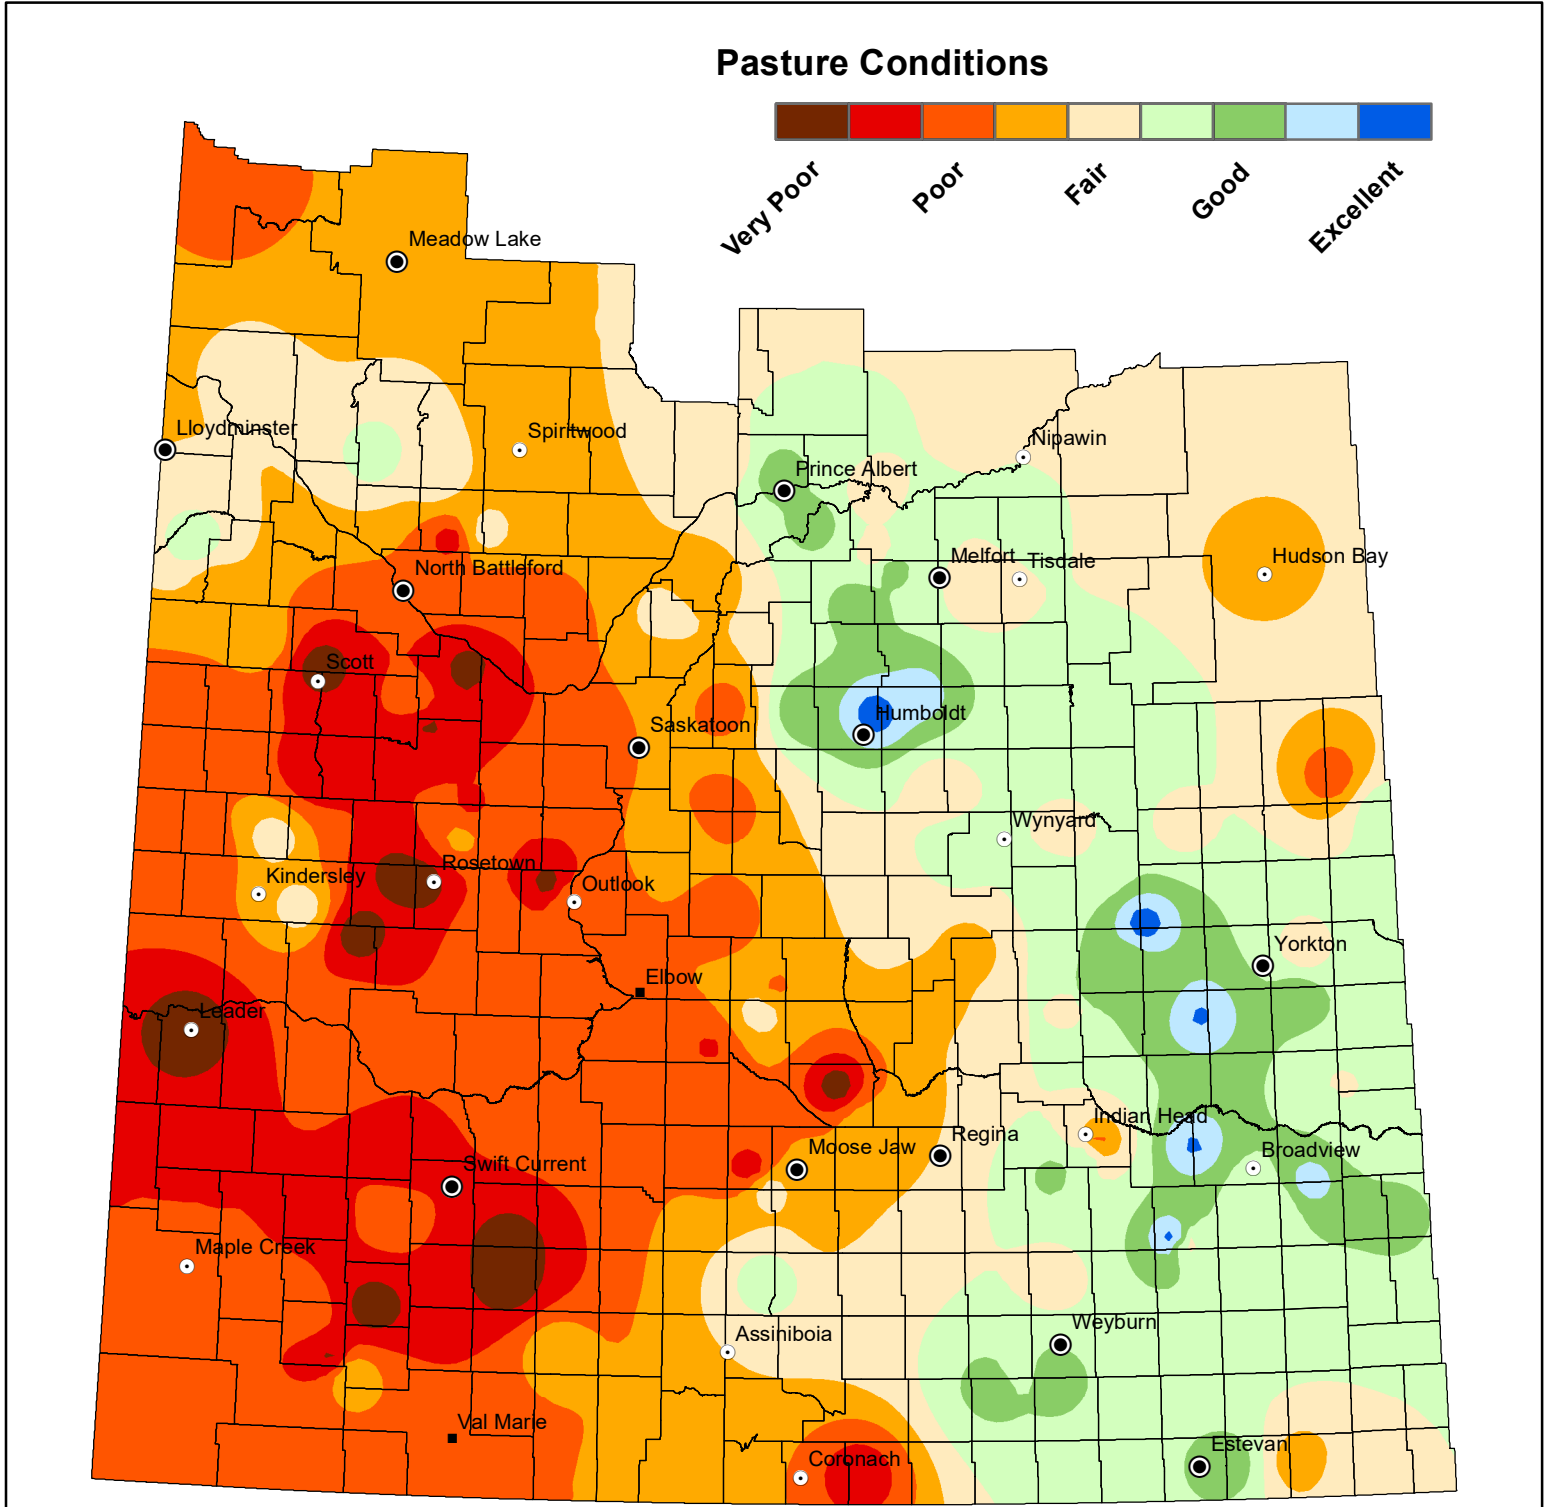

Pasture Conditions

September 19, 2022

NOTE: Since techniques used to smooth the transition between zones can affect the values in localized areas, this map should be used for regional analysis only.

Data Source:
Moisture - Ministry of Agriculture, Crop Report Database
IDW interpolation (power 2.5, fixed radius 300 km)

Geomatics Services, Ministry of Agriculture September 21, 2022