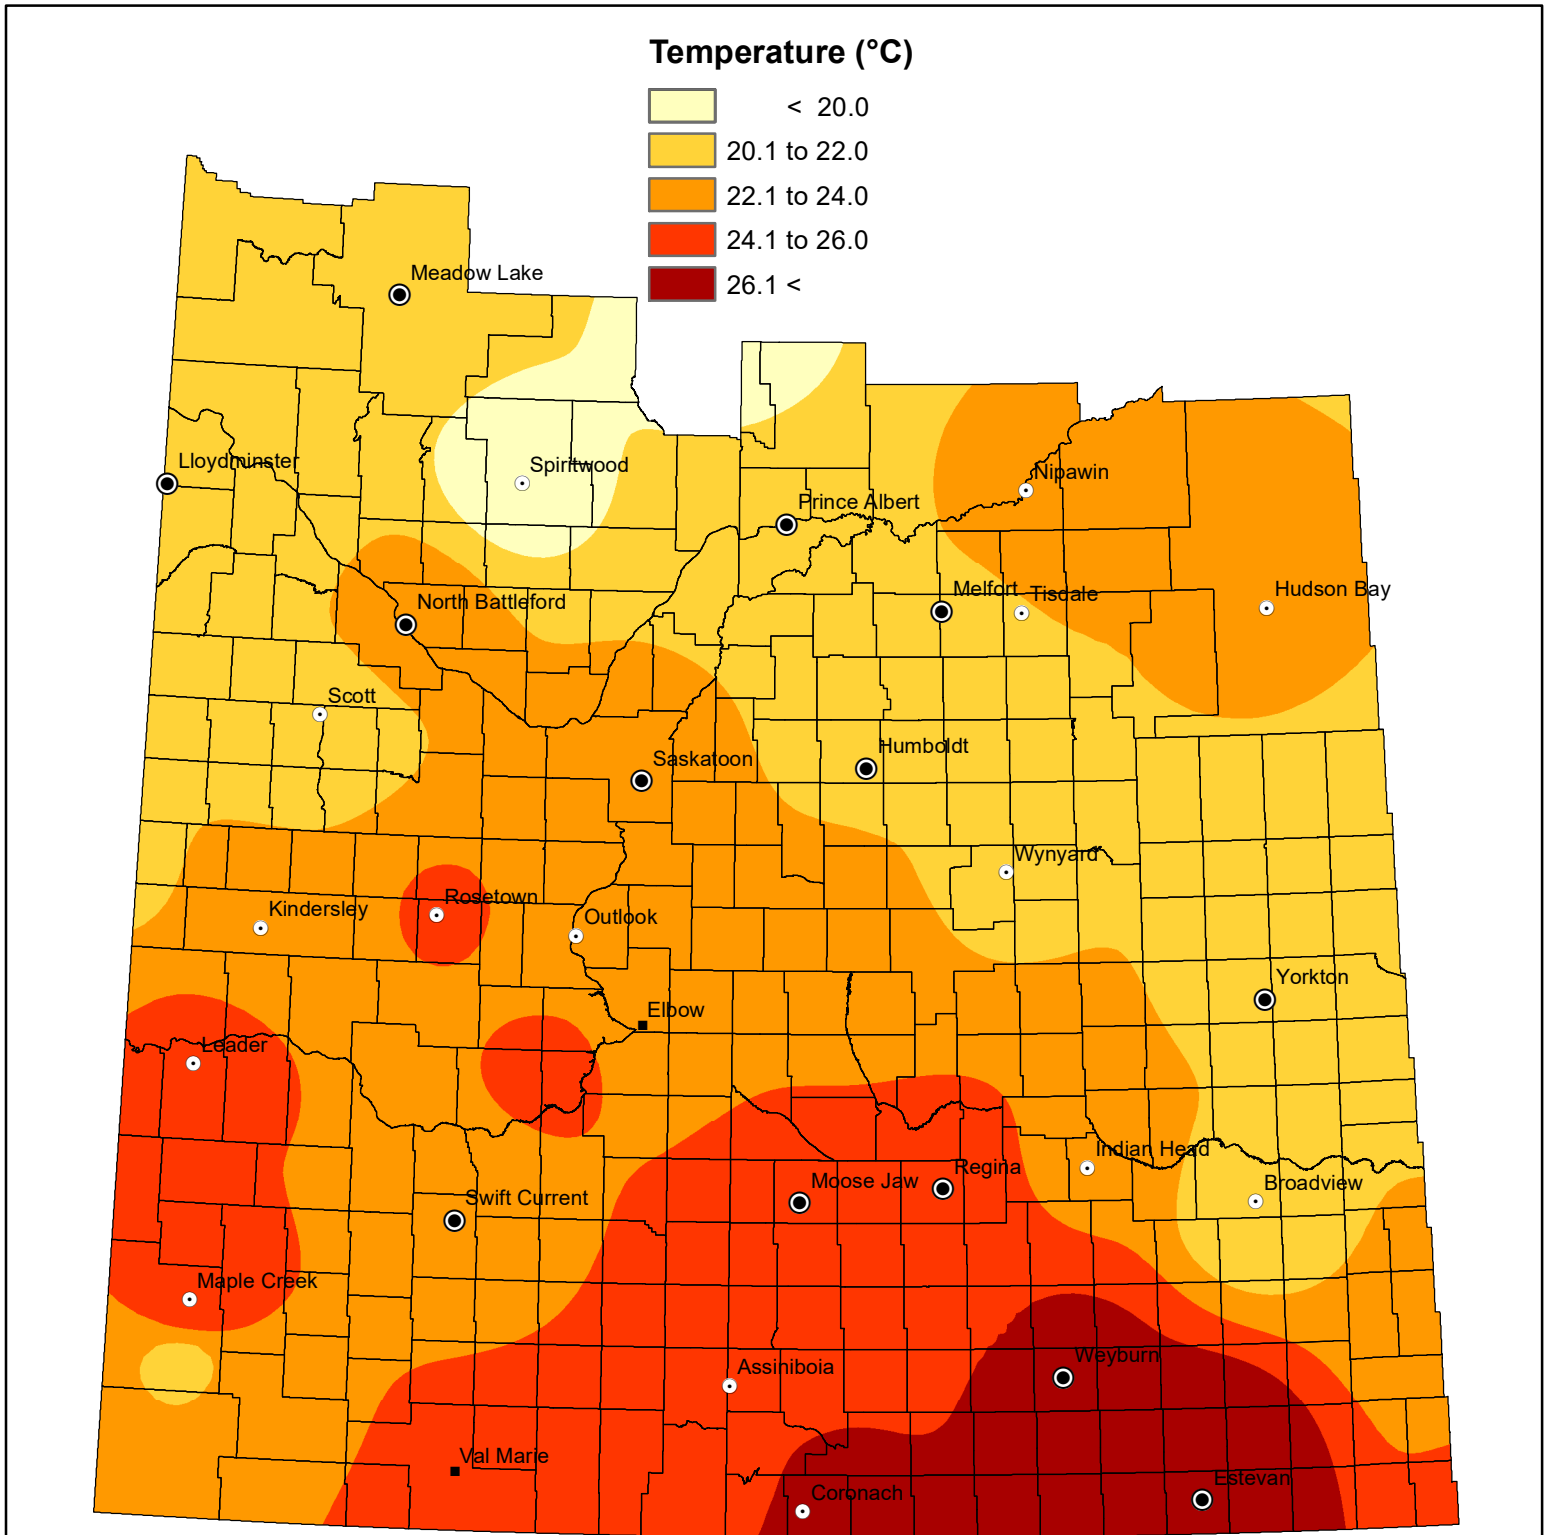

Maximum Temperature

from September 13 to September 19, 2022

NOTE: Since techniques used to smooth the transition between zones can affect the values in localized areas, this map should be used for regional analysis only.

Data Sources:
 Temperature data - Saskatchewan Ministry of Environment (Wildfire Management Branch) and Environment Canada.
 Temperature data compiled and quality controlled by Agriculture and Agri-Food Canada
 IDW interpolation (power 3.5, fixed radius 300 km)
 Geomatics Services, Ministry of Agriculture September 21, 2022