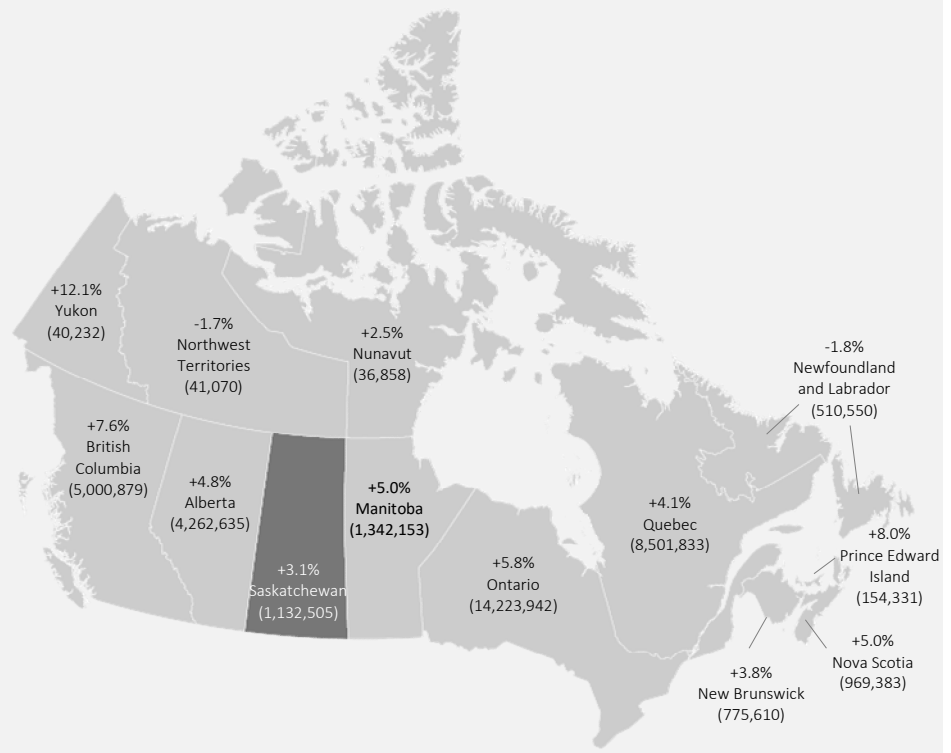

# SASKATCHEWAN

### SASKATCHEWAN HIGHLIGHTS

Total Population 2021: **1,132,505**  
Total Population 2016: **1,098,352**  
Growth (2016 to 2021): **+3.1%**