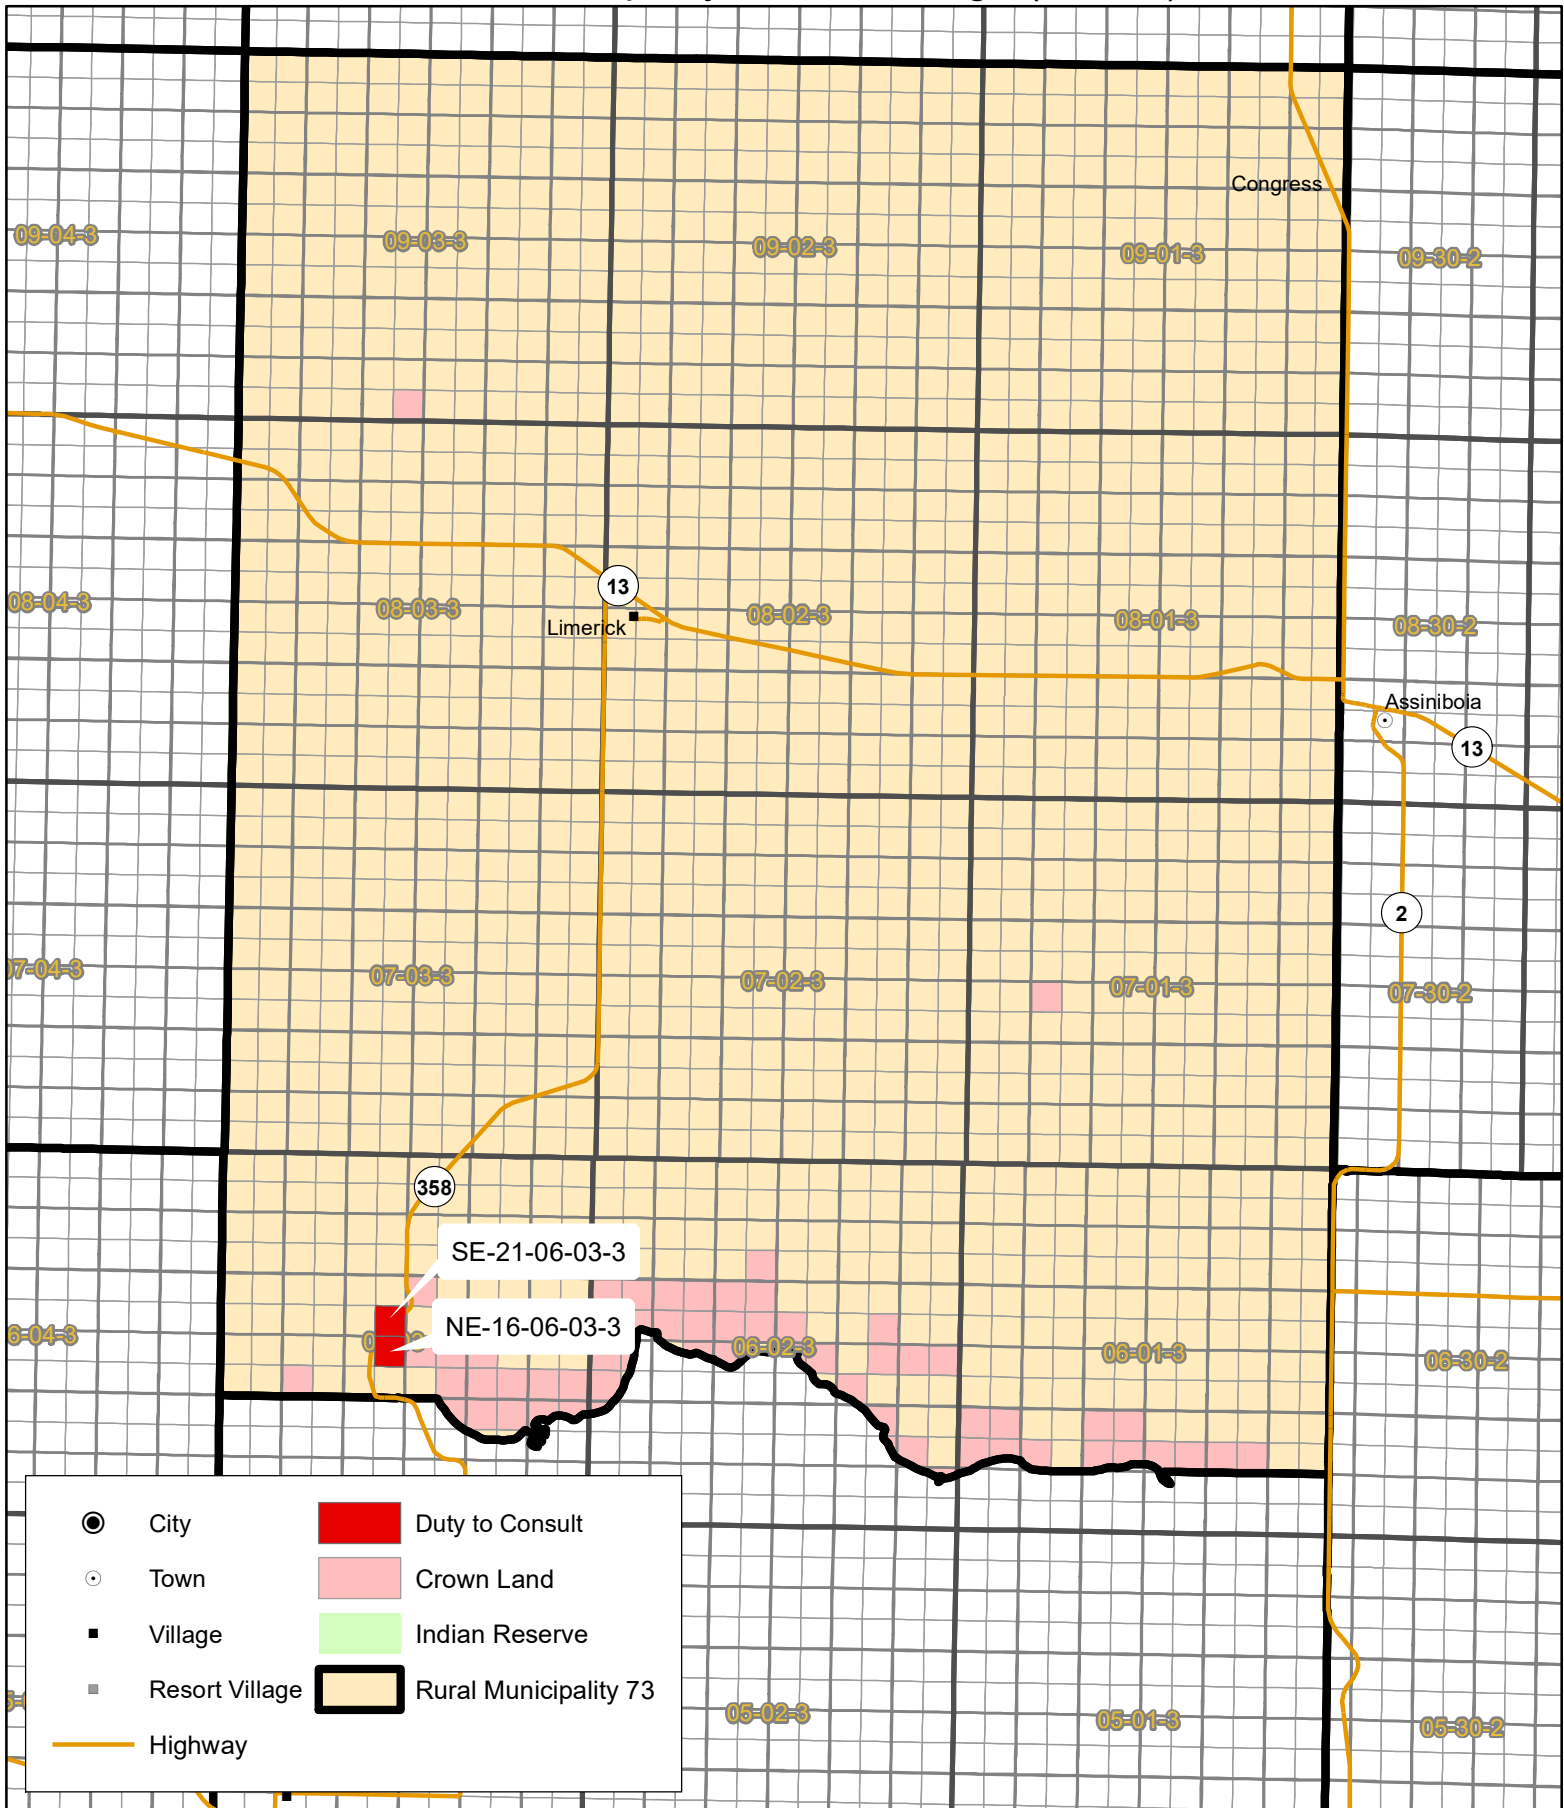

## Rural Municipality of Stonehenge (No. 73)

●	City	■	Duty to Consult
○	Town	■	Crown Land
■	Village	■	Indian Reserve
■	Resort Village	■	Rural Municipality 73
—	Highway		

Data Source:  
Crown Land - Lands Branch

Geomatics Services, Ministry of Agriculture July 11, 2022