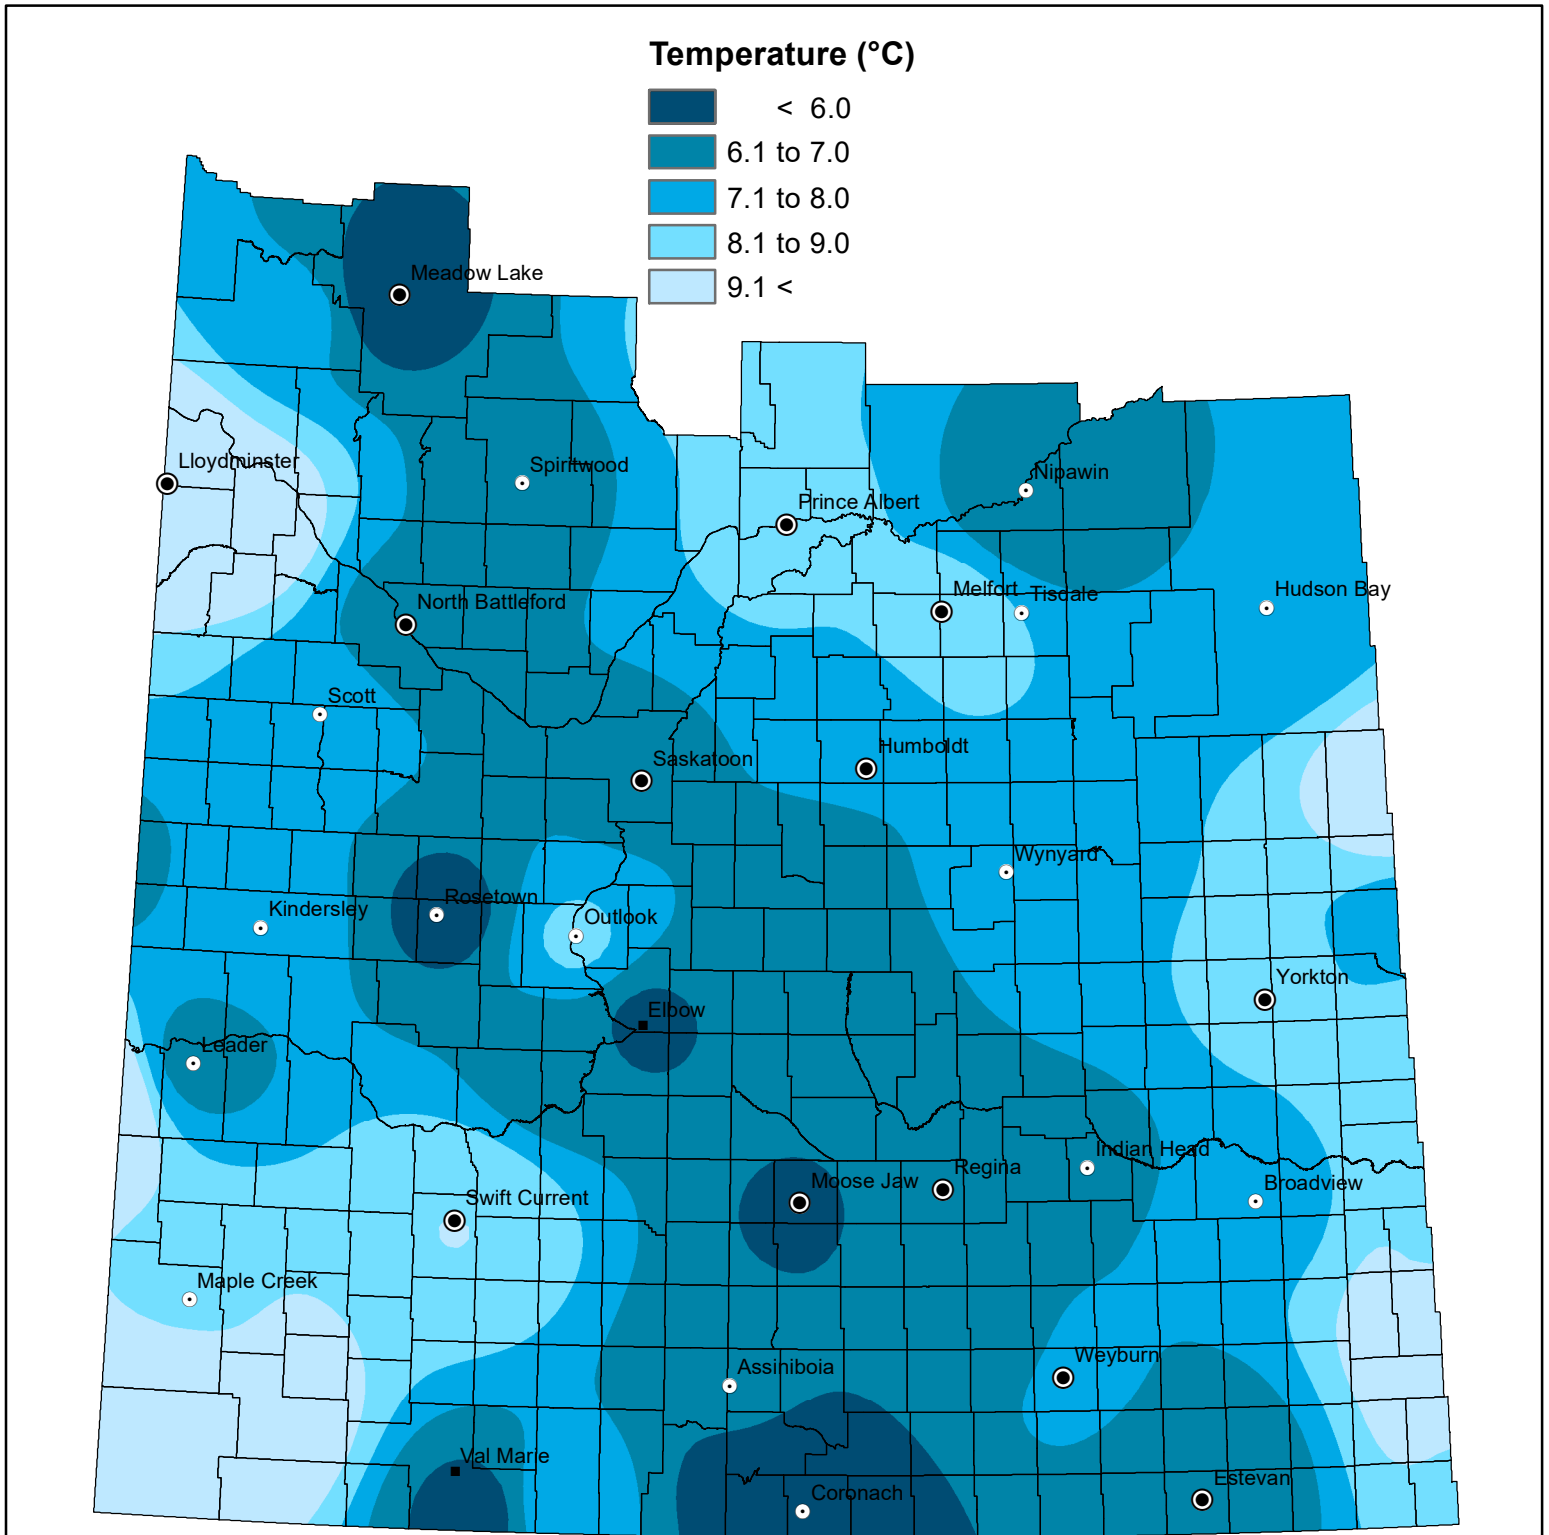

# Minimum Temperature

## from July 26 to August 1, 2022

NOTE: Since techniques used to smooth the transition between zones can affect the values in localized areas, this map should be used for regional analysis only.

Data Sources:  
 Temperature data - Saskatchewan Ministry of Environment (Wildfire Management Branch) and Environment Canada.  
 Temperature data compiled and quality controlled by Agriculture and Agri-Food Canada  
 IDW interpolation (power 3.5, fixed radius 300 km)  
 Geomatics Services, Ministry of Agriculture August 3, 2022