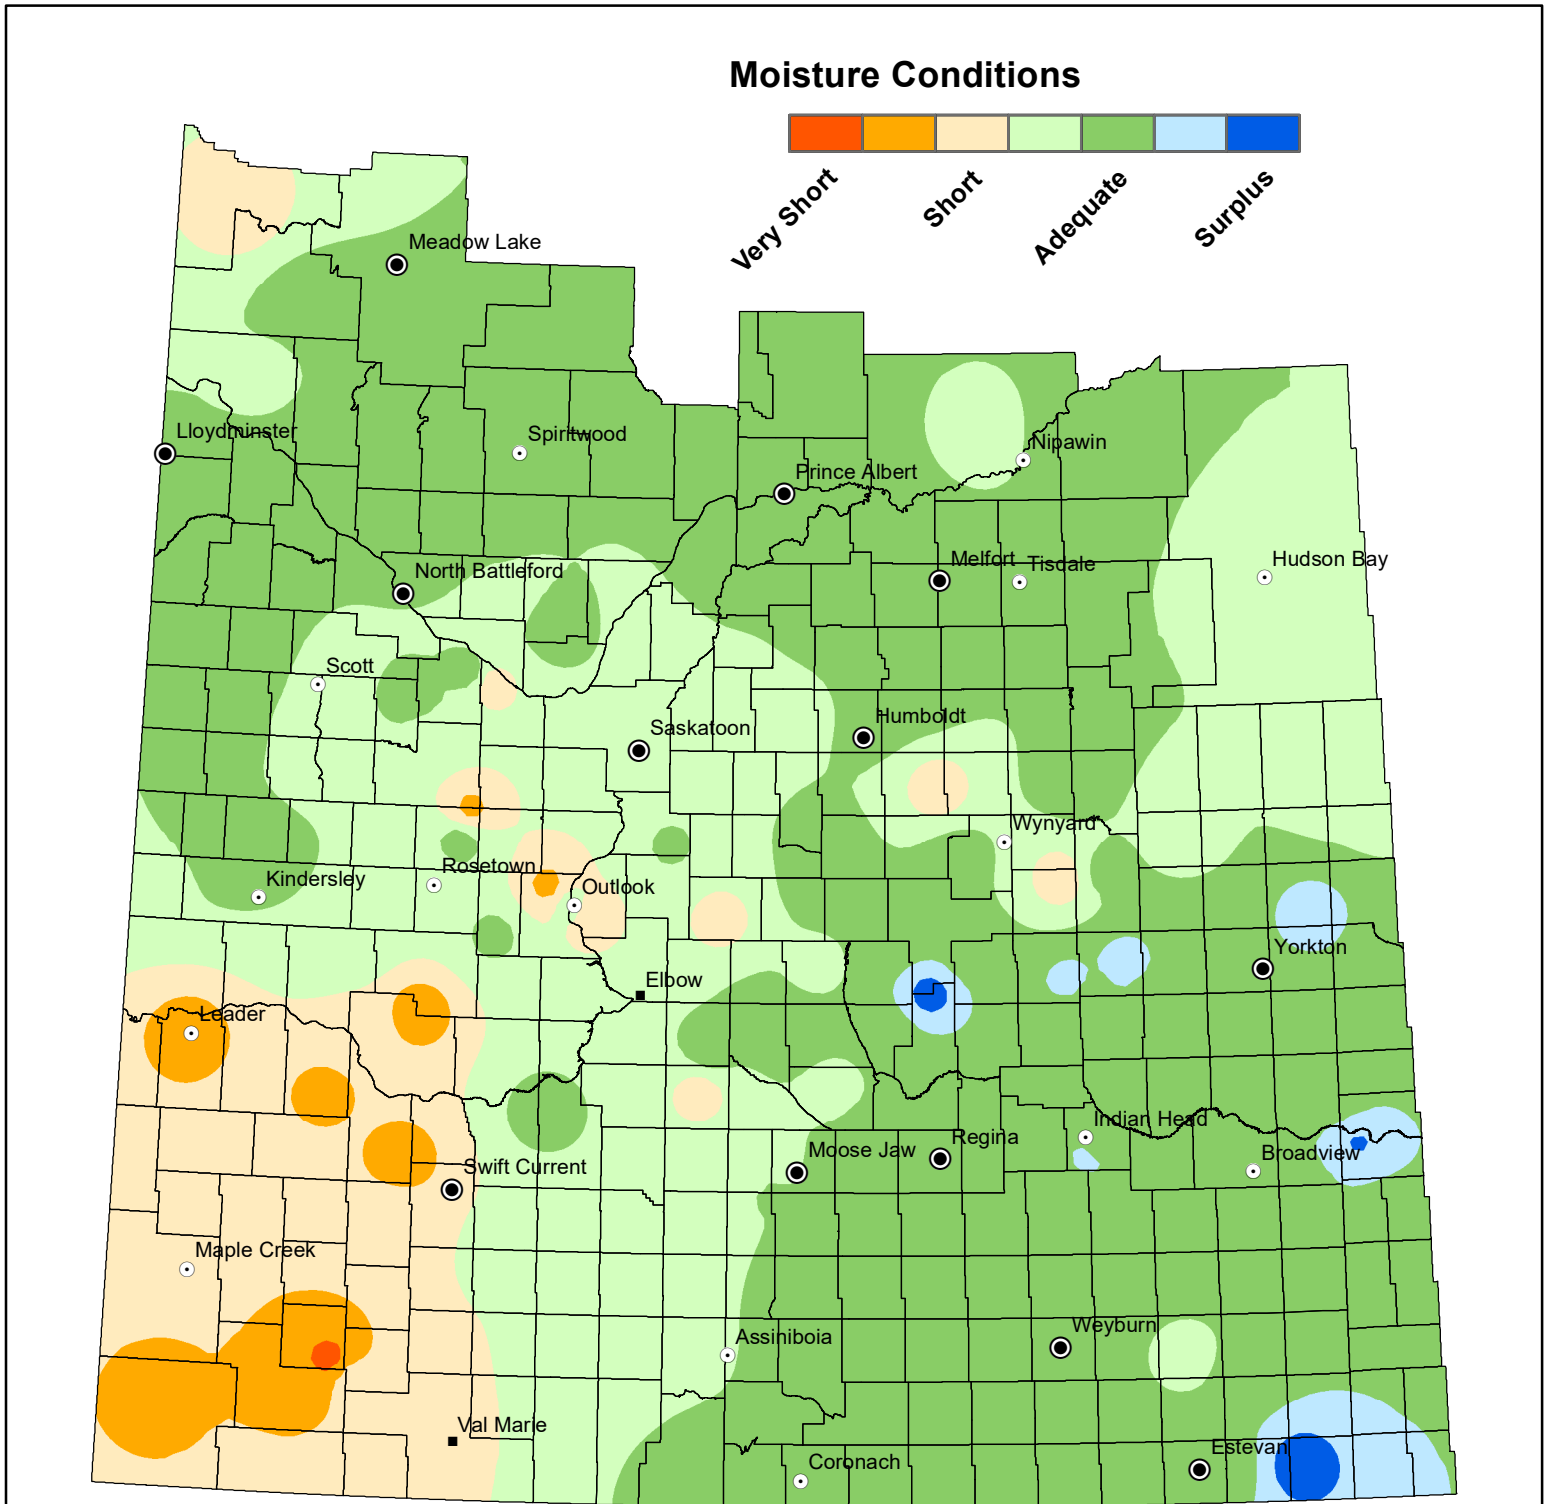

Cropland Topsoil Moisture Conditions

August 1, 2022

NOTE: Since techniques used to smooth the transition between zones can affect the values in localized areas, this map should be used for regional analysis only.

Data Source:
Moisture - Ministry of Agriculture, Crop Report Database
IDW interpolation (power 2.5, fixed radius 300 km)

Geomatics Services, Ministry of Agriculture August 3, 2022