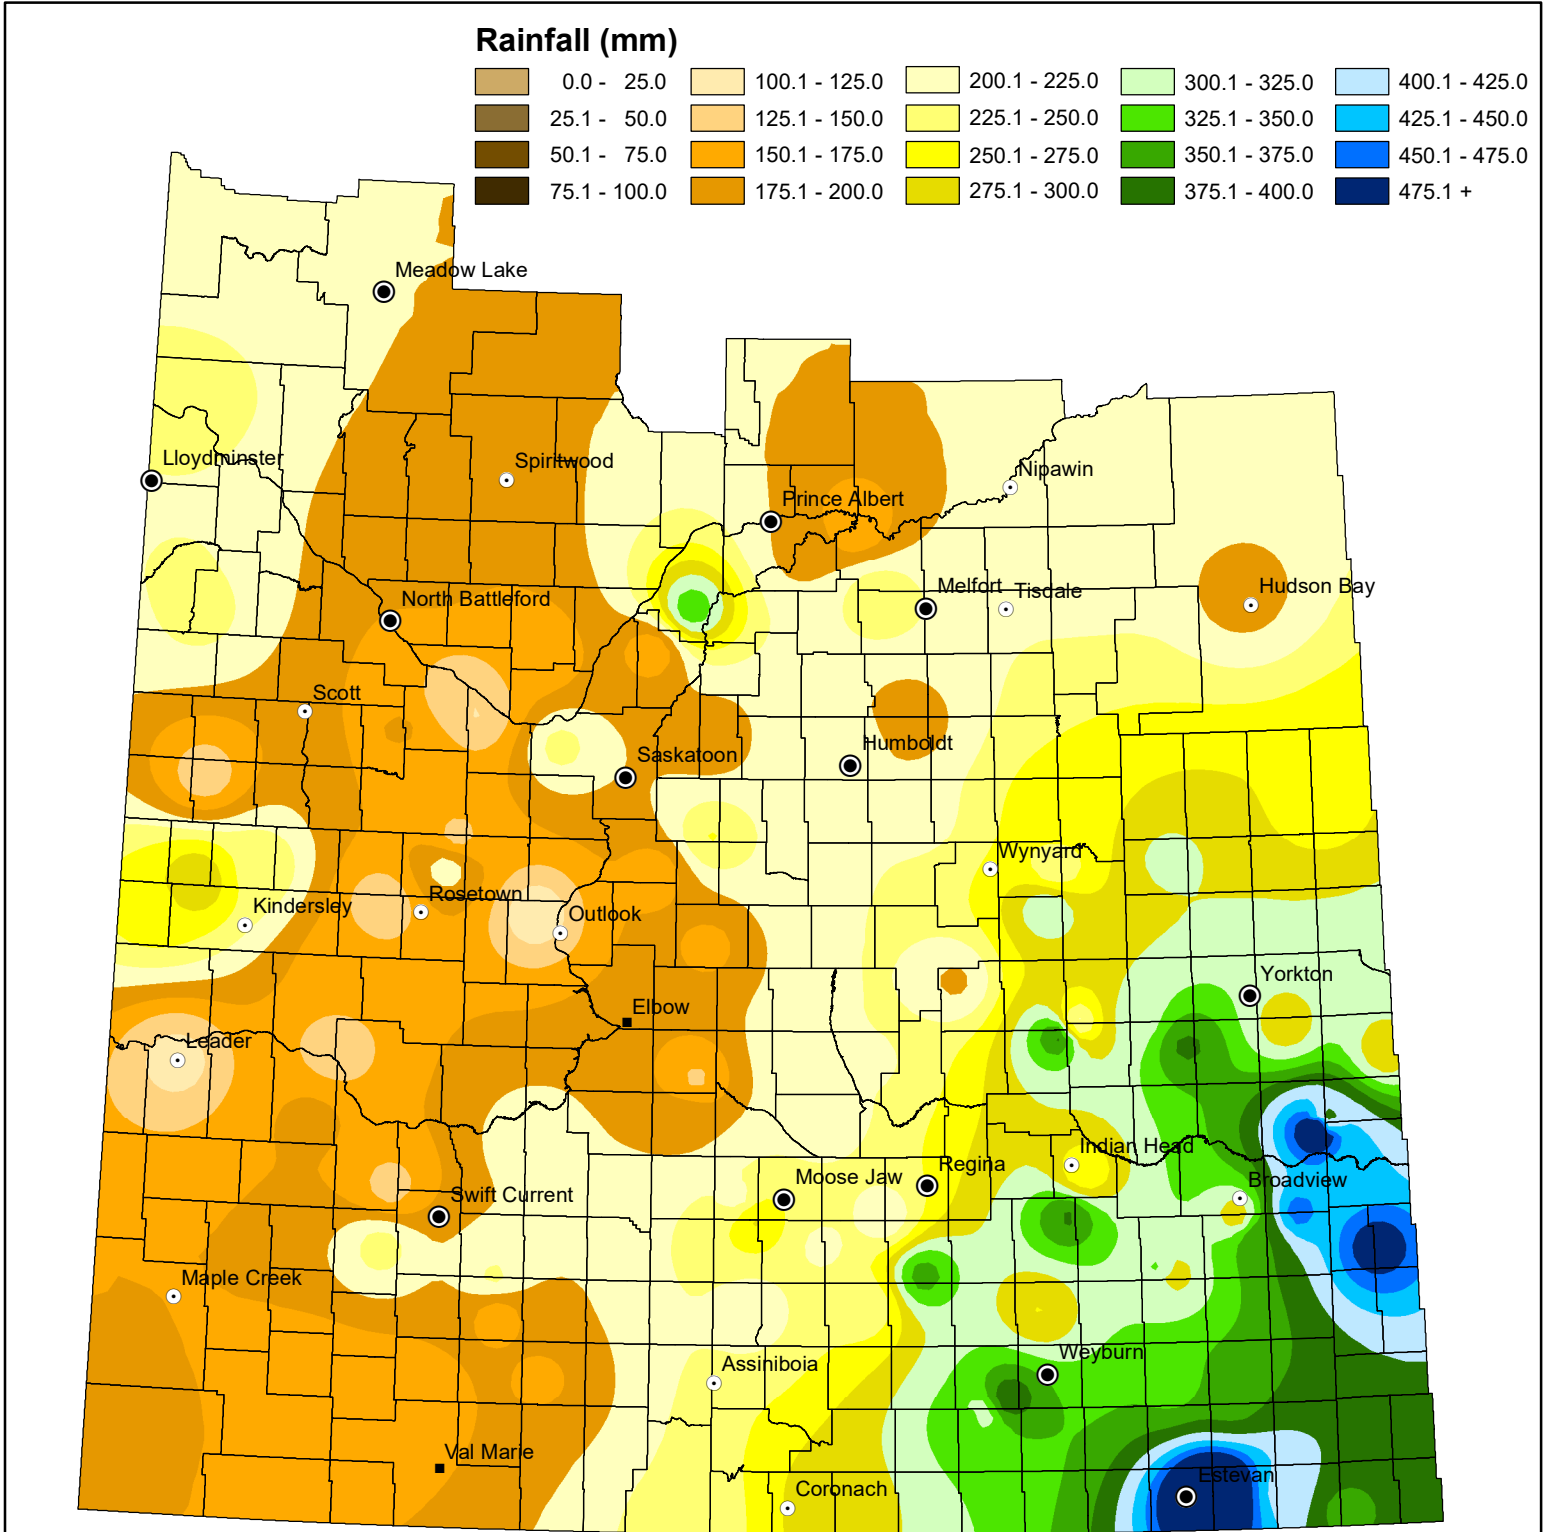

Cumulative Rainfall

from April 1 to August 1, 2022

NOTE: Since techniques used to smooth the transition between zones can affect the values in localized areas, this map should be used for regional analysis only.

Data Source:
Rainfall - Ministry of Agriculture, Crop Report Database
IDW interpolation (power 2.5, fixed radius 300 km)

Geomatics Services, Ministry of Agriculture August 3, 2022