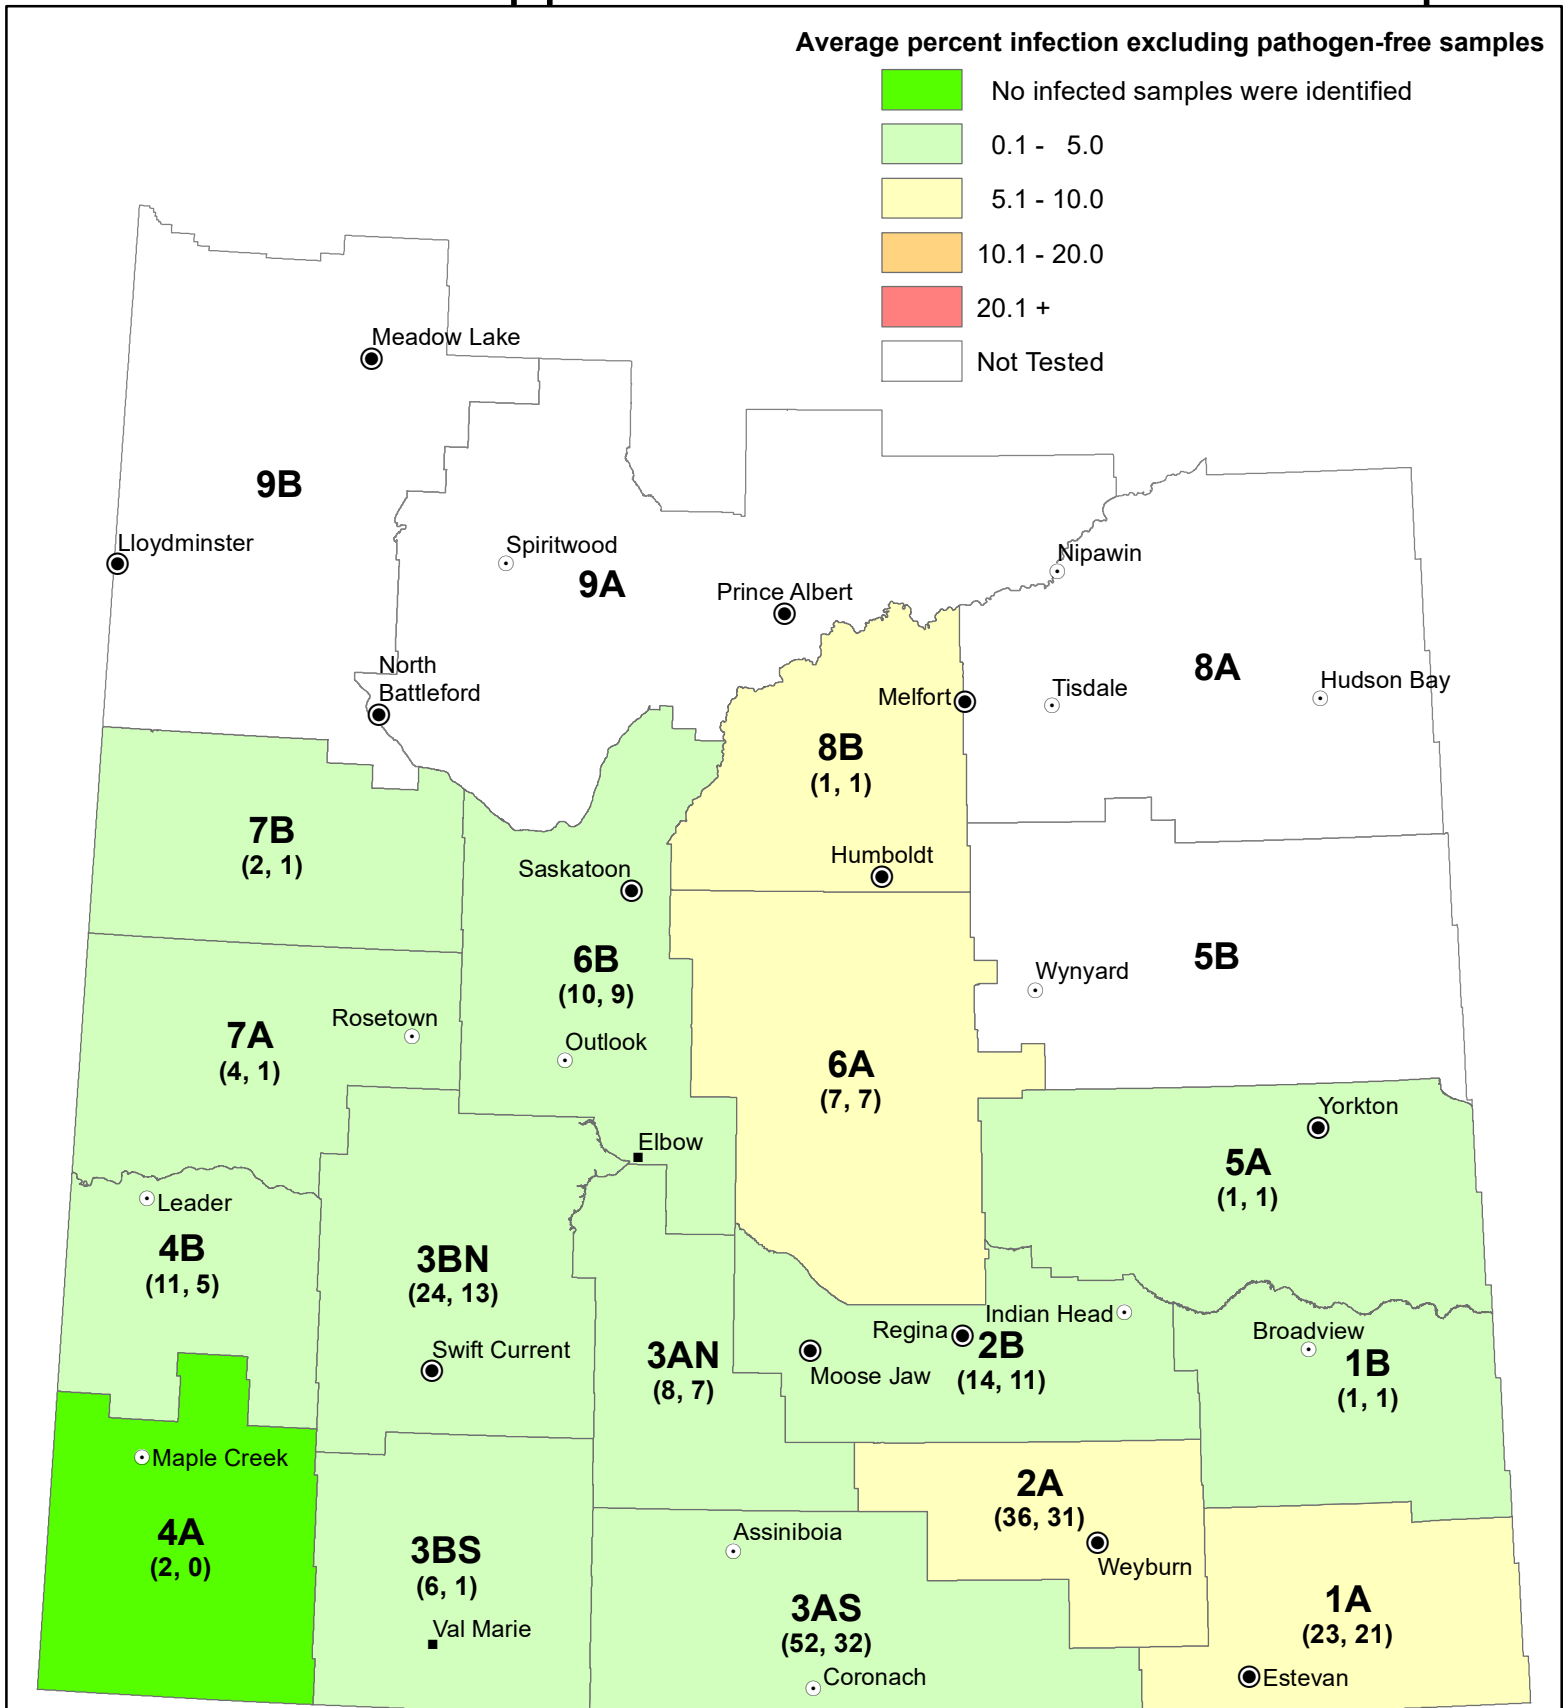

# Total *Fusarium* spp. infection of durum seed samples

\*Crop District Labels: Crop District (all samples tested, infected samples)