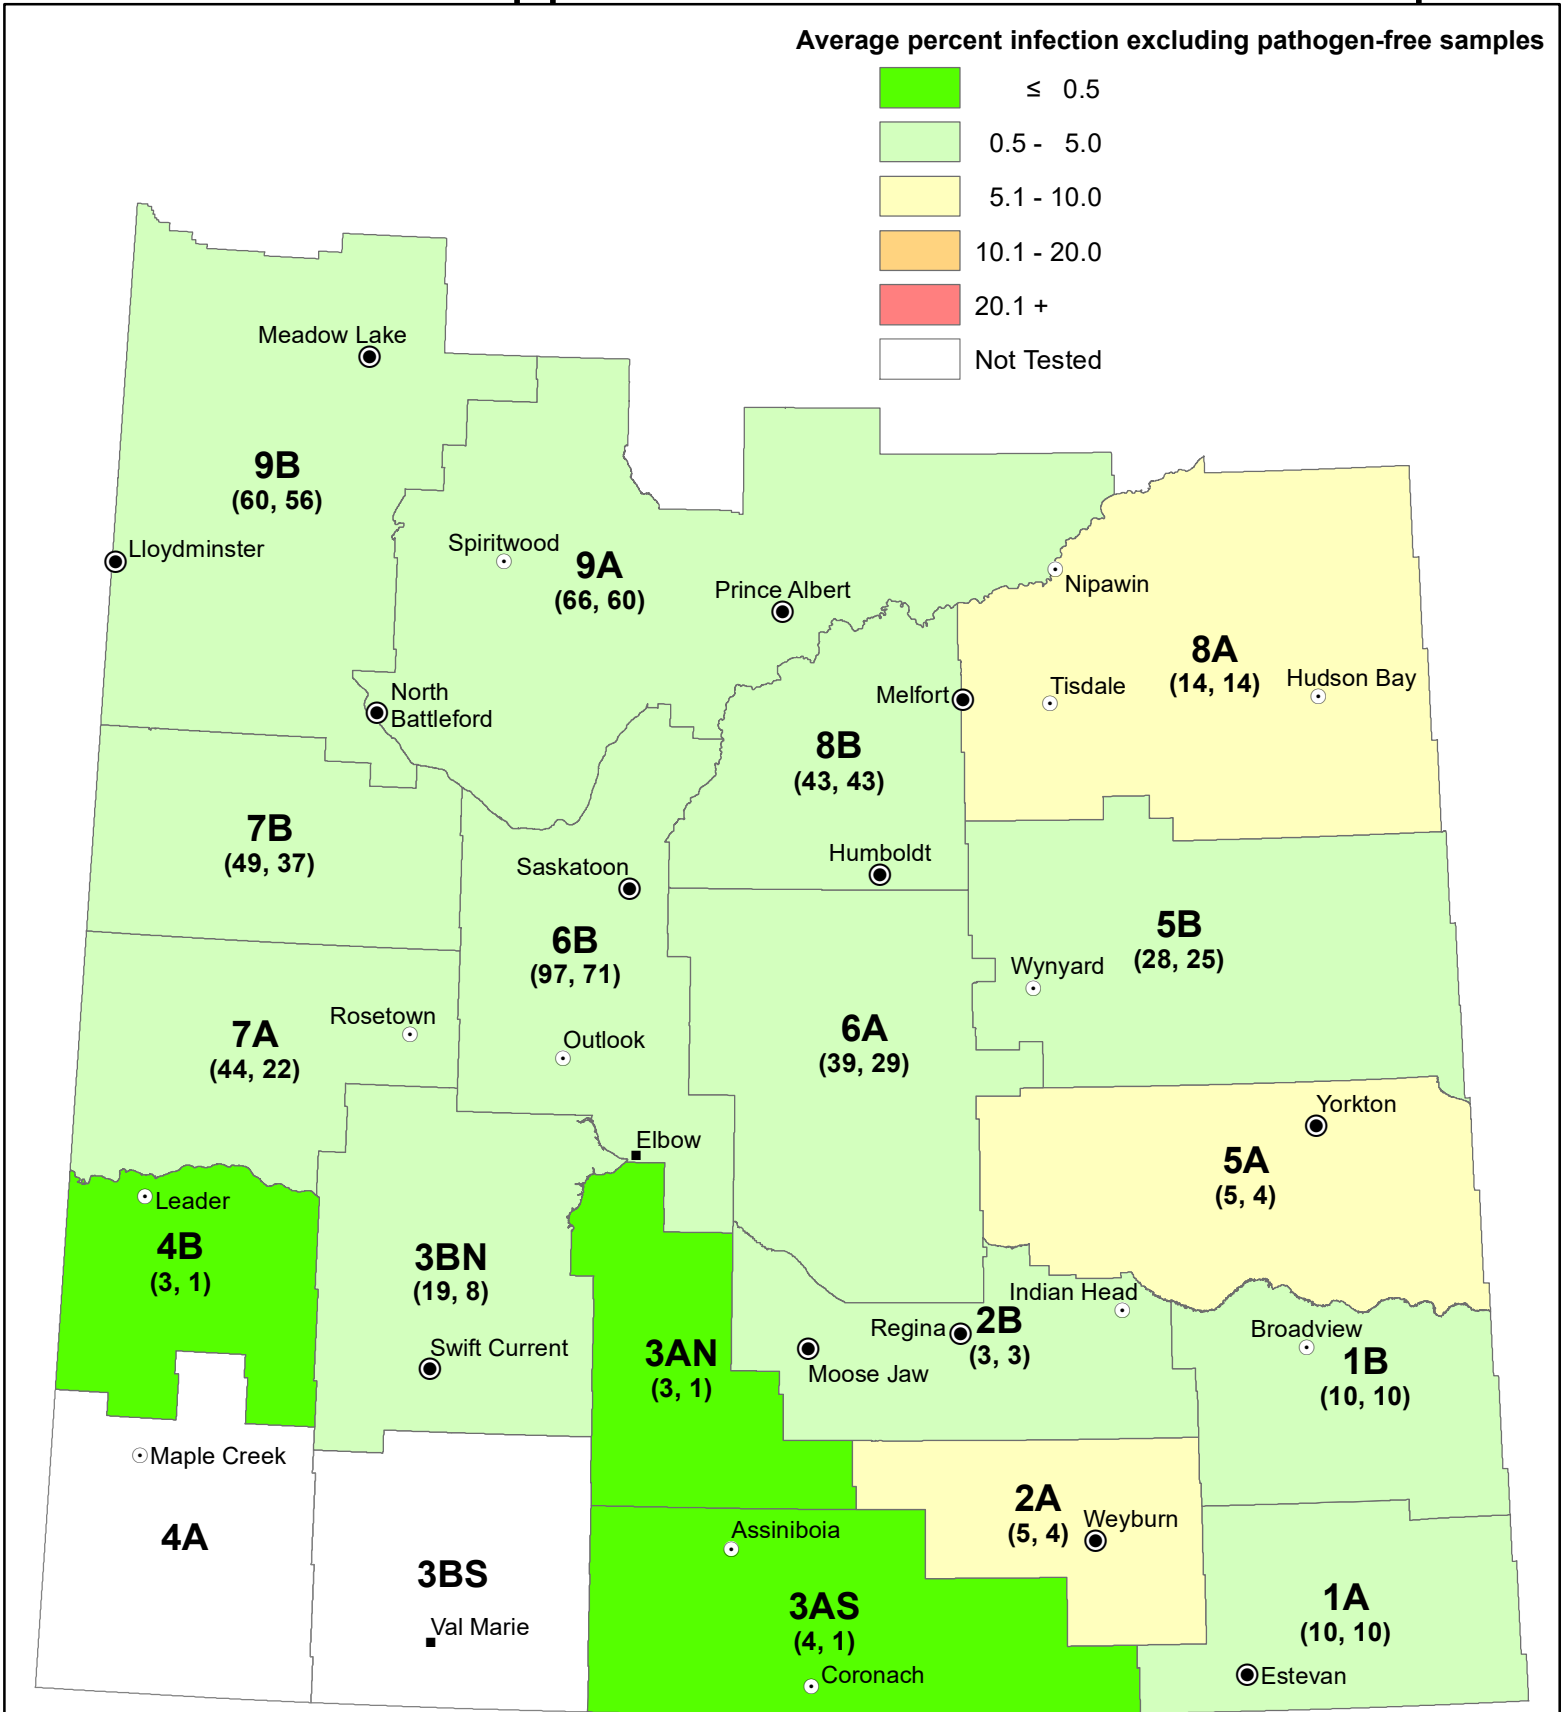

# Total *Fusarium* spp. infection of wheat seed samples

\*Crop District Labels: Crop District (all samples tested, infected samples)