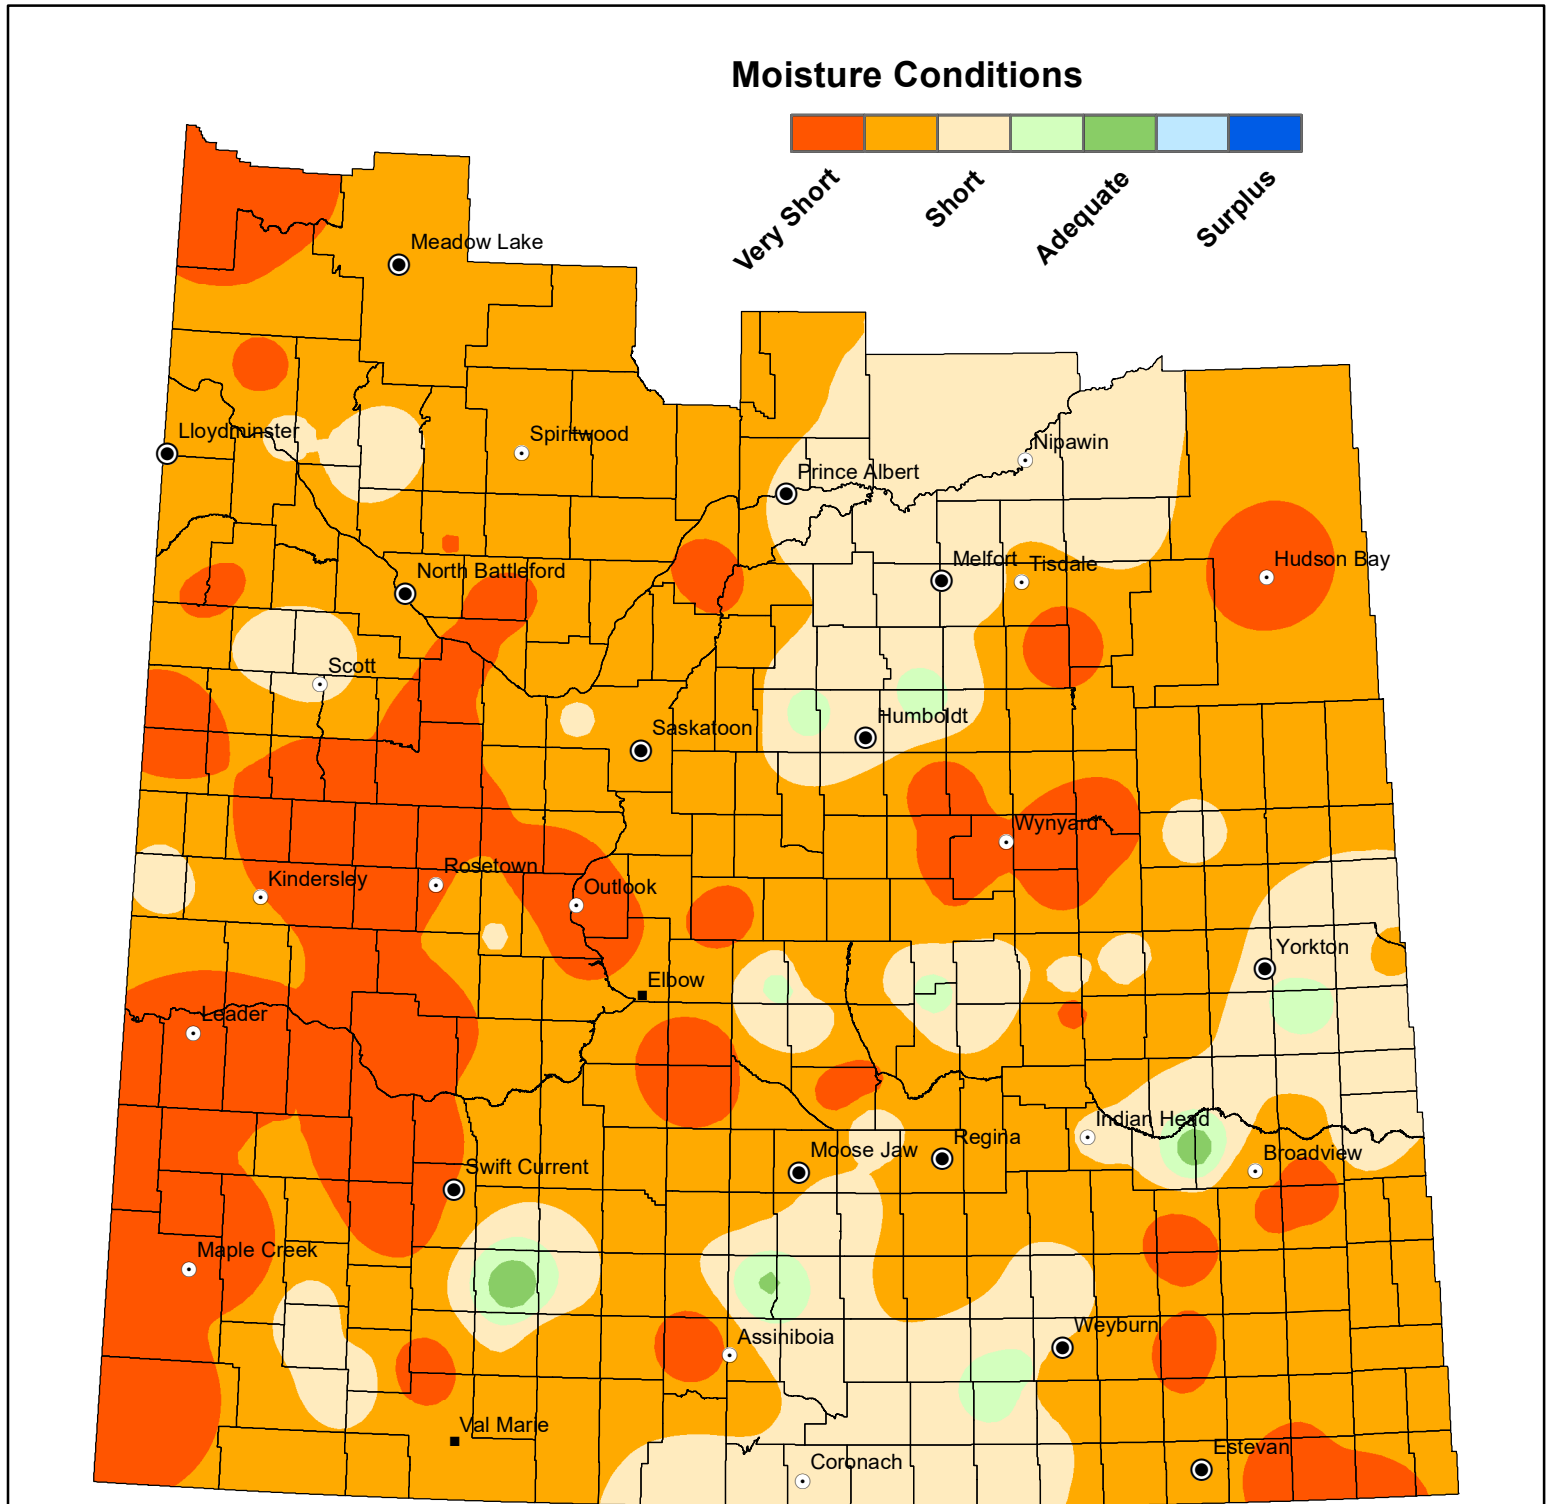

Hay and Pasture Topsoil Moisture Conditions

October 4, 2021

NOTE: Since techniques used to smooth the transition between zones can affect the values in localized areas, this map should be used for regional analysis only.

Data Source:
Moisture - Ministry of Agriculture, Crop Report Database
IDW interpolation (power 2.5, fixed radius 300 km)

Geomatics Services, Ministry of Agriculture October 6, 2021