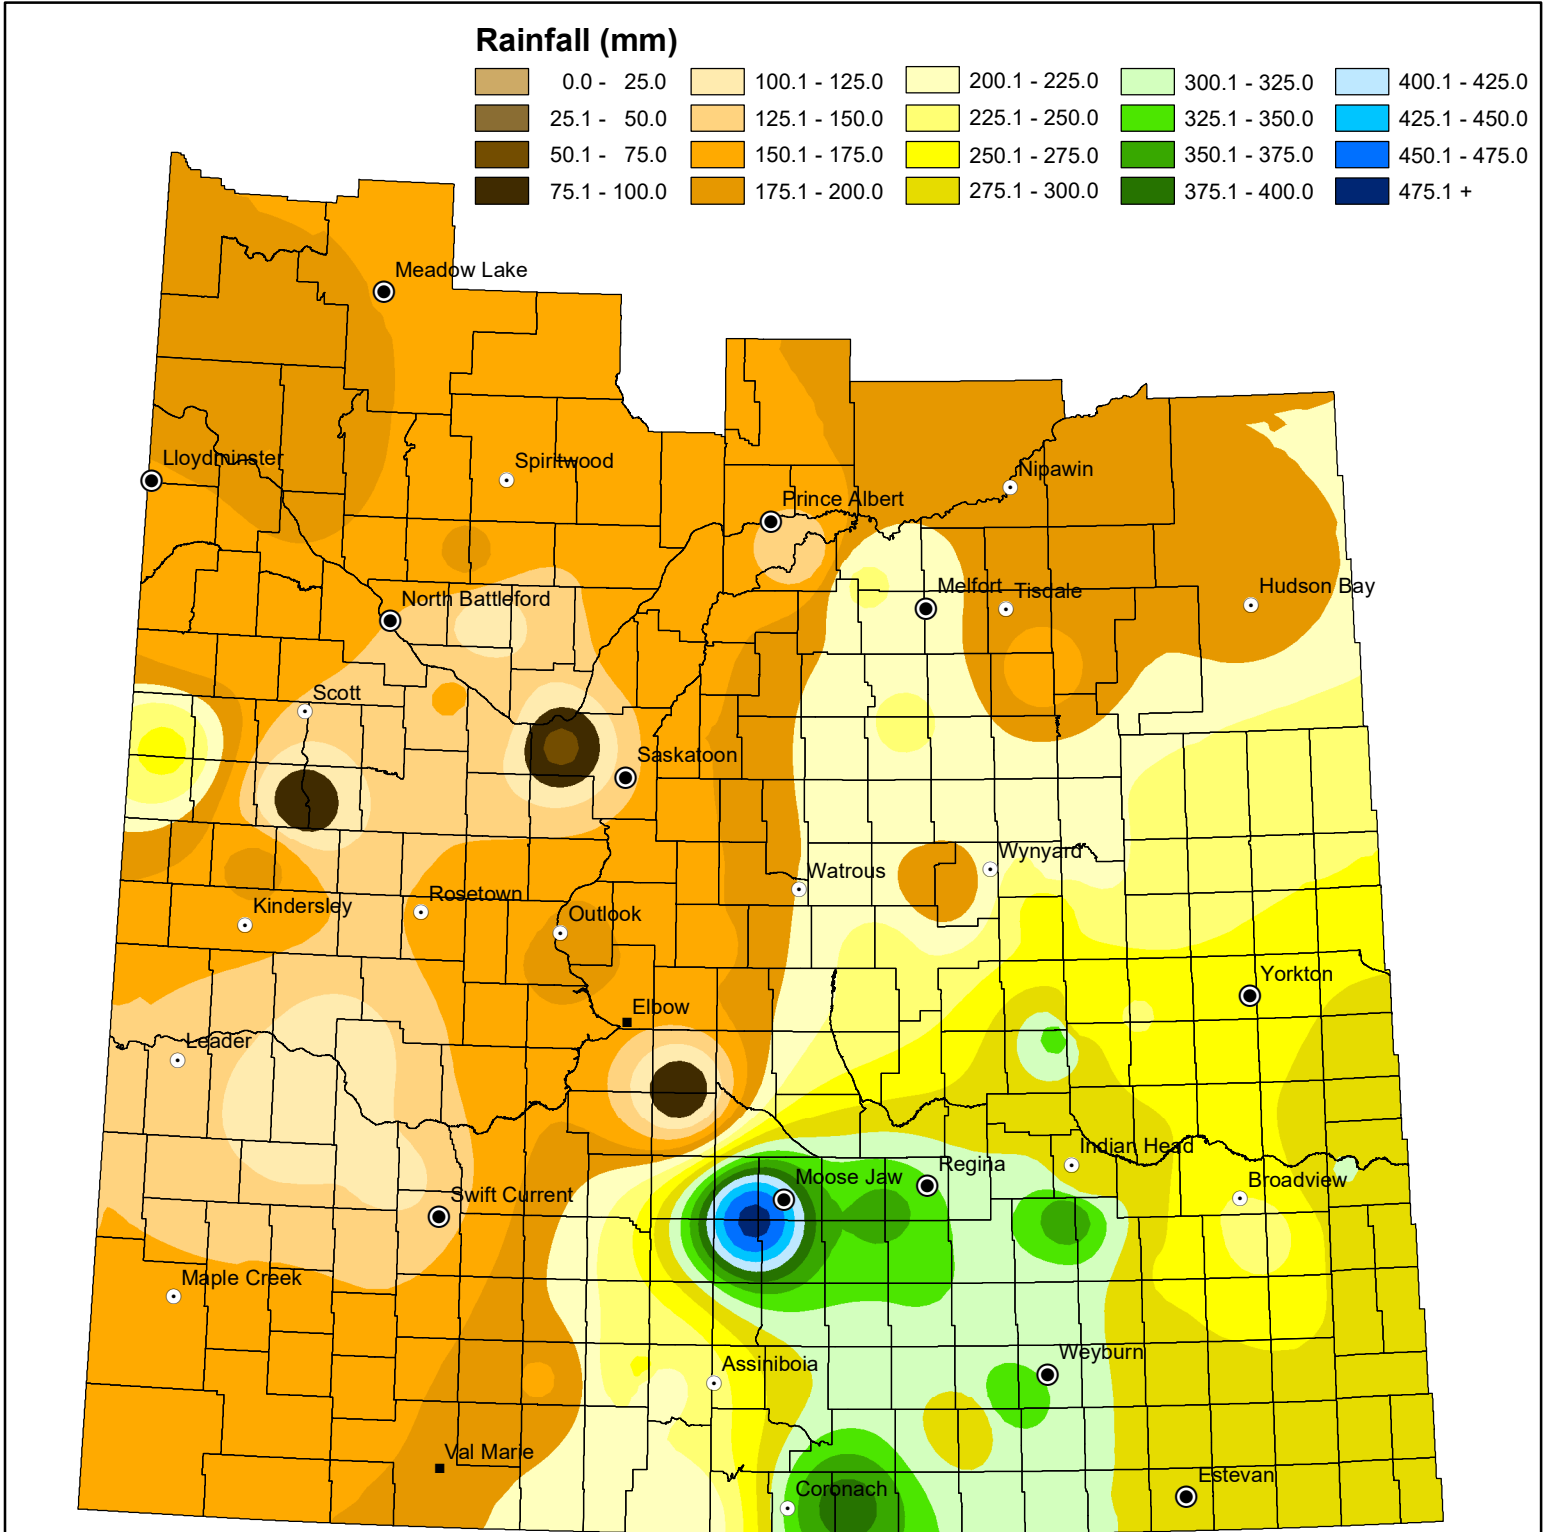

Cumulative Rainfall

from April 1 to October 4, 2021

NOTE: Since techniques used to smooth the transition between zones can affect the values in localized areas, this map should be used for regional analysis only.

Data Source:
Rainfall - Ministry of Agriculture, Crop Report Database
IDW interpolation (power 2.5, fixed radius 300 km)

Geomatics Services, Ministry of Agriculture October 6, 2021