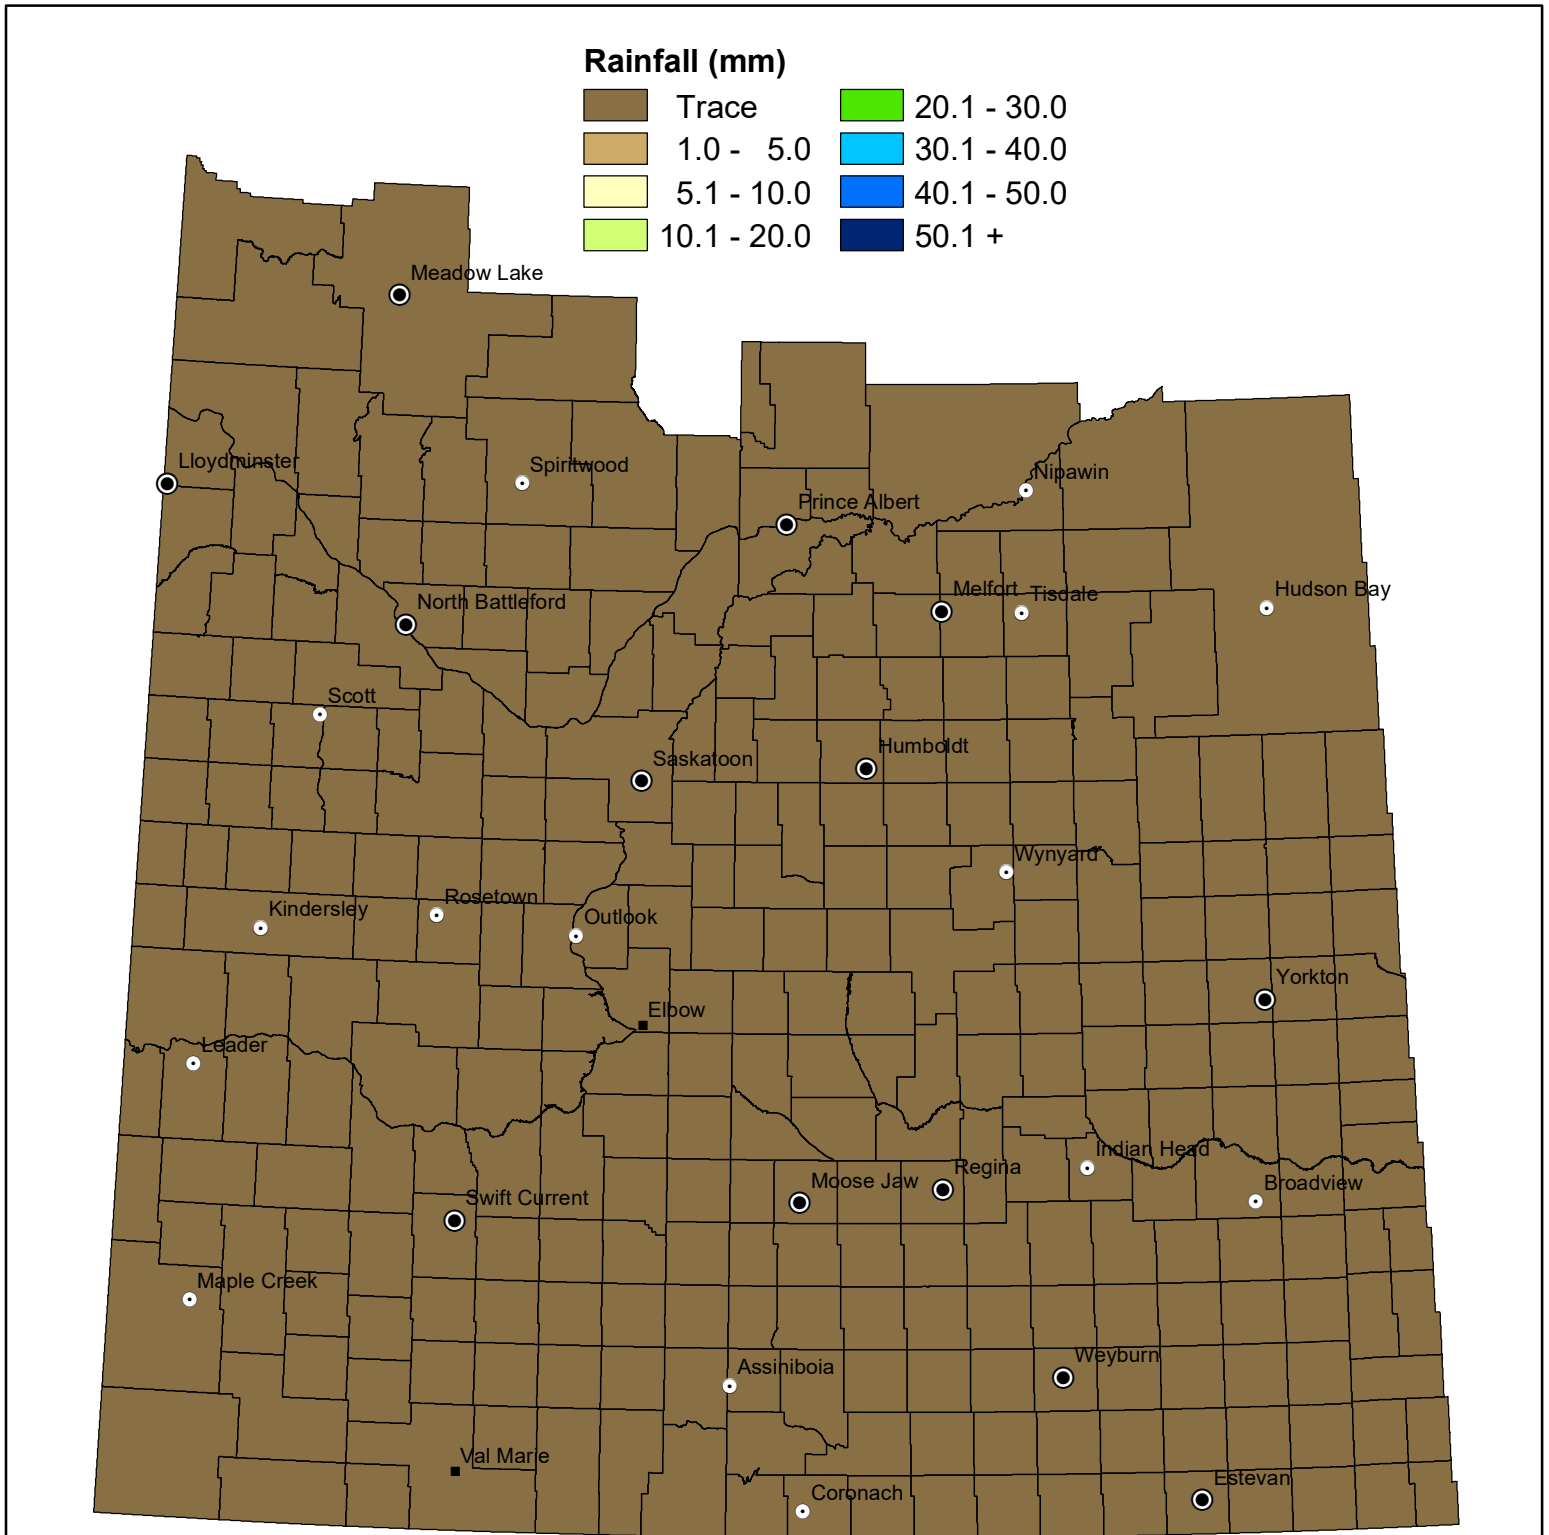

Weekly Rainfall

from September 28 to October 4, 2021

NOTE: Since techniques used to smooth the transition between zones can affect the values in localized areas, this map should be used for regional analysis only.

Data Source:
Rainfall - Ministry of Agriculture, Crop Report Database
IDW interpolation (power 2.5, fixed radius 300 km)

Geomatics Services, Ministry of Agriculture October 6, 2021