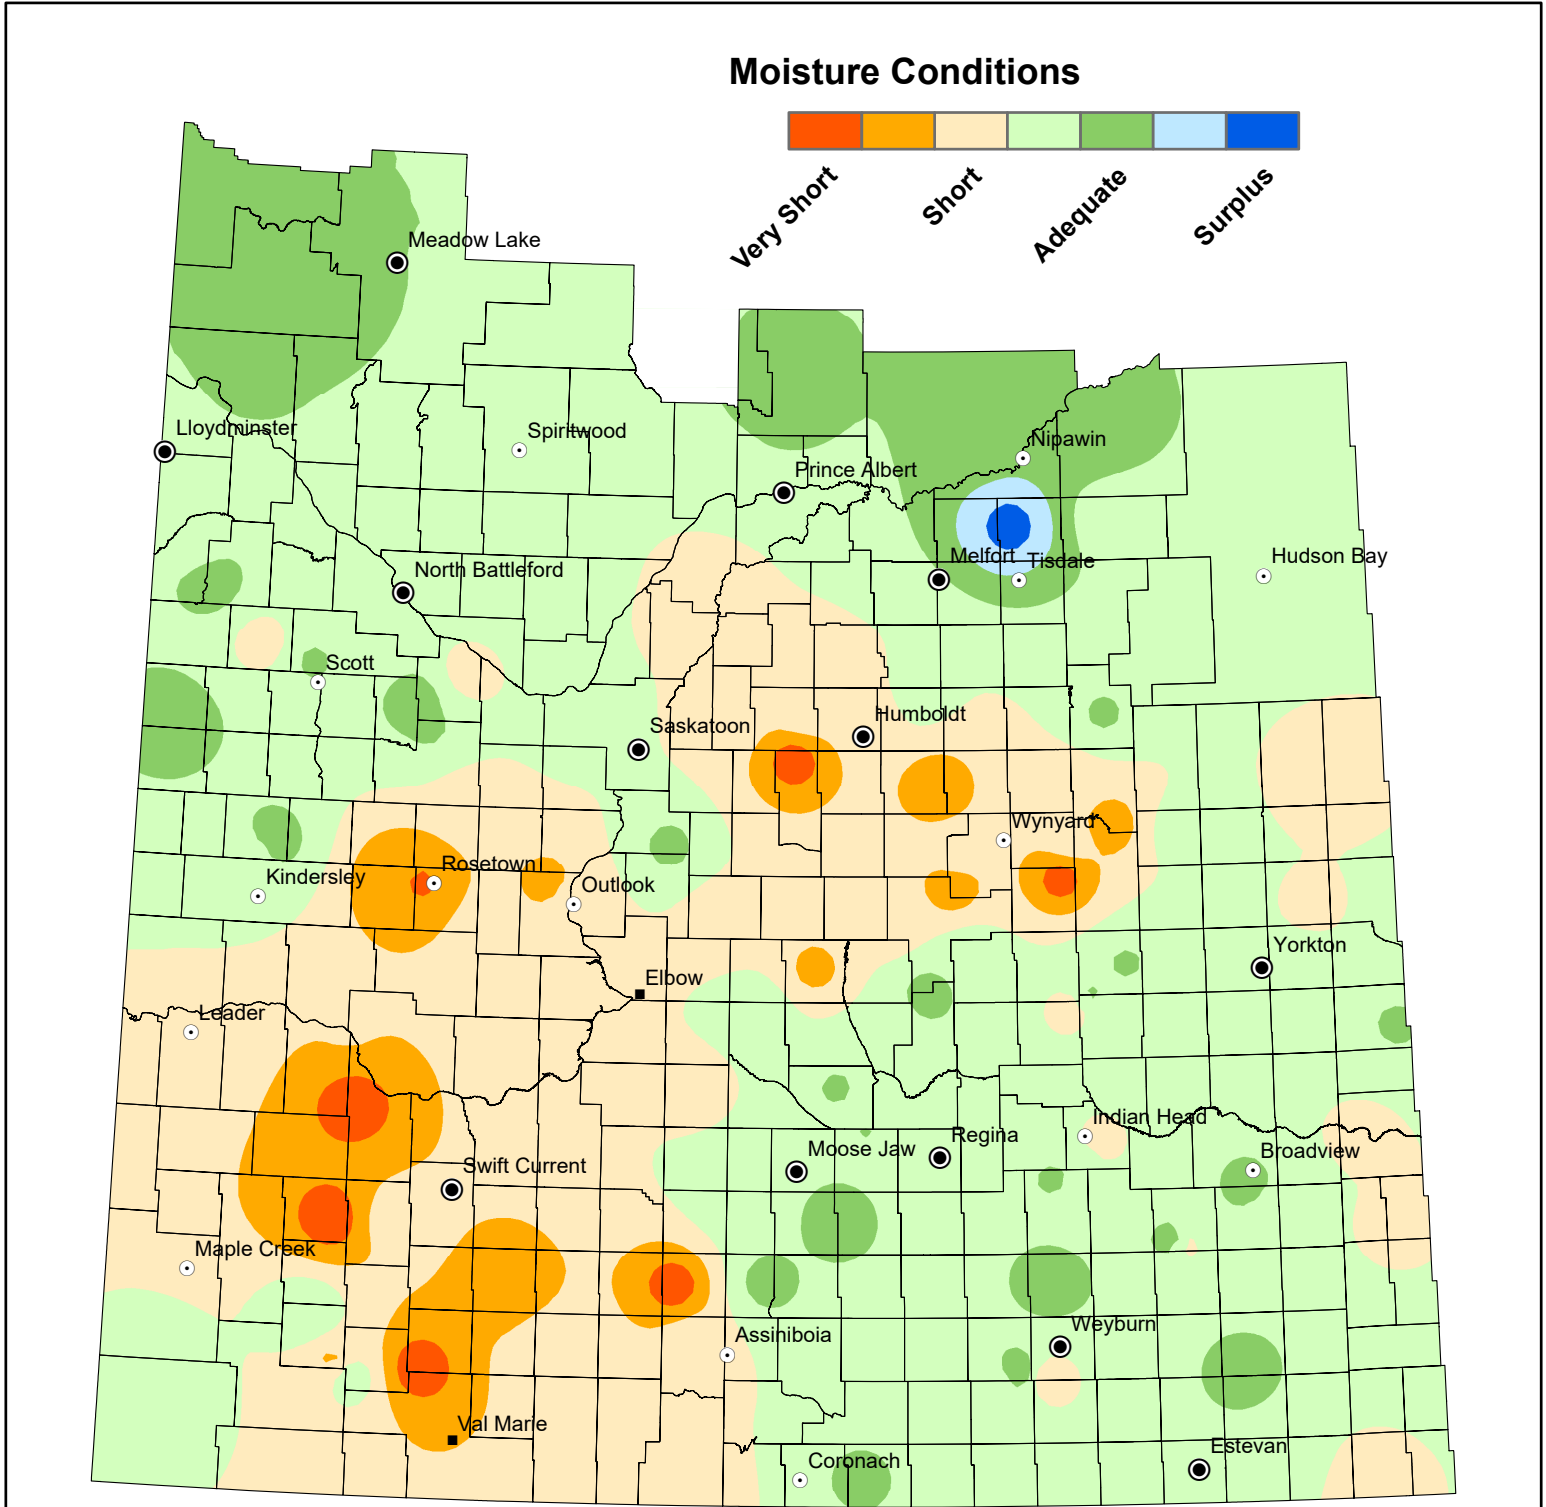

Hay and Pasture Topsoil Moisture Conditions

June 21, 2021

NOTE: Since techniques used to smooth the transition between zones can affect the values in localized areas, this map should be used for regional analysis only.

Projection: UTM Zone 13 Datum: NAD83

Data Source:
Moisture - Ministry of Agriculture, Crop Report Database
IDW interpolation (power 2.5, fixed radius 300 km)

Geomatics Services, Ministry of Agriculture June 23, 2021