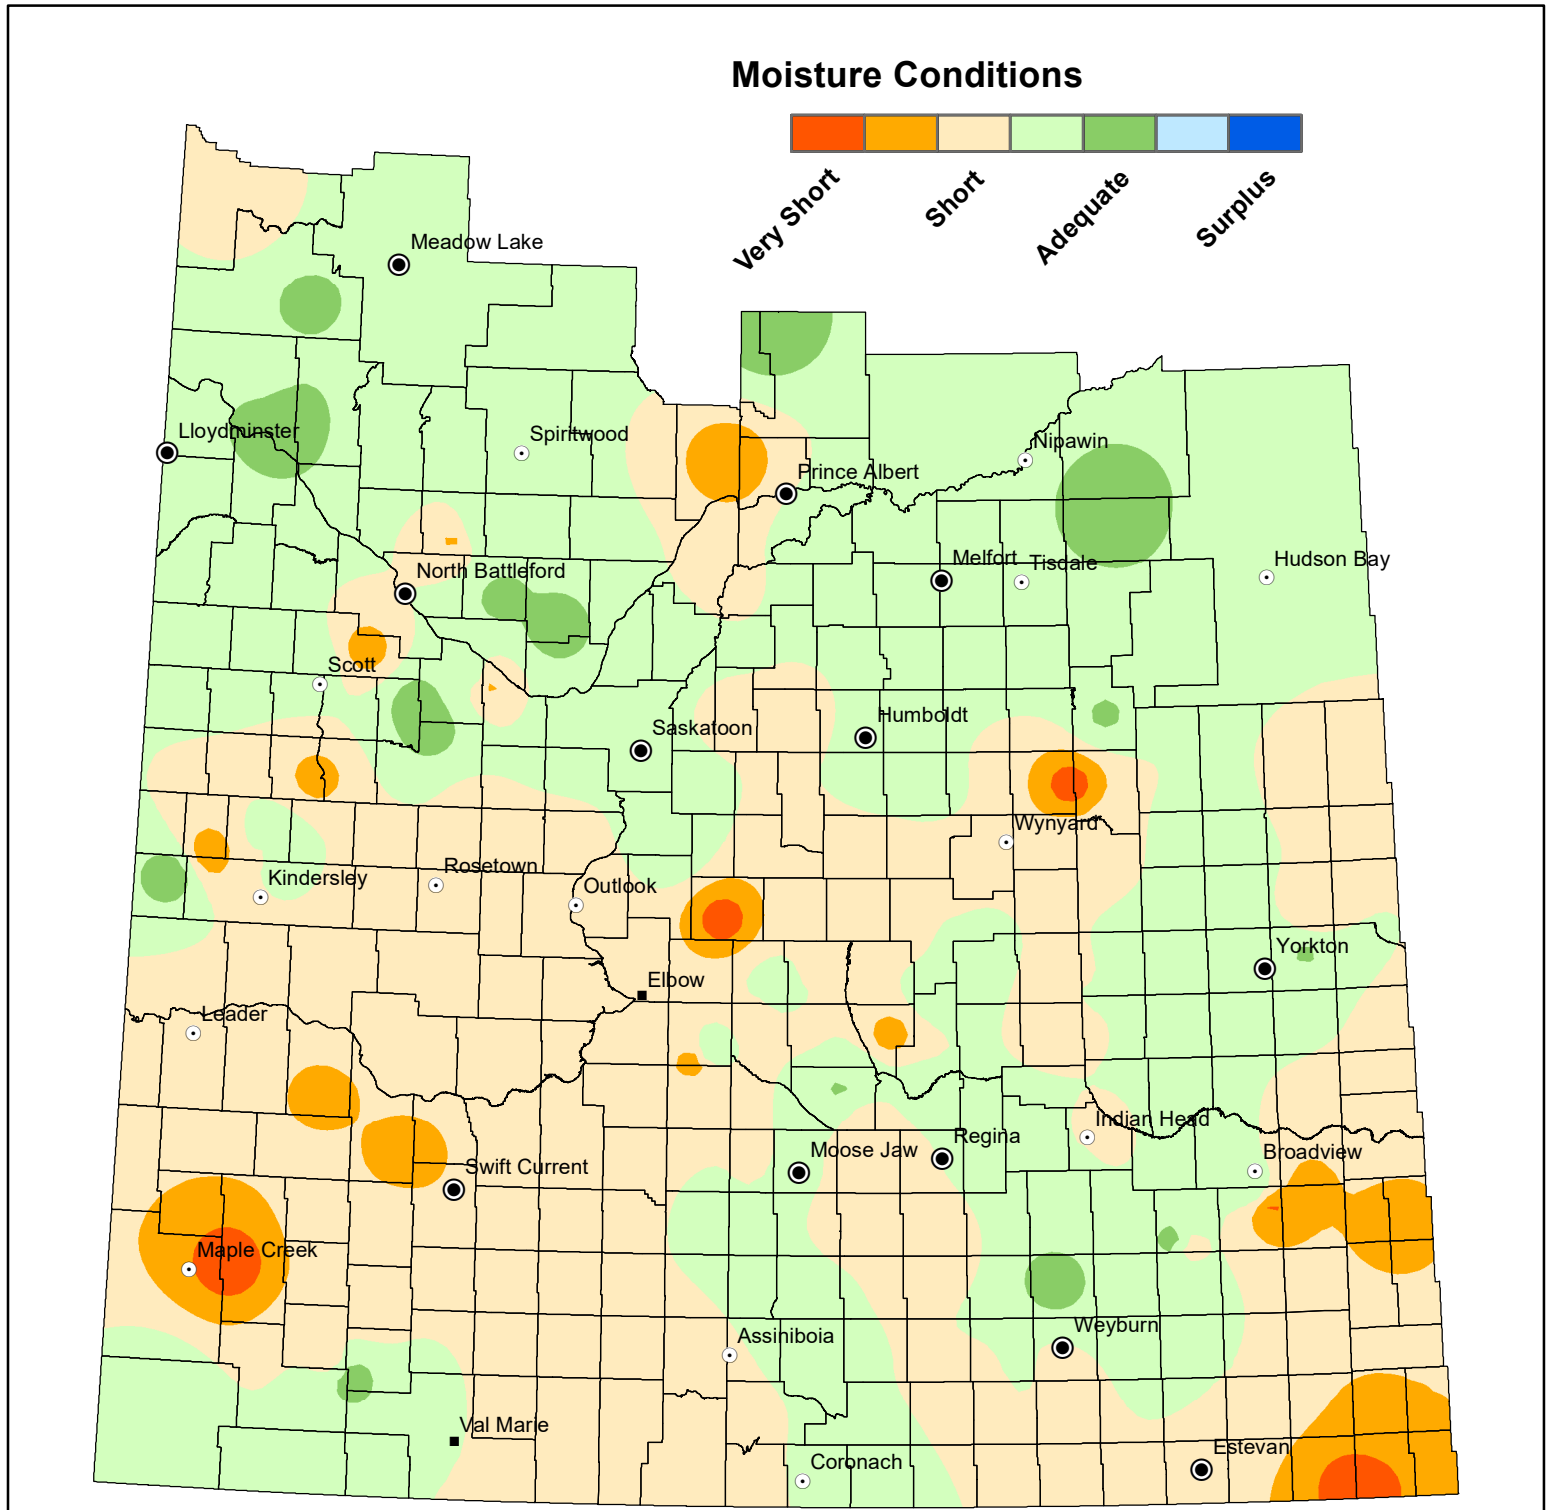

# Hay and Pasture Topsoil Moisture Conditions

## June 7, 2021

NOTE: Since techniques used to smooth the transition between zones can affect the values in localized areas, this map should be used for regional analysis only.

Data Source:  
 Moisture - Ministry of Agriculture, Crop Report Database  
 IDW interpolation (power 2.5, fixed radius 300 km)

Geomatics Services, Ministry of Agriculture      June 9, 2021