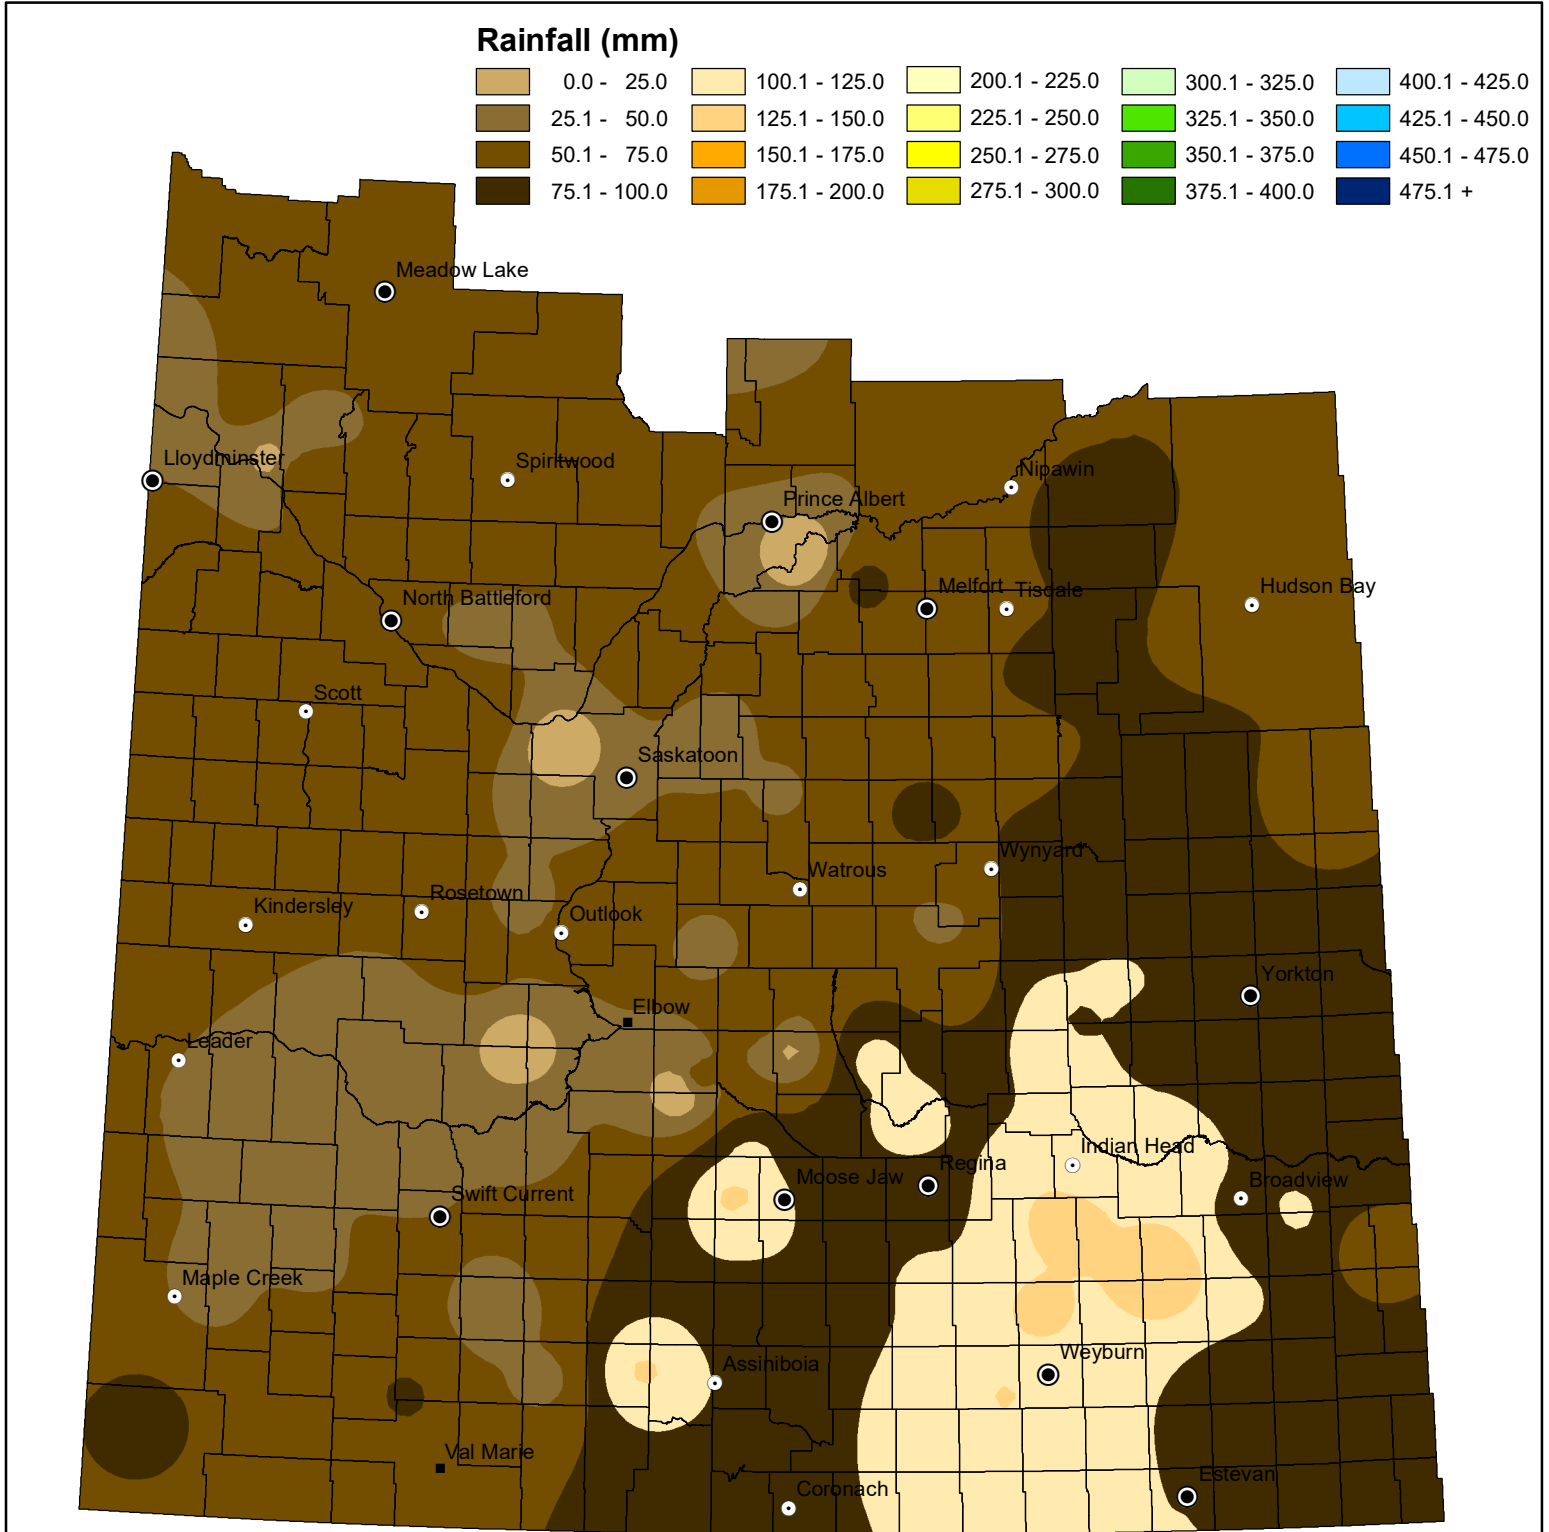

Cumulative Rainfall

from April 1 to June 7, 2021

NOTE: Since techniques used to smooth the transition between zones can affect the values in localized areas, this map should be used for regional analysis only.

Data Source:
Rainfall - Ministry of Agriculture, Crop Report Database
IDW interpolation (power 2.5, fixed radius 300 km)

Geomatics Services, Ministry of Agriculture June 9, 2021