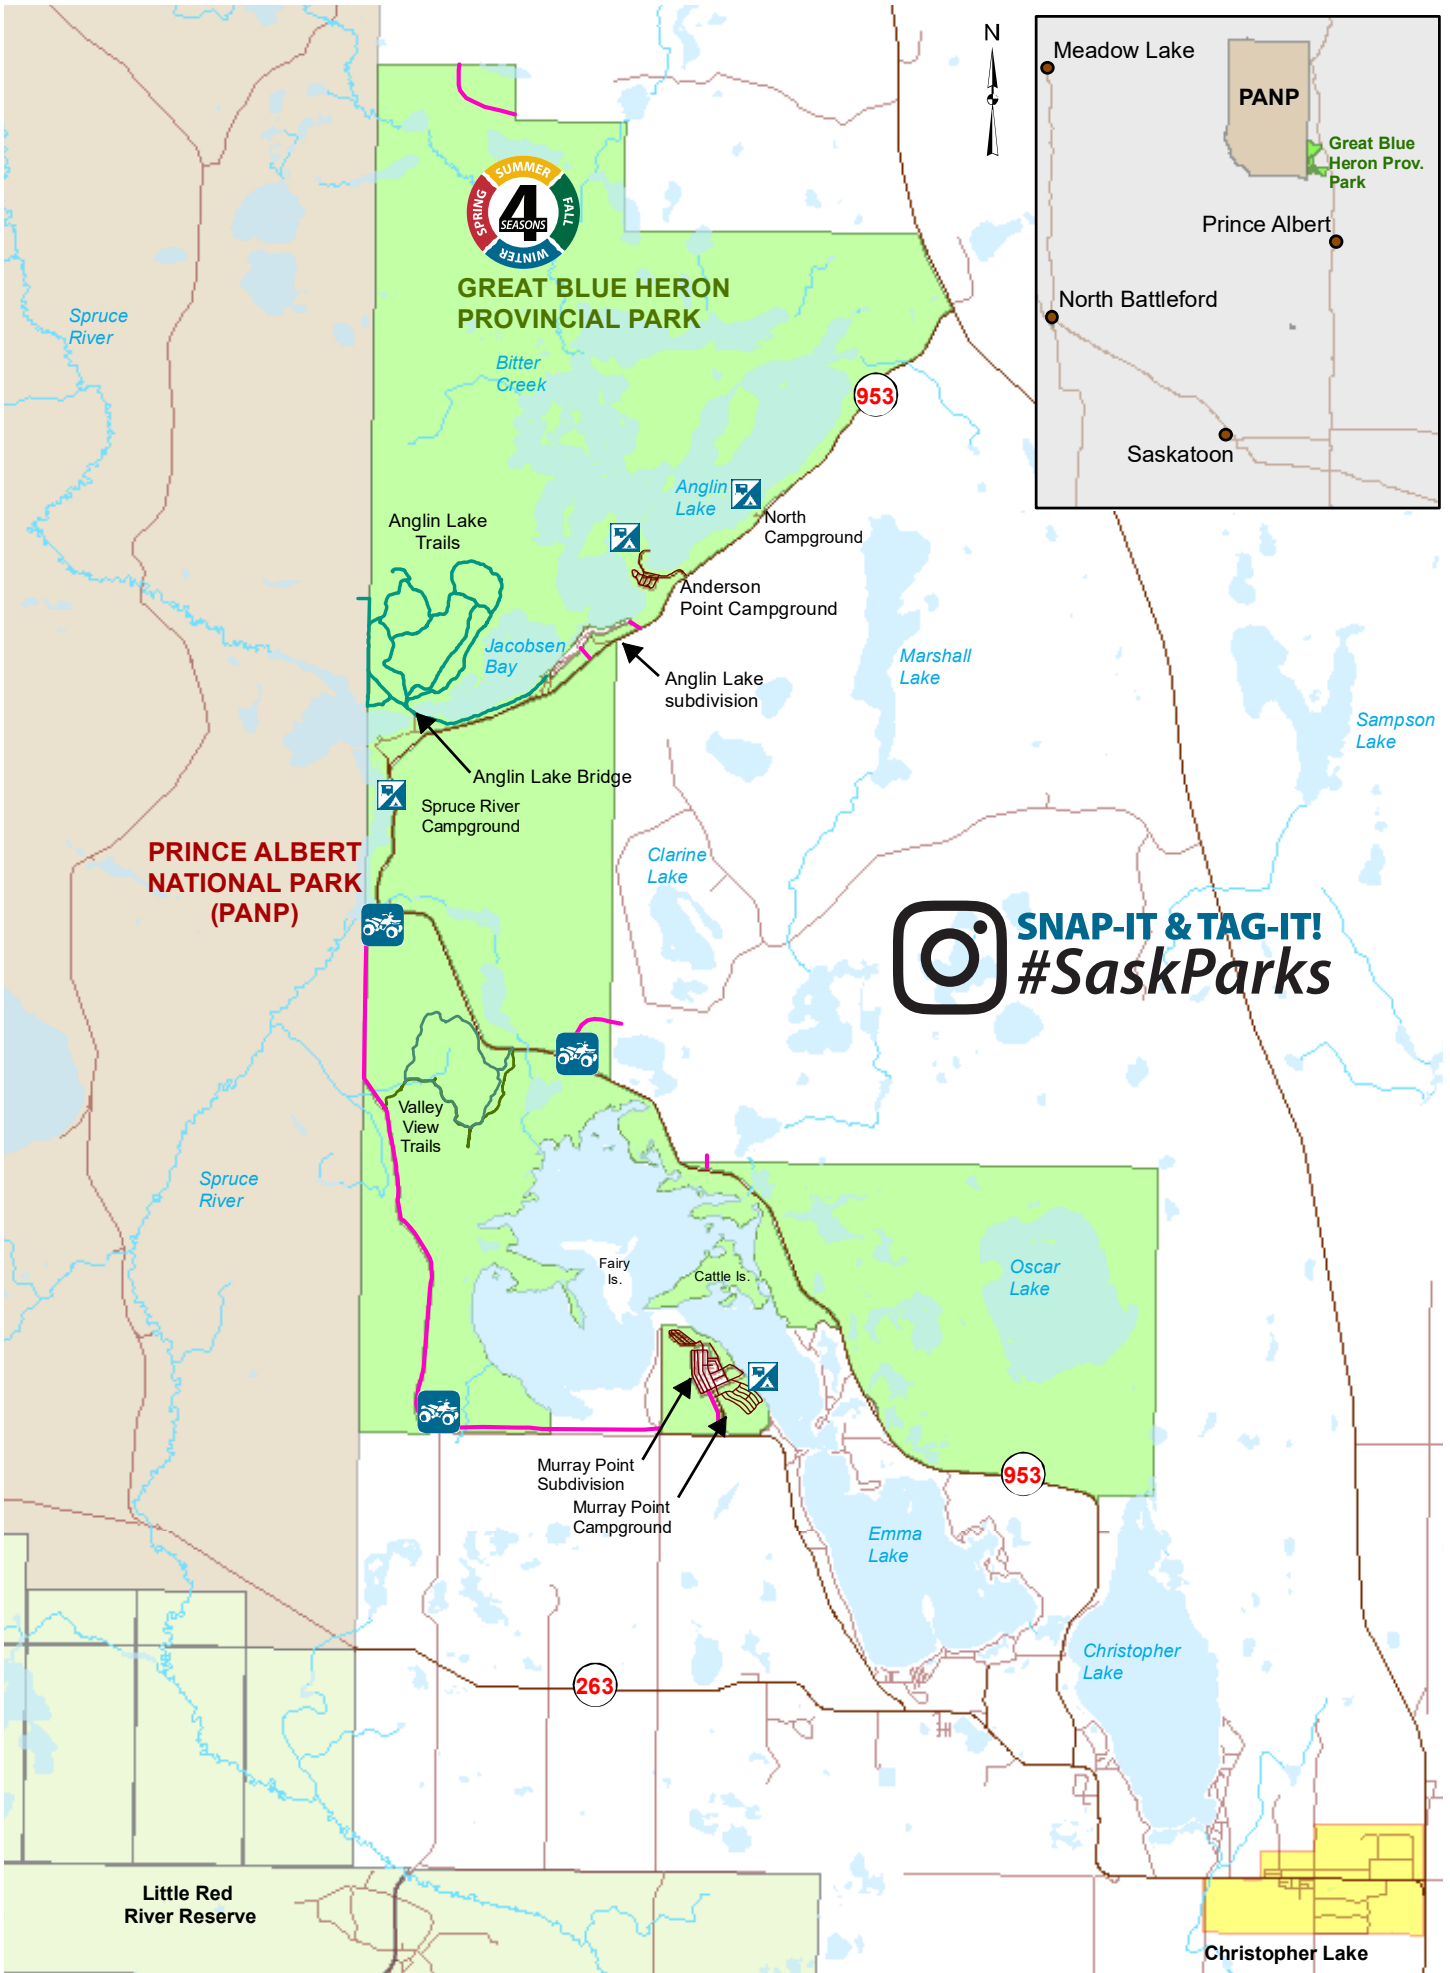

Great Blue Heron Provincial Park

Park is located within
 LAT 53.35° to 53.47°
 LONG 105.5° to 106°