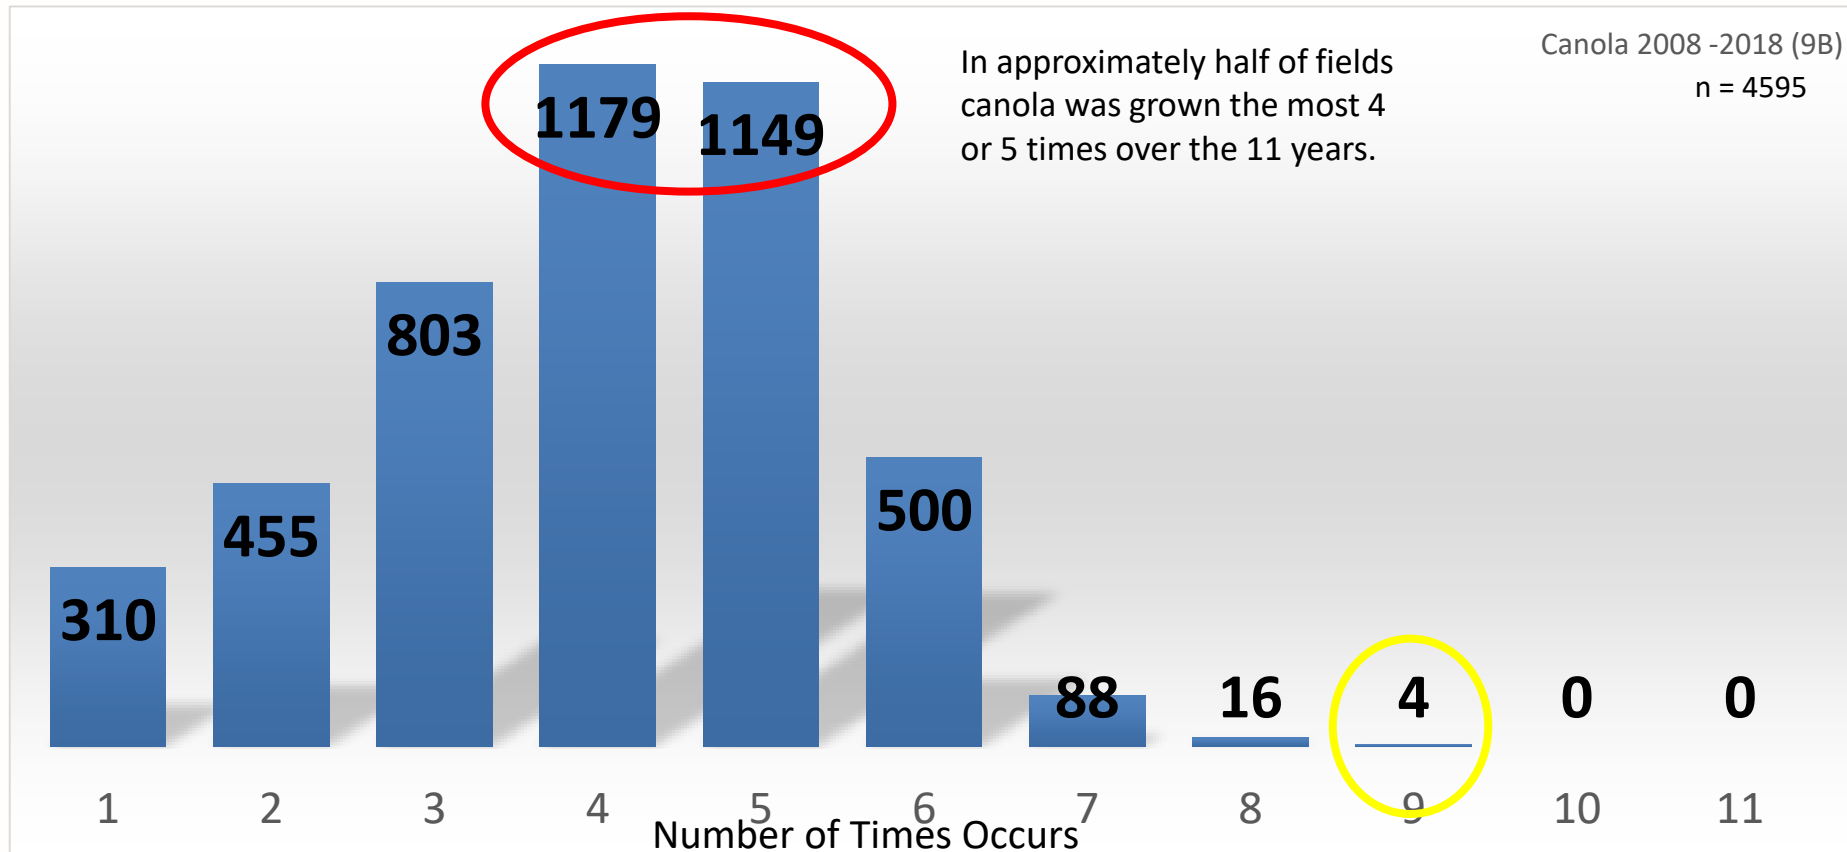

Frequency of Canola Grown 2008 -18 (9B)

Frequency of Wheat and Canola Grown 2008 - 18 (9B)

Calculated Yields – Canola (SCIC)

- Canola on canola stubble average to slightly lower yields
- Canola on lentil stubble best
- Canola on pea increased yield
- Canola on flax stubble has increased yield potential