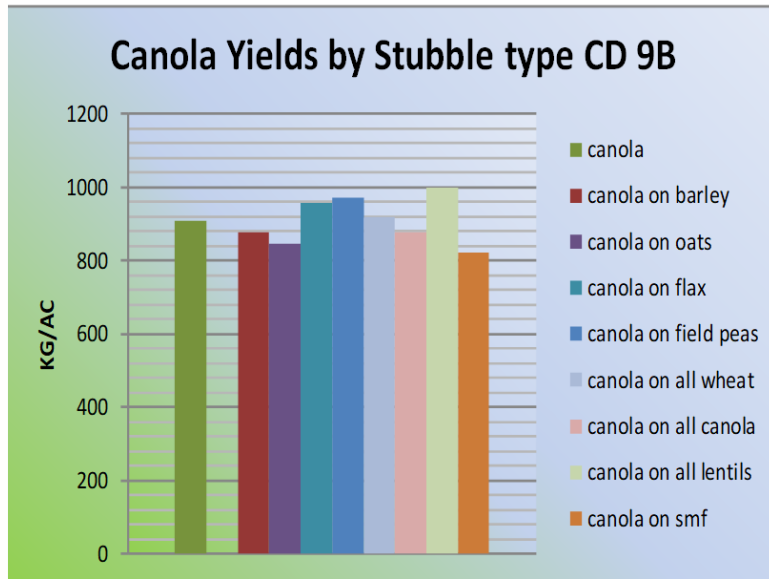

Frequency of Canola Grown 2008 -18 (9B)

Frequency of Wheat and Canola Grown 2008 - 18 (9B)

Calculated Yields – Canola (SCIC)

- Canola on canola stubble average to slightly lower yields
- Canola on lentil stubble best
- Canola on pea increased yield
- Canola on flax stubble has increased yield potential