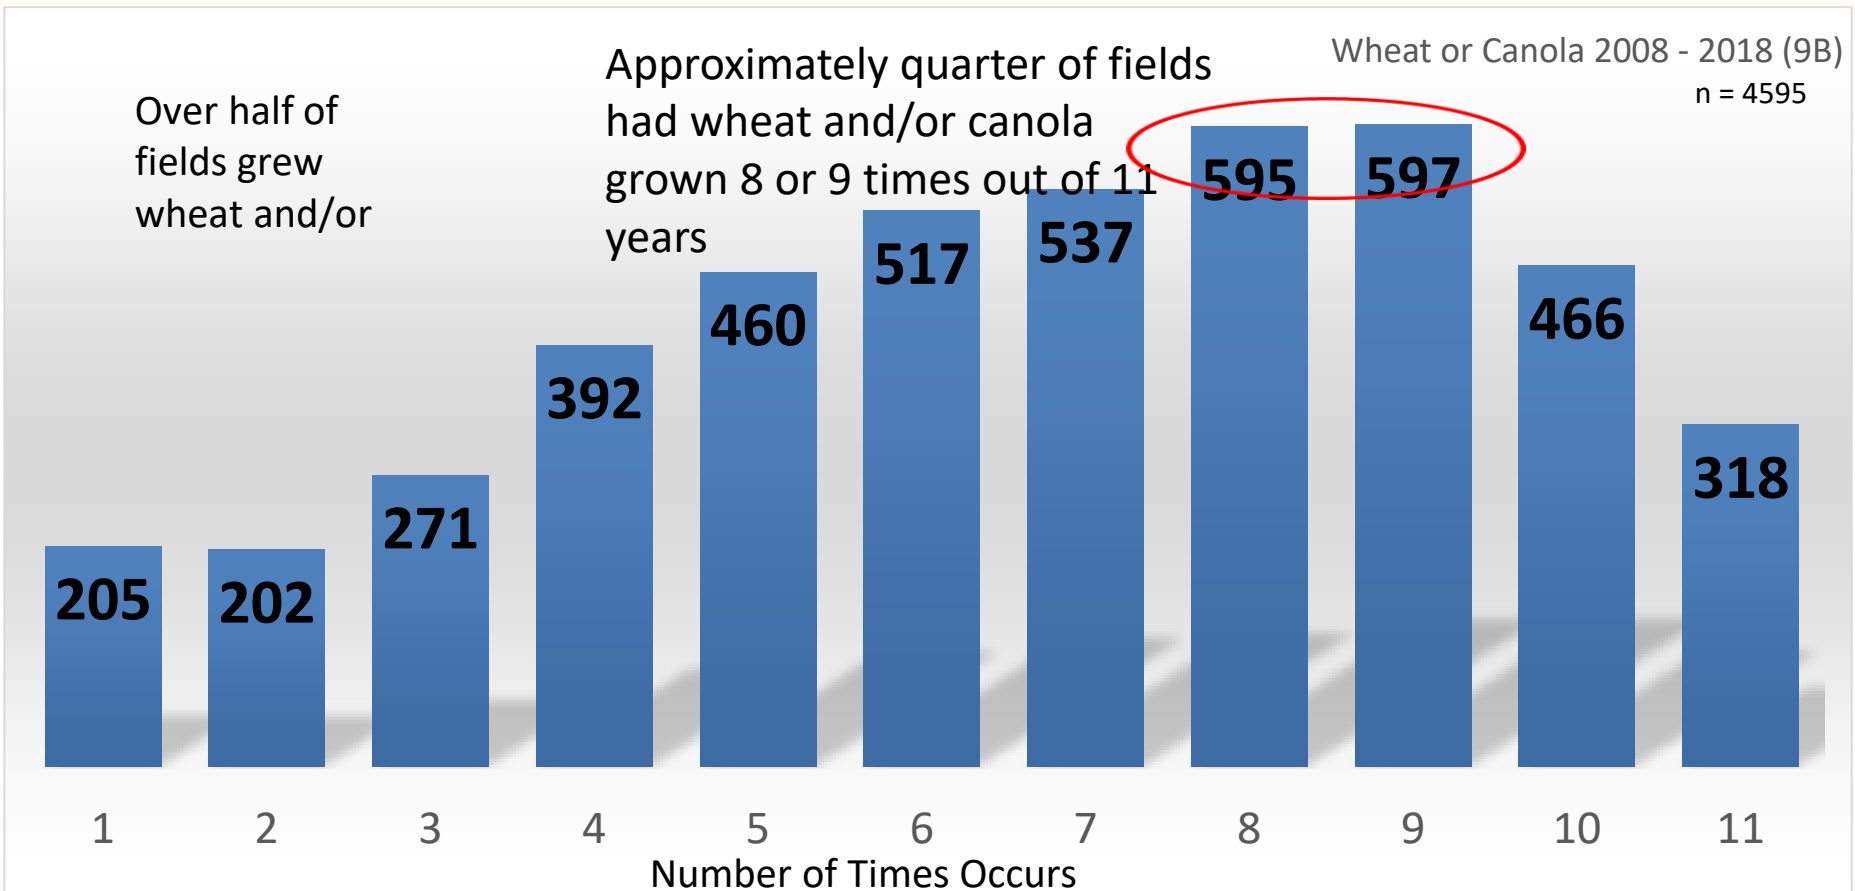

Frequency of Canola Grown 2008 -18 (9B)

Frequency of Wheat and Canola Grown 2008 - 18 (9B)

Calculated Yields – Canola (SCIC)

- Canola on canola stubble average to slightly lower yields
- Canola on lentil stubble best
- Canola on pea increased yield
- Canola on flax stubble has increased yield potential