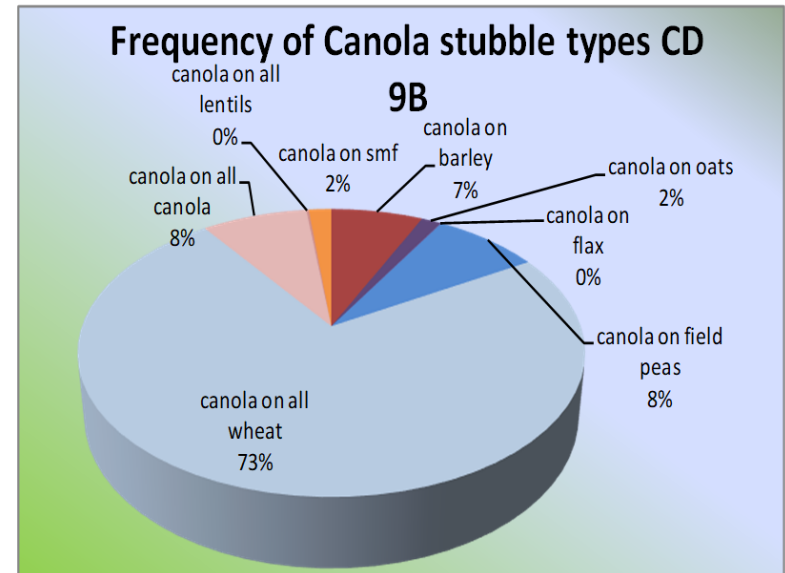

Frequency of Canola Grown 2008 -18 (9B)

Frequency of Wheat and Canola Grown 2008 - 18 (9B)

Calculated Yields – Canola (SCIC)

- Canola on canola stubble average to slightly lower yields
- Canola on lentil stubble best
- Canola on pea increased yield
- Canola on flax stubble has increased yield potential