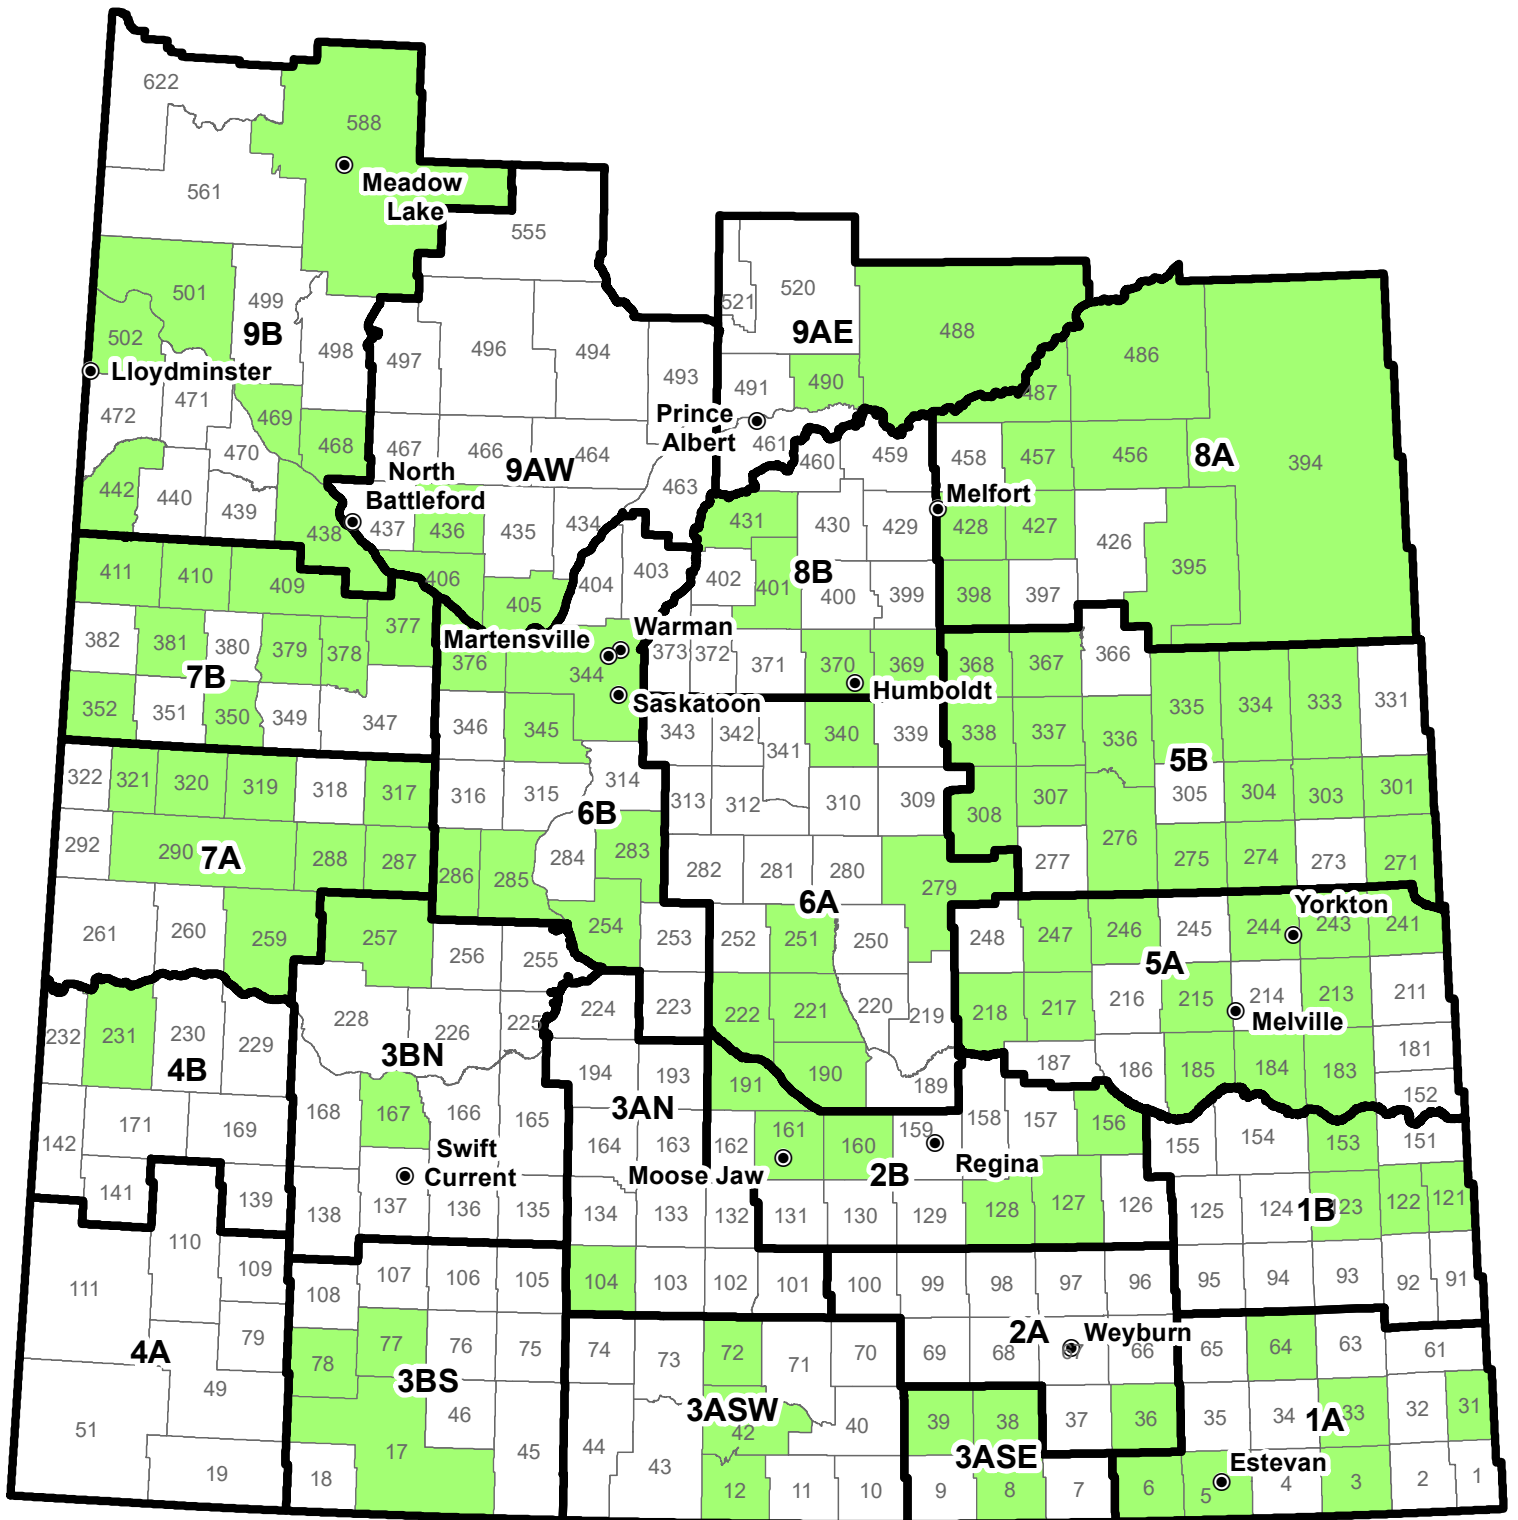

Rural Municipalities with Clubroot Bylaws as of August 2020

Data Source:
Clubroot Bylaws - Crops and Irrigation Branch

Geomatics Services, Ministry of Agriculture September 3, 2020