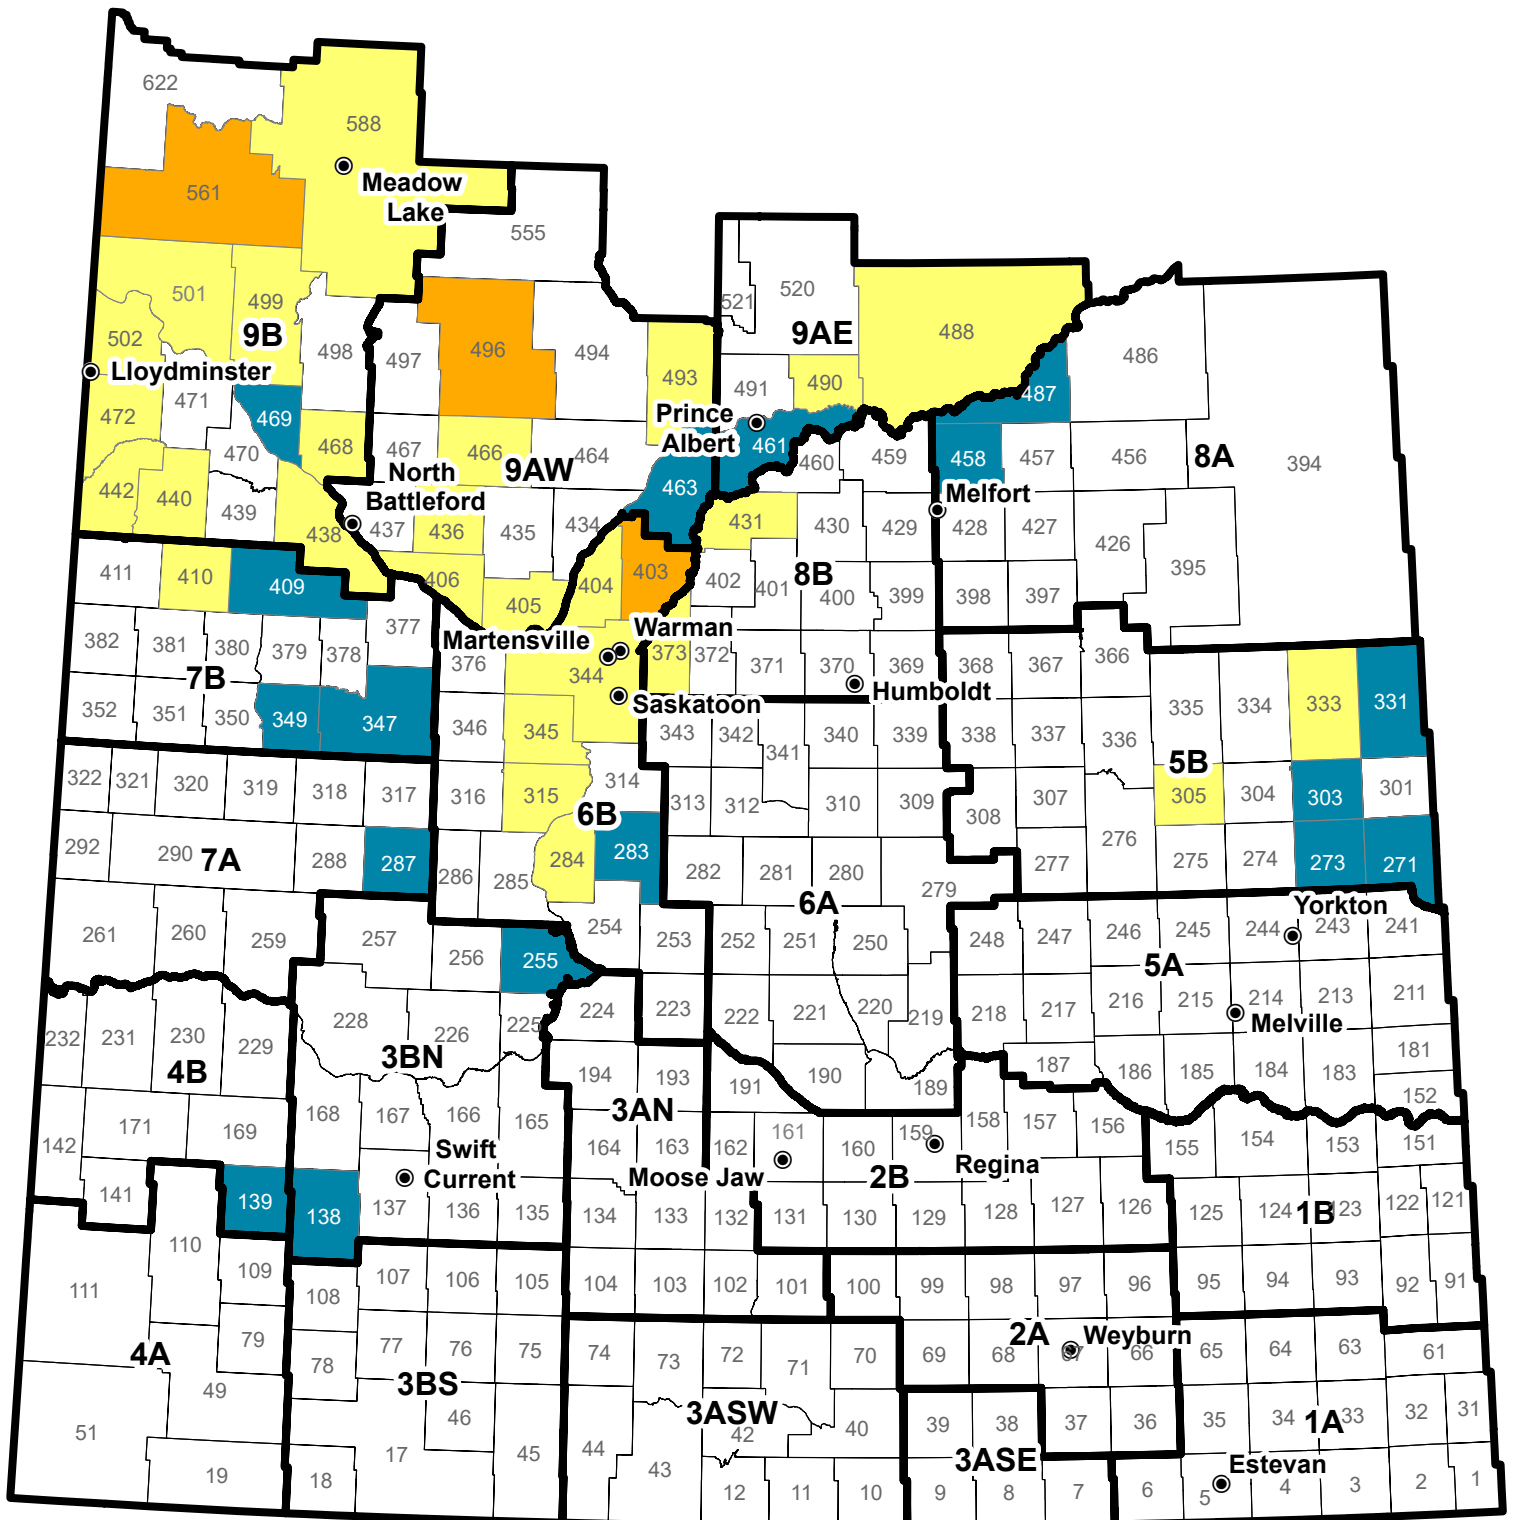

Clubroot Distribution in Saskatchewan (cumulative testing 2008 to 2021)

Data Source:
Clubroot Survey - Crops and Irrigation Branch

Geomatics Services, Ministry of Agriculture □DDDU□202□