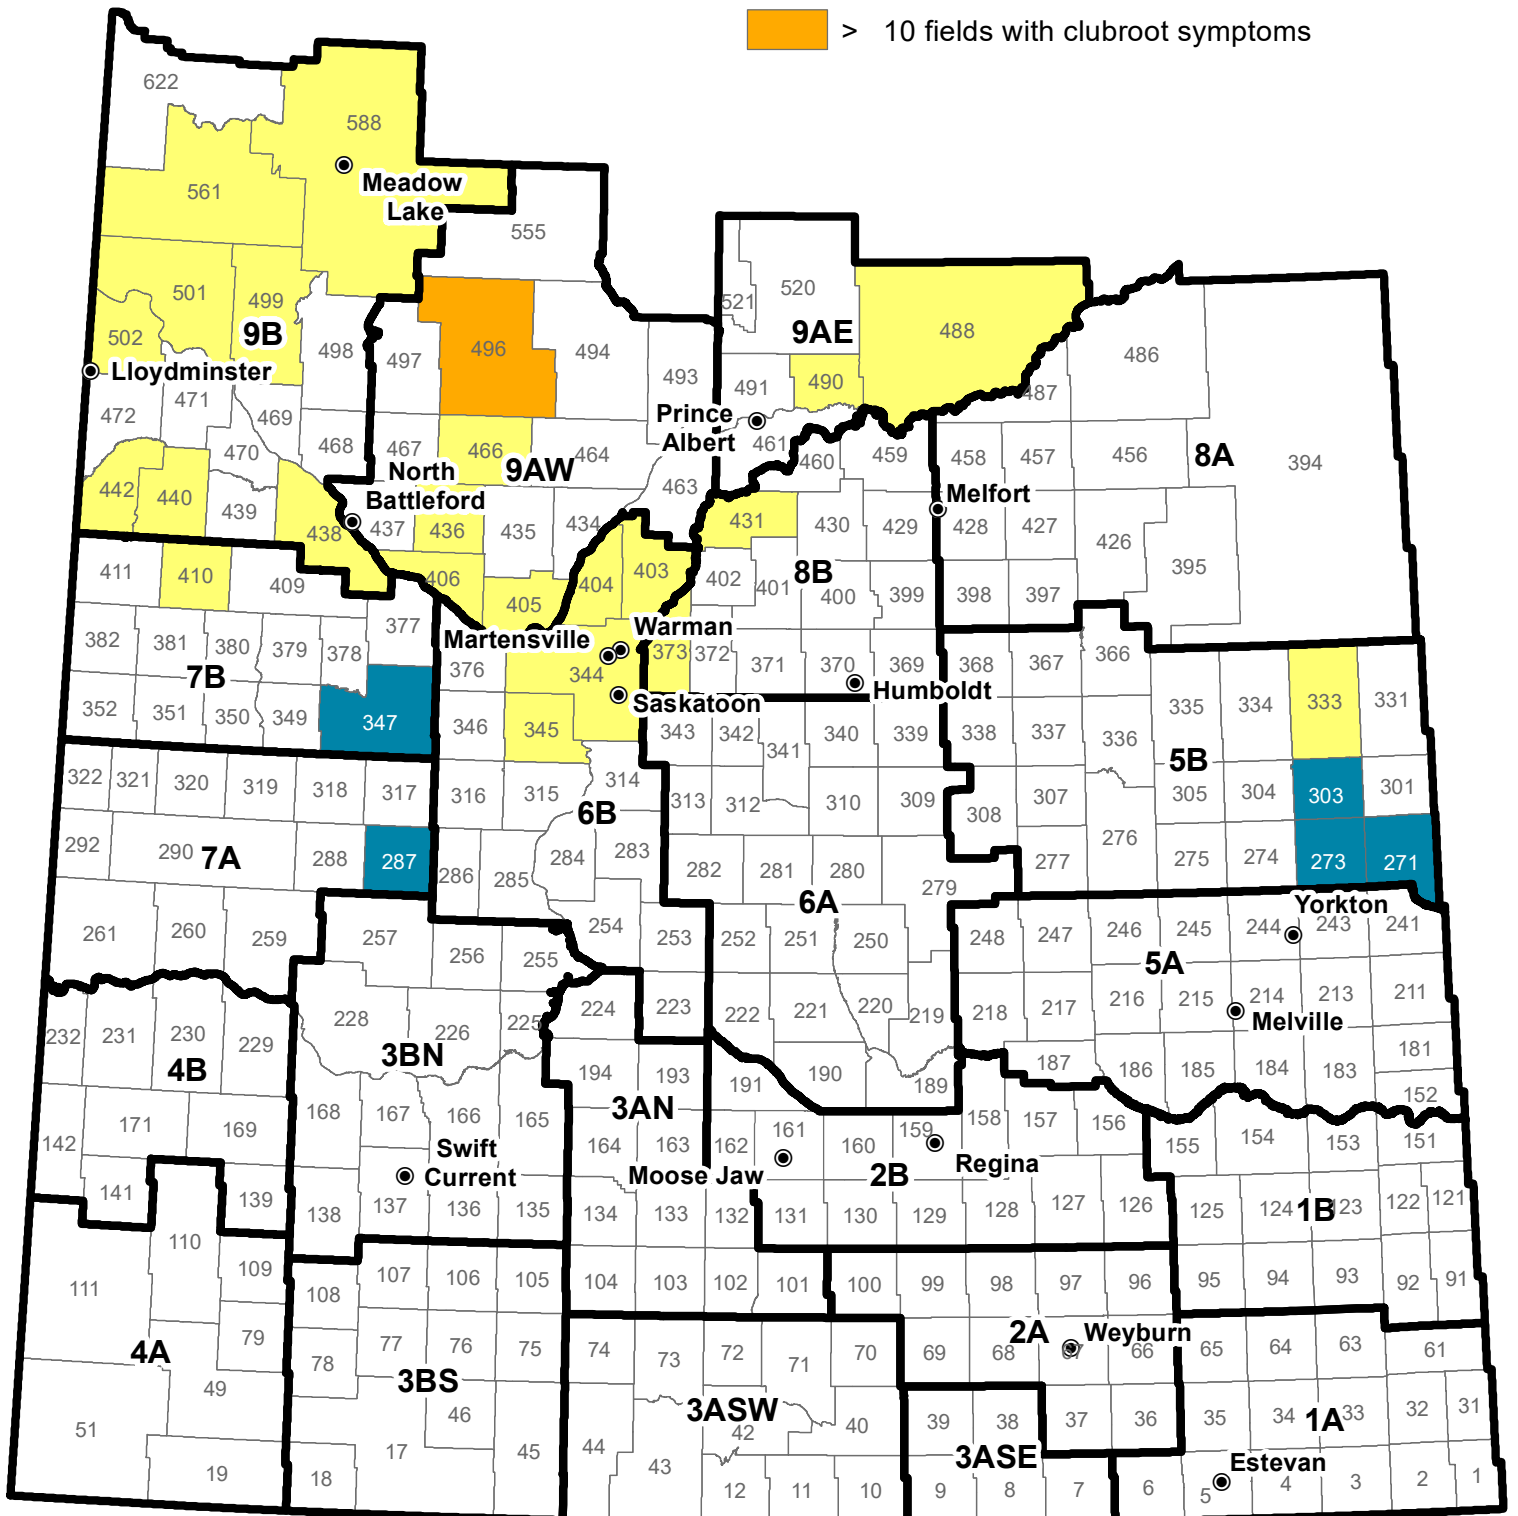

# Clubroot Distribution in Saskatchewan (cumulative testing 2008 to 2019)

Data Source:  
Clubroot Survey - Crops and Irrigation Branch

Geomatics Services, Ministry of Agriculture      March 19, 2020