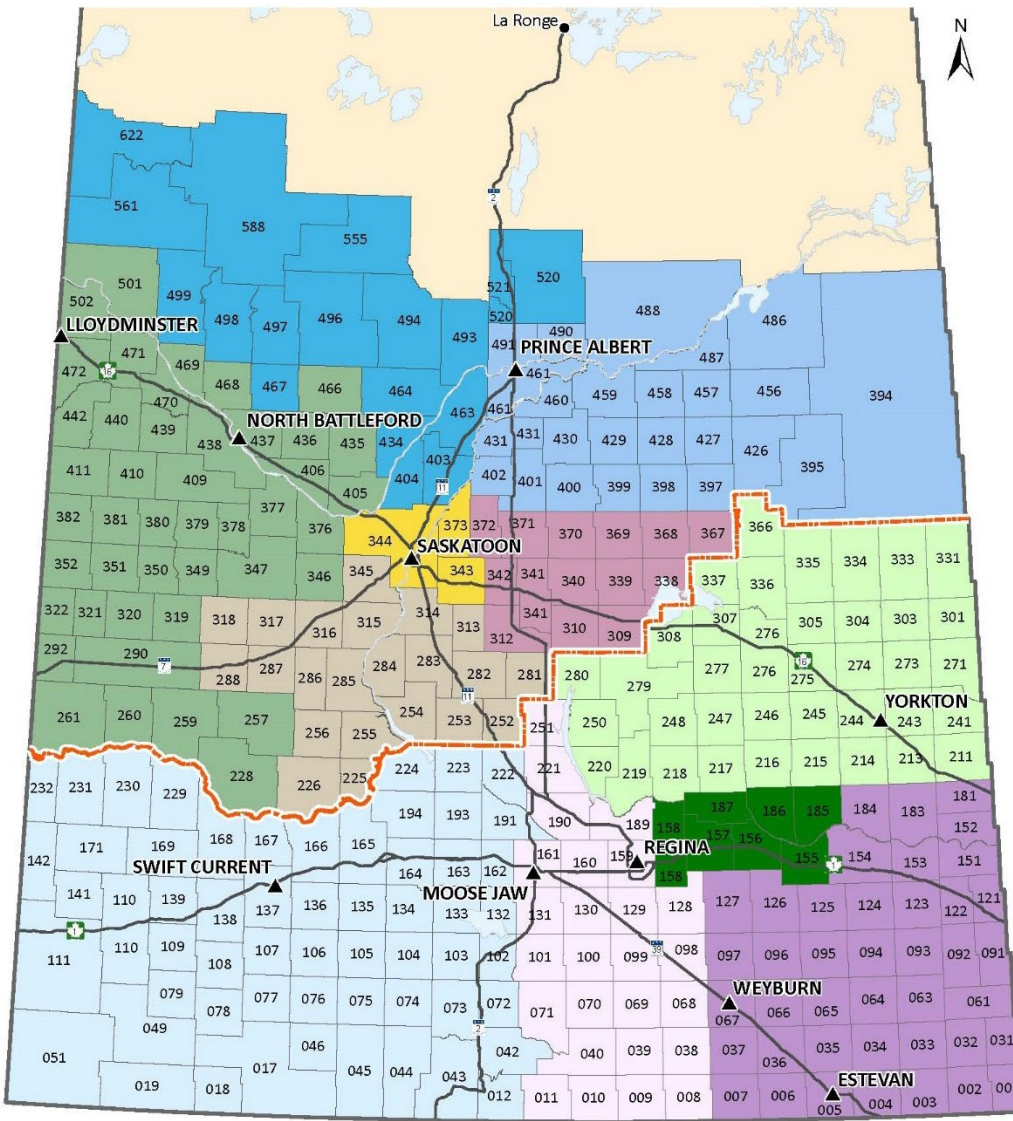

Community Planning Consultants

Areas of Responsibility

Community Planning staff are assigned to support municipalities in specific regions.

Contact your Planning Consultant below or the general office lines for further information.

▲ Planning Authority - - - - South/North Consultant Boundary — Major Highway 0 25 50 100 KM

Northern Region

- Dee Johns
306-425-6642

Saskatoon Region

- Veronica Blair
306-933-8329
- Josh Campbell
306-933-5749
- Katherine Currie
306-933-5380
- Riley Stefanik
306-933-5215
- Damon Widynowski
306-933-5382
- Oliver Butler-Siemens
306-933-5386